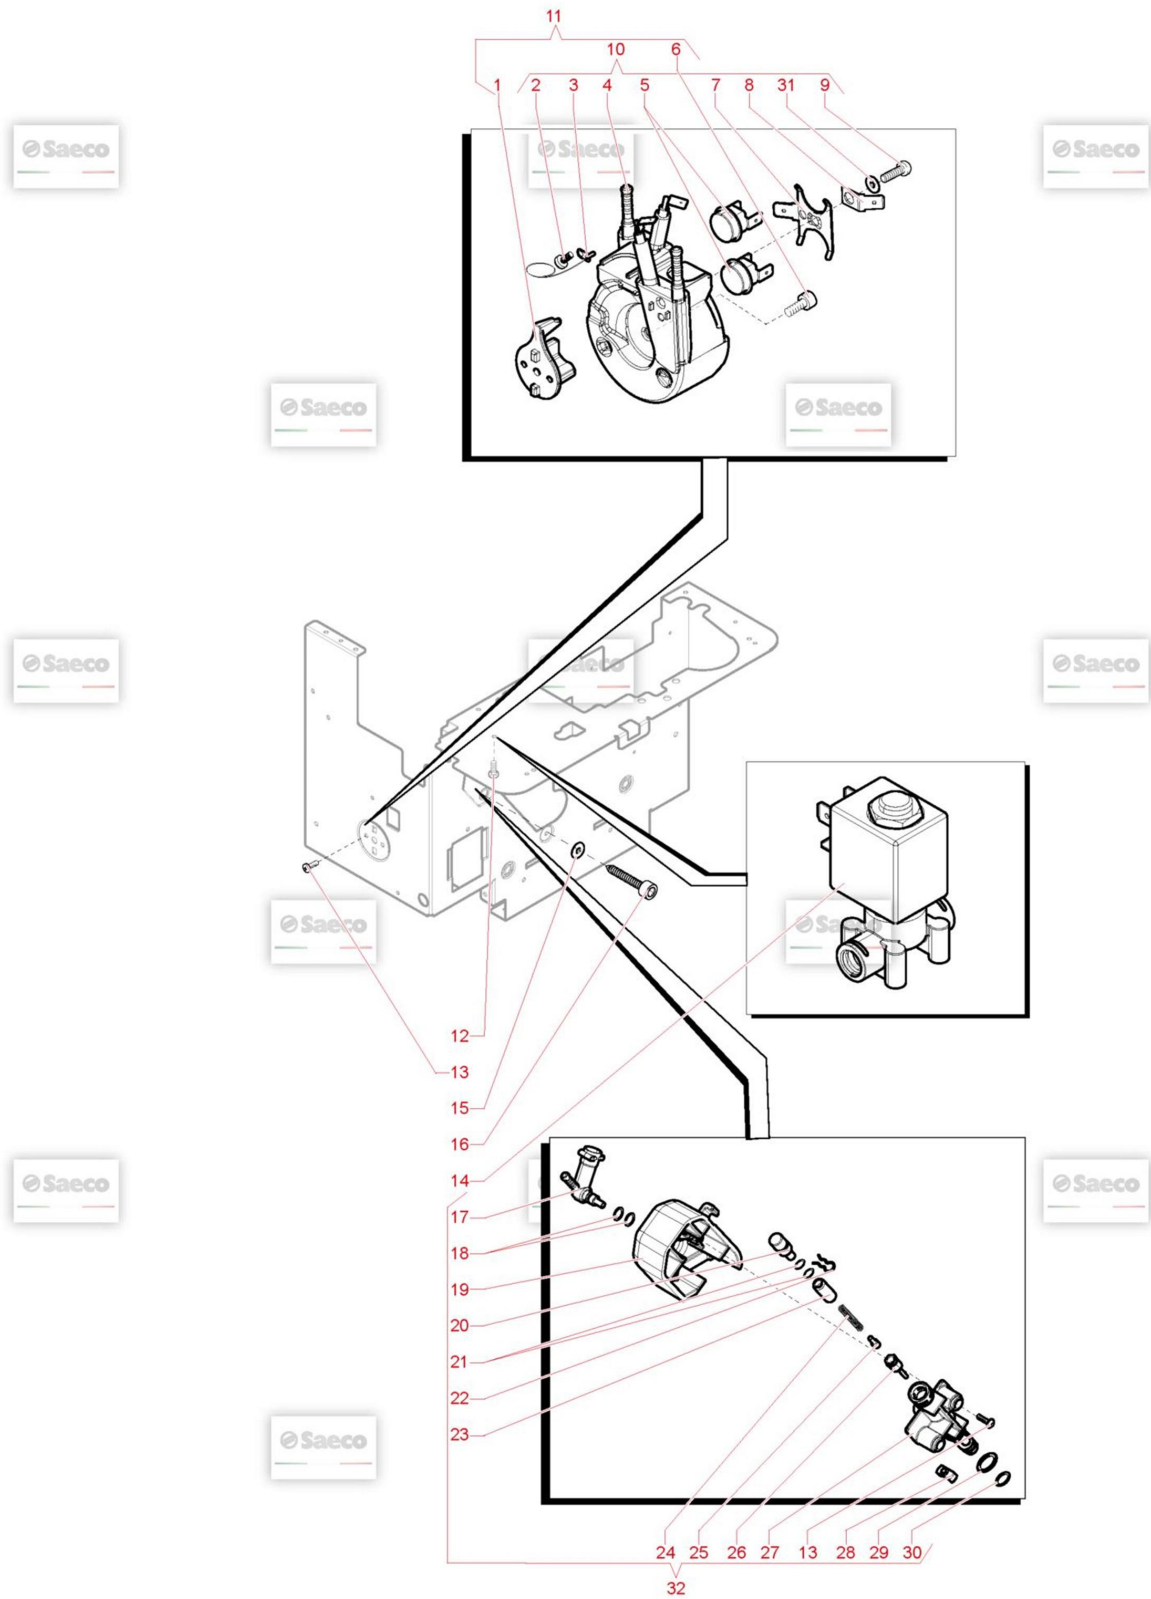

Model Machine

MACSAE364

КАВОВАРКА OCS SAE ROYAL BLACK (9J0040)

	14		263883	COF._PIPE_BOIL_GEN_ASS_RYL/O NE <i>COF._PIPE_BOIL_GEN_ASS_RYL/O NE</i>
	15		263679	COFFEE DISPENSING FRONT COVER <i>COFFEE DISPENSING FRONT COVER</i>
	16		263681	COFFEE DISPENSER BODY <i>COFFEE DISPENSER BODY</i>
	17		263680	COFFEE DISPENSING REAR COVER <i>COFFEE DISPENSING REAR COVER</i>
	18		12000895	SCREW TSP TORX 10 3X10 PLAST.SS <i>SCREW TSP TORX 10 3X10 PLAST.SS</i>
	19		263246	CPR + FW ASS. 230 V BAS.RY18 <i>CPR + FW ASS. 230 V BAS.RY18</i>
	20		17000337	BLACK SEAL FOR COFFEE DISPENSER RYL <i>BLACK SEAL FOR COFFEE DISPENSER RYL</i>
	21		17000616	BLACK COFFEE DISPENSER TUBE RYL <i>BLACK COFFEE DISPENSER TUBE RYL</i>
	22		263688	INLET FITTING <i>INLET FITTING</i>

Model Machine

MACSAE364

KABOBAPKA OCS SAE ROYAL BLACK (9J0040)

MACSAE364.T.0003

TAVOLA NR. 3 - ARTICOLO KABOBAPKA OCS SAE ROYAL BLACK (9J0040)