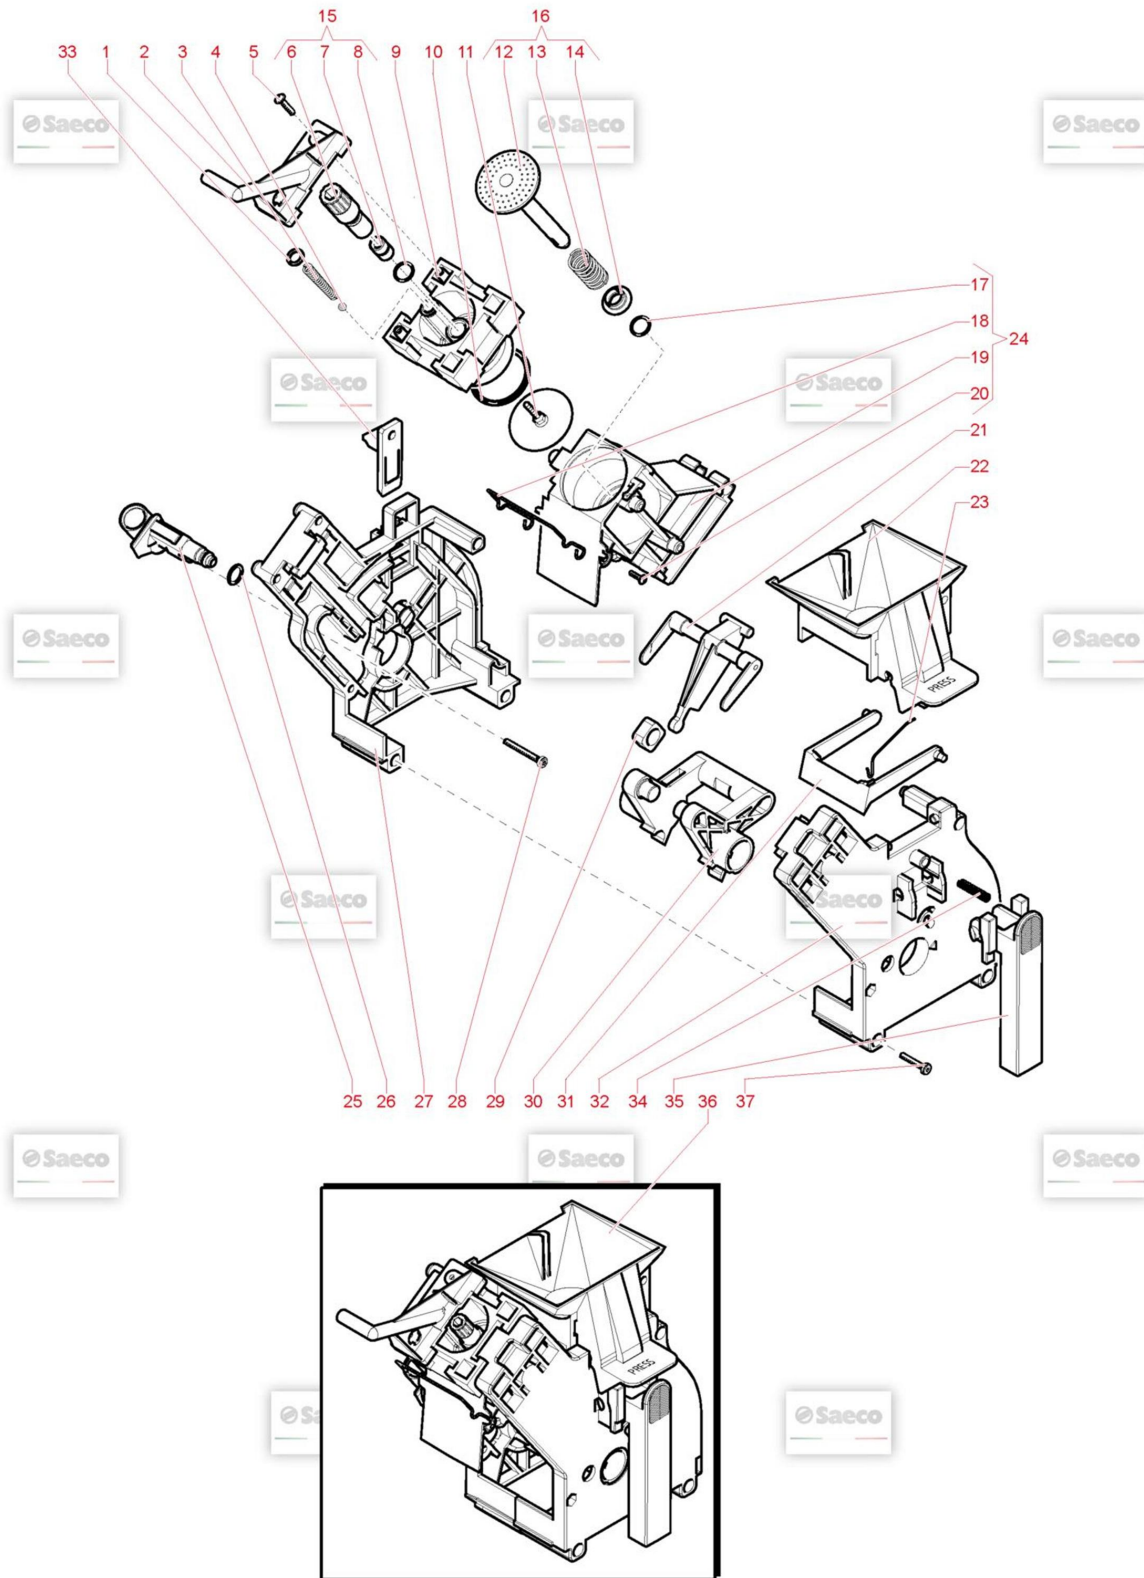

Model Machine

MACSAE364

KABOBAPKA OCS SAE ROYAL BLACK (9J0040)

MACSAE364.T.0008

TAVOLA NR. 8 - ARTICOLO KABOBAPKA OCS SAE ROYAL BLACK (9J0040)

Model Machine

MACSAE364

КАВОВАРКА OCS SAE ROYAL BLACK (9J0040)

Web	Pos.	Foto	Item - Replace by	Description
				<i>Press - CTRL + CLICK go to item in a new window Натисніть - Ctrl + права кнопка миші щоб відкрити запчастину в новому вікні</i>
	1		11021334	BLK COUNTERPISTON SEAL DE=11 DI=8 SP=1,4 BLK COUNTERPISTON SEAL DE=11 DI=8 SP=1,4
	2		11003789	BLACK COFF.OUTLET SLEEVE BREWUNIT ROYAL BLACK COFF.OUTLET SLEEVE BREW UNIT ROYAL,AULIKA MAGIC SAECO
	3		9161.222	SS.CONICAL SPRING MOLLA CONICA
	4		421944034451	BOROSILICATE SPHERE D.5 MM BOROSILICATE SPHERE D.5
	5		12002170	SCREW TCB TORX 10 3X16 PLAST SS VITE TCB 3X16 TORX 10 PLAST.INOX
	6		147472650	PIN BLACK FOR PERCOLATOR PIN BLACK FOR PERCOLATOR
	7		NF11.067	BRASS INSERT FOR PERCOLATOR LOCKING PIN BRASS INSERT FOR PERCOLATOR LOCKING PIN
	8		140324461	OR ORM 0060-20 TERMOIL OR ORM 0060-20 IN TERMOIL
	9		11003796	BLACK BREW UNIT COUNTERPISTONM5000 BLACK BREW UNIT COUNTERPISTON M5000
	10		NM01.044	OR ORM 0320-40 SILICONE PTFE/FDA OR ORM 0320-40 SILICONE PTFE
	11		9160.075	PERCOLATOR DE=35,8 ELFO ASSY. PERCOLATOR DE=35,8 ELFO ASSY.
	12		11003077	BLK BREW UNIT INTEGRAL PISTON8GR.ASSY. BLK BREW UNIT INTEGRAL PISTON 8GR.ASSY.
	13		9161.198	SS.8GR.BREW UNIT PISTON SPRING SS.8GR.BREW UNIT PISTON SPRING