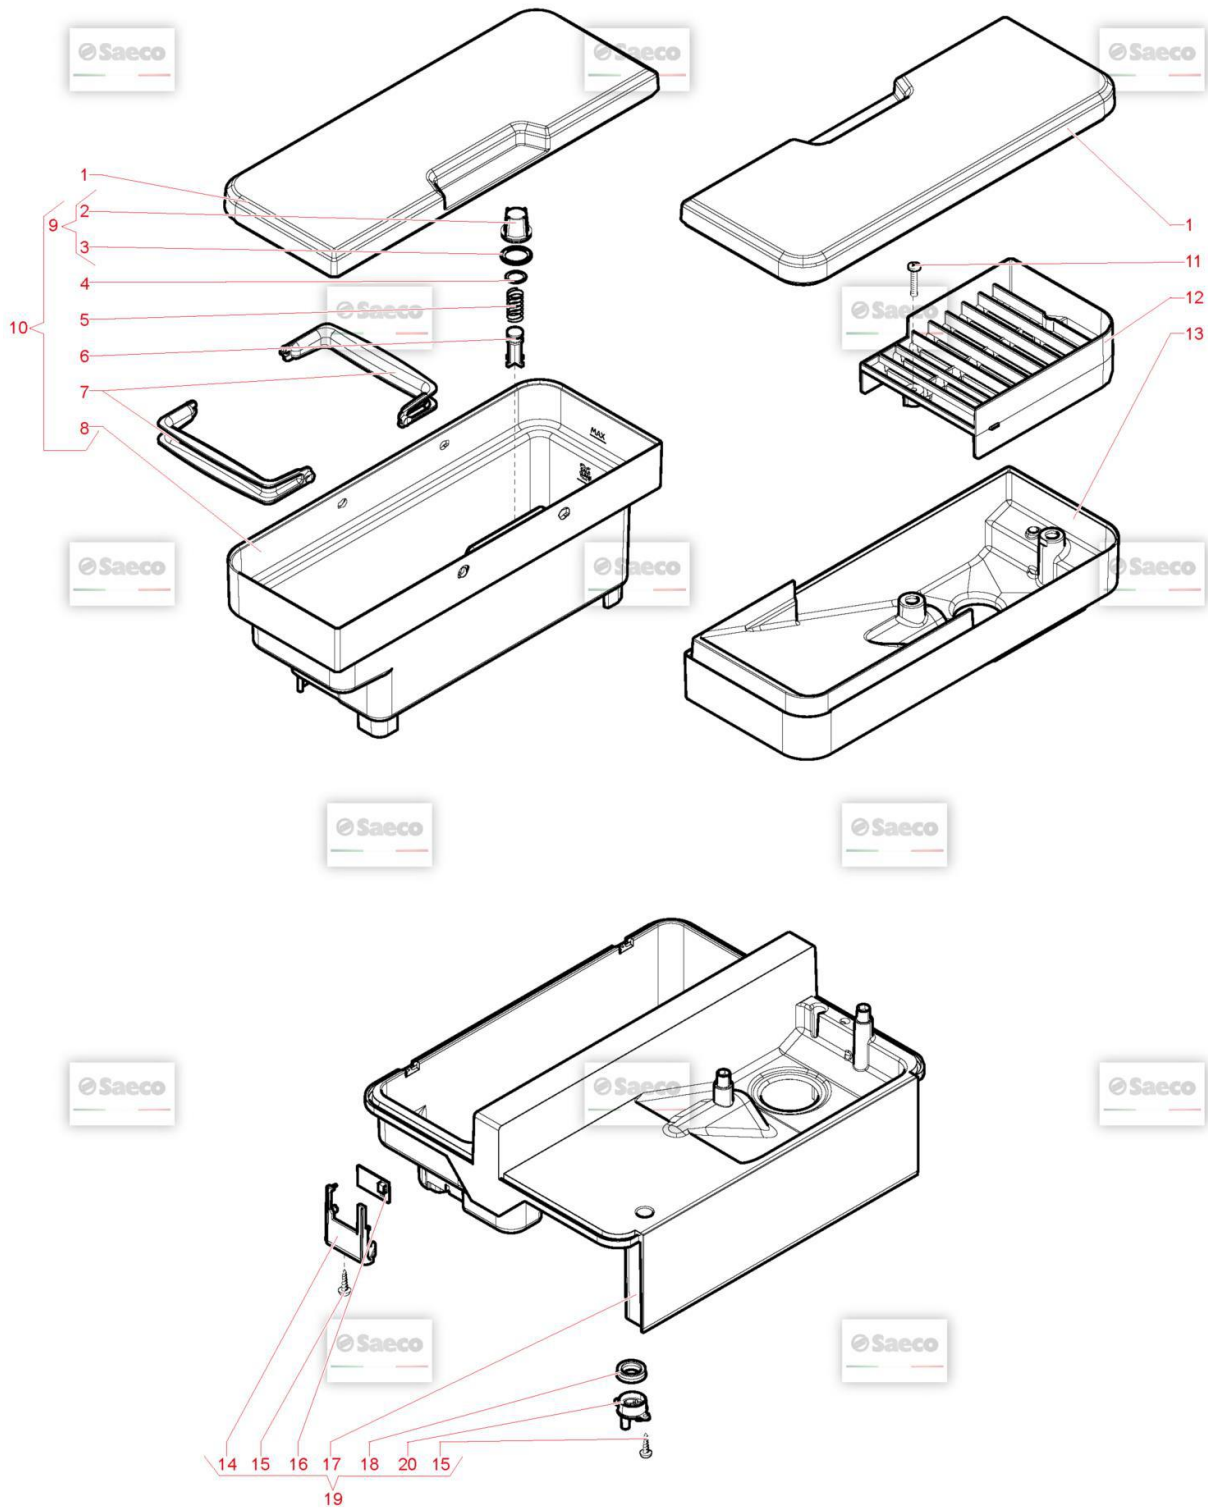

Model Machine

MACSAE364

KABOBAPKA OCS SAE ROYAL BLACK (9J0040)

MACSAE364.T.0005

TAVOLA NR. 5 - ARTICOLO KABOBAPKA OCS SAE ROYAL BLACK (9J0040)