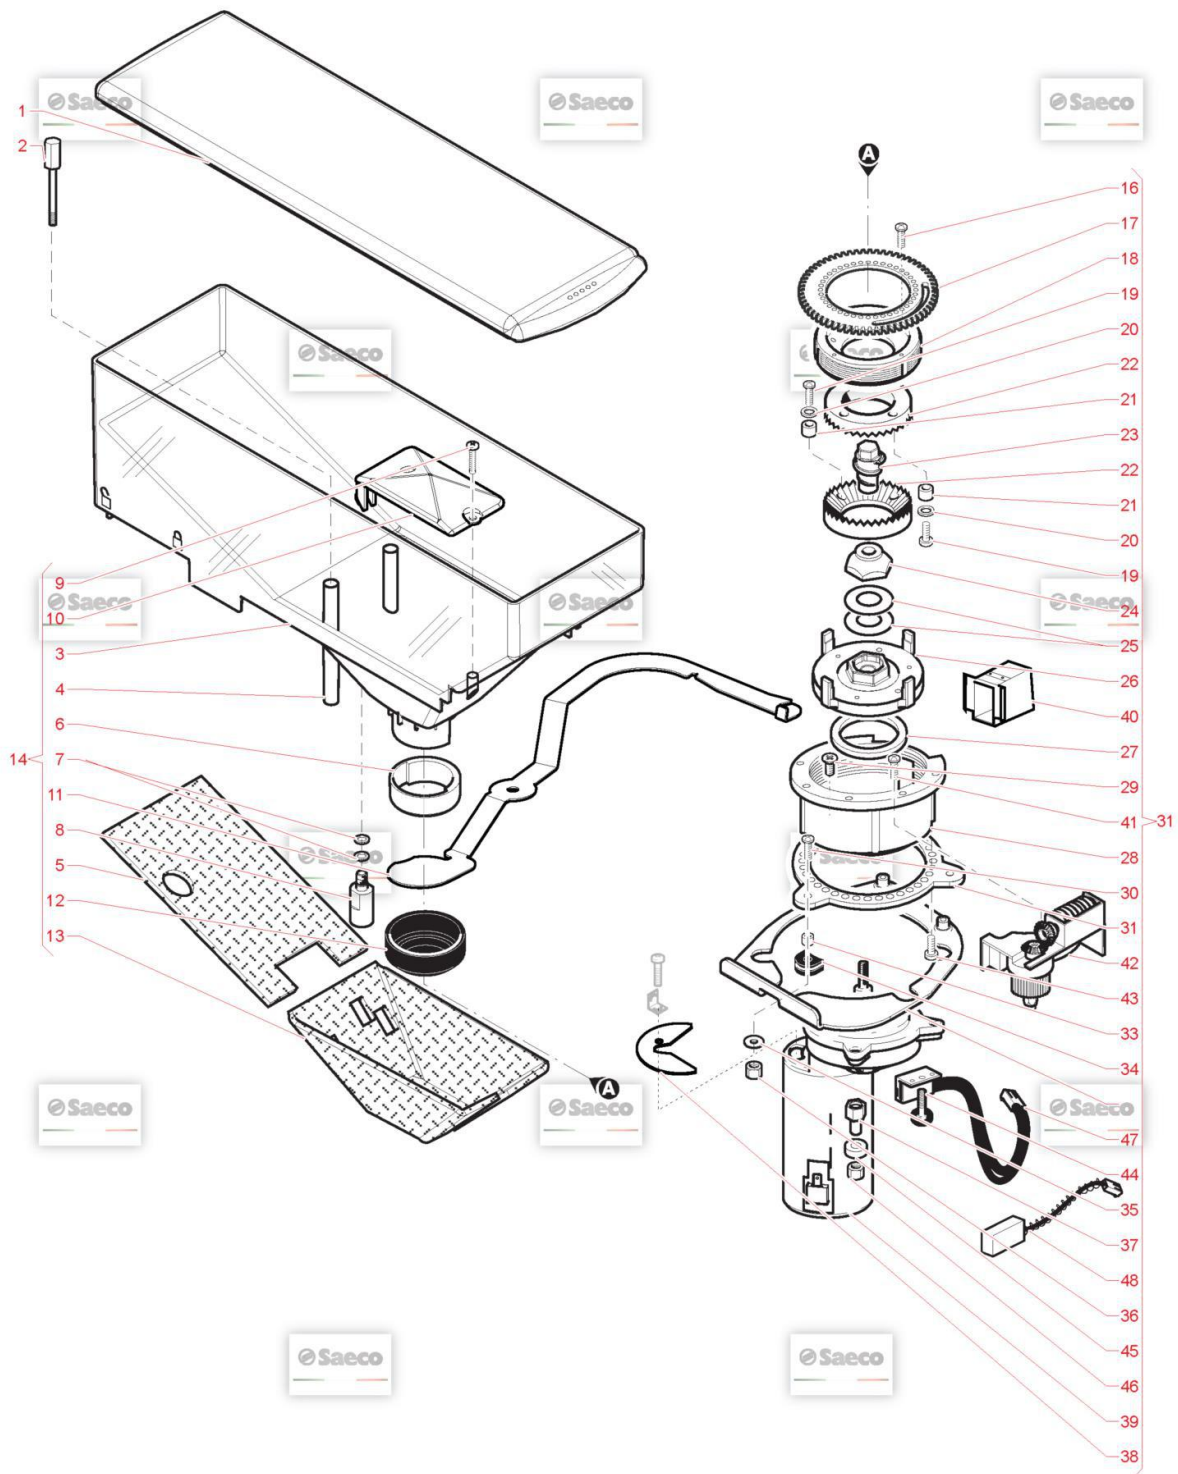

Model Machine

MACSAE313

KABOBAPKA PR IDEA CAPPUCCINO RESTYLE 9G 230/50 BLK (10005051)

MACSAE313.T.0006

TAVOLA NR. 6 - ARTICOLO KABOBAPKA PR IDEA CAPPUCCINO RESTYLE 9G 230/50 BLK (10005051

Model Machine

MACSAE313

КАВОВАРКА PR IDEA CAPPUCCINO RESTYLE 9G 230/50 BLK (10005051)

Web Pos. Foto Item - Replace by Description

Press - CTRL + CLICK go to item in a new window

Натисніть - Ctrl + права кнопка миші щоб відкрити запчастину в новому вікні

	1		11034722	PANTHER COVER COFFEE <i>COPERCHIO CAFFE' PANTHERA</i>
	2		1034.059	FIXING PIN COFFEE CONT. <i>PERNO FISSAGGIO CONTENITORE</i>
	3		15001180	LABEL 2 SOLUBLES COFFEE CONTAINER <i>LABEL 2 SOLUBLES COFFEE CONTAINER</i>
	4		1034.150.230	COFFEE CONT. <i>COFFEE CONT.</i>
	5		1047.003	PANEL <i>PANEL</i>
	6		1034.069.150	BUSH GUILLOTINE <i>BUSH GUILLOTINE</i>
	7		NV99.097	SHIMMING WASHER 6X12X0,5 <i>SHIMMING WASHER 6X12X0,5</i>
	8		1034.053	ASS.SCREW FIXING GUILLOTINE <i>ASS.SCREW FIXING GUILLOTINE</i>
	9		U043.008	SCREW TCBC M5,0X10 UNI 7687 GALV. <i>SCREW TCBC M5,0X10 UNI 7687 GALV.</i>
	10		11030159	PROTECTION COFFEE <i>PROTECTION COFFEE</i>
	11		11008176	GUILLOTINE LEFT 2 COFFEE GRIND <i>GHIGLIOTTINA SX 2 MACINACAFFE'</i>
	12		9181.362	COFFEE CONTAINER SEAL <i>COFFEE CONTAINER SEAL</i>
	13		1047.004	PANEL <i>PANEL</i>