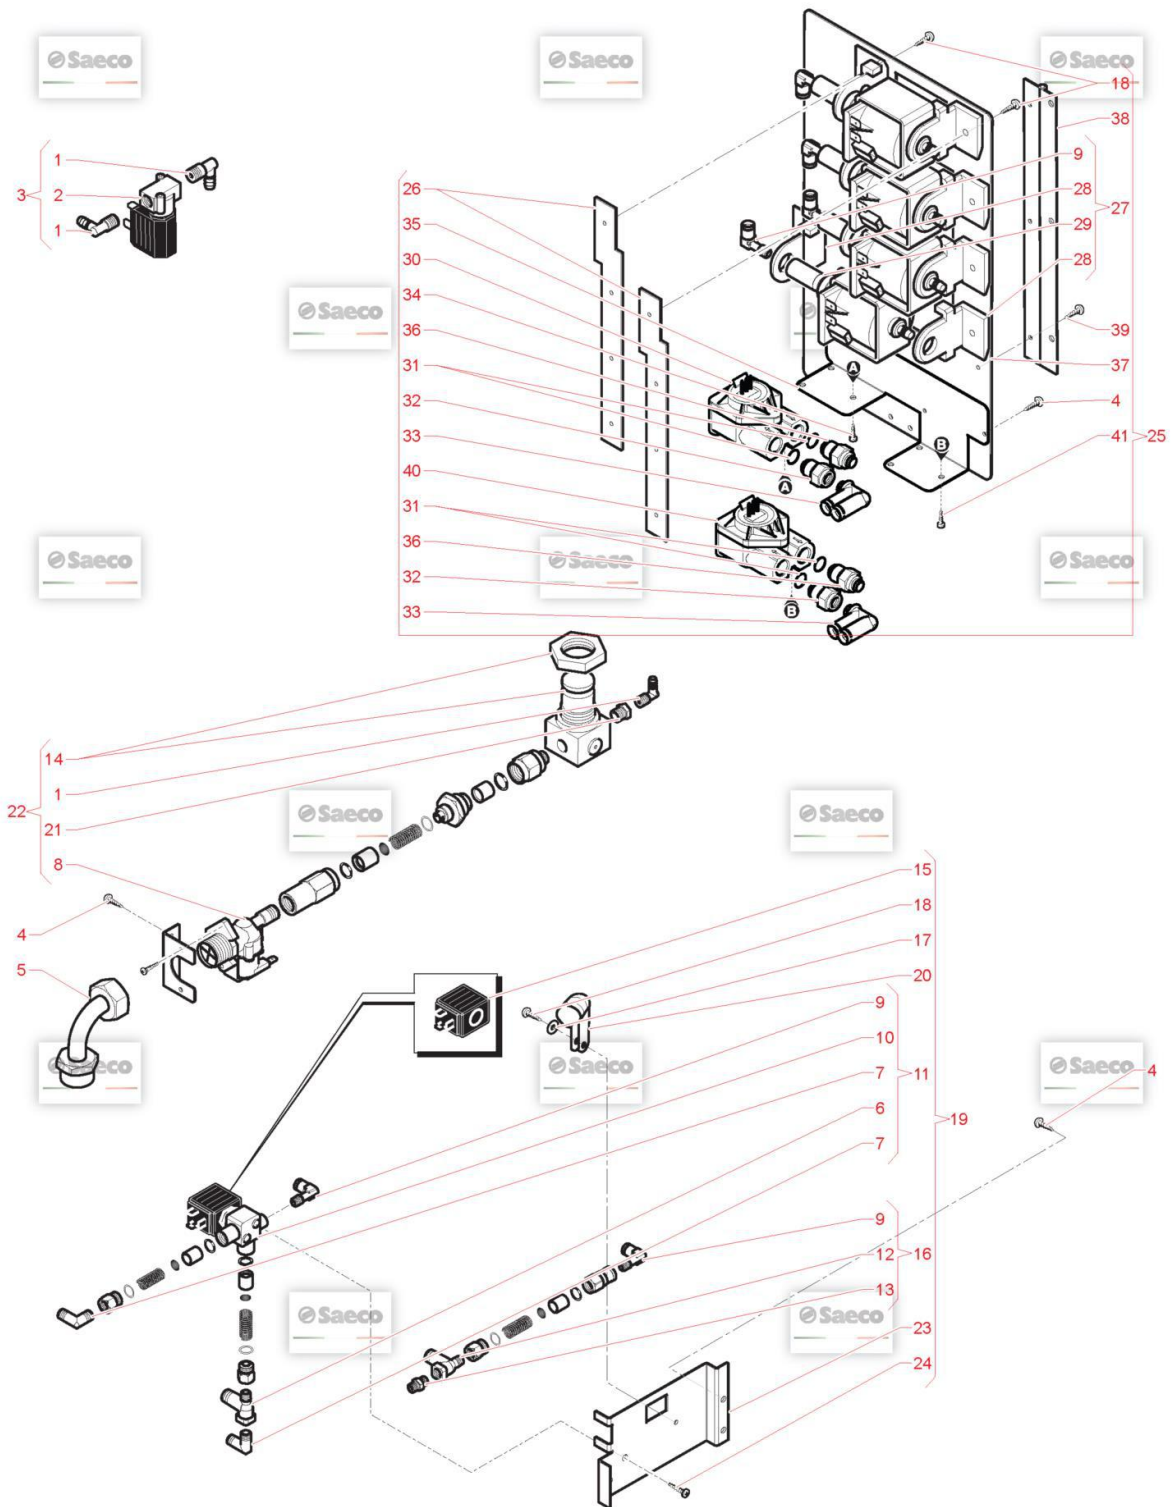

Model Machine

MACSAE313

KABOBAPKA PR IDEA CAPPUCCINO RESTYLE 9G 230/50 BLK (10005051)

MACSAE313.T.0010

TAVOLA NR. 10 - ARTICOLO KABOBAPKA PR IDEA CAPPUCCINO RESTYLE 9G 230/50 BLK (10005051)

Model Machine

MACSAE313

КАВОВАРКА PR IDEA CAPPUCCINO RESTYLE 9G 230/50 BLK (10005051)

Web	Pos.	Foto	Item - Replace by	Description
				<i>Press - CTRL + CLICK go to item in a new window Натисніть - Ctrl + права кнопка миші щоб відкрити запчастину в новому вікні</i>
	1		9181.401	ANGULAR TOOTHED M 1/8 TUBO 6 TEA ANGULAR TOOTHED M 1/8 TUBO 6 TEA
	2		11032924	EV.2VIE-24VDC-7W-F/F1/8"-D.1,2-18BAR-TEA EV.2VIE-24VDC-7W-F/F1/8"-D.1,2-18BAR-TEA
	3		11035078	SOLENOID COLD WATER ASSEMBLY SOLENOID COLD WATER ASSEMBLY
	4		U110.004	SCREW AUT.TCB 3,5X6,5 DIN 7981F VITE AUT.TCB 3,5X6,5 DIN 7981 F NIK
	5		9181.396	INTAKE CONNECTOR 90° MF 3/4-3/4 INTAKE CONNECTOR 90° MF 3/4-3/4
	6		9181.308	EXPANSION VALVE ASS.6-8 TEA EXPANSION VALVE ASS.6-8 TEA
	7		11032112	COUPLING TO L M-CIL M-CON 1/8TEA COUPLING TO L M-CIL M-CON 1/8 TEA
	8		9121.058.00W	SOLENOID VALVE RPE 3/4-1/4 24VAC SOLENOID VALVE RPE 3/4-1/4 24V AC
	9		9181.348	TEA/BRASS CONNECTOR 1/8" CONICAL AT 90° TEA/BRASS CONNECTOR 1/8 CONICAL AT 90°
	10		11011451	SOLENOID VALVE 2-WAY 24V 50/60HZ TEA SOLENOID VALVE 2-WAY 24V 50/60 HZ TEA
	11		1034.A05.00P	SOLENOID VALVE ASS.CAPPUCCINATORE ASS.ELETTROVALVOLA CARICO
	12		9181.307	EXPANSION VALVE ASS. 16-18 ULTEA EXPANSION VALVE ASS. 16-18 UL TEA
	13		11011419	DOUBLE CONNECTOR 1/8-1/8 TEA DOUBLE CONNECTOR 1/8-1/8 TEA