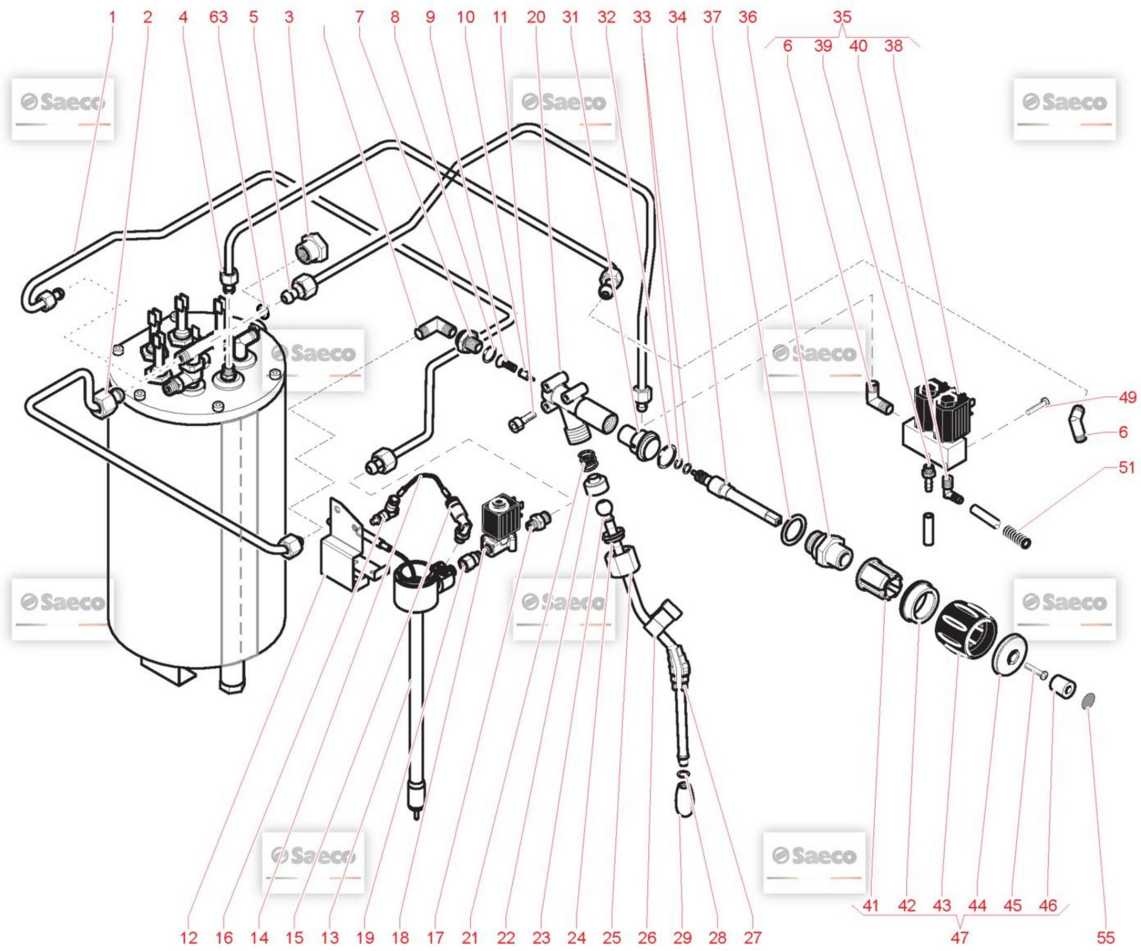

Model Machine

MACSAE313

KABOBAPKA PR IDEA CAPPUCCINO RESTYLE 9G 230/50 BLK (10005051)

MACSAE313.T.0008

TAVOLA NR. 8 - ARTICOLO KABOBAPKA PR IDEA CAPPUCCINO RESTYLE 9G 230/50 BLK (10005051