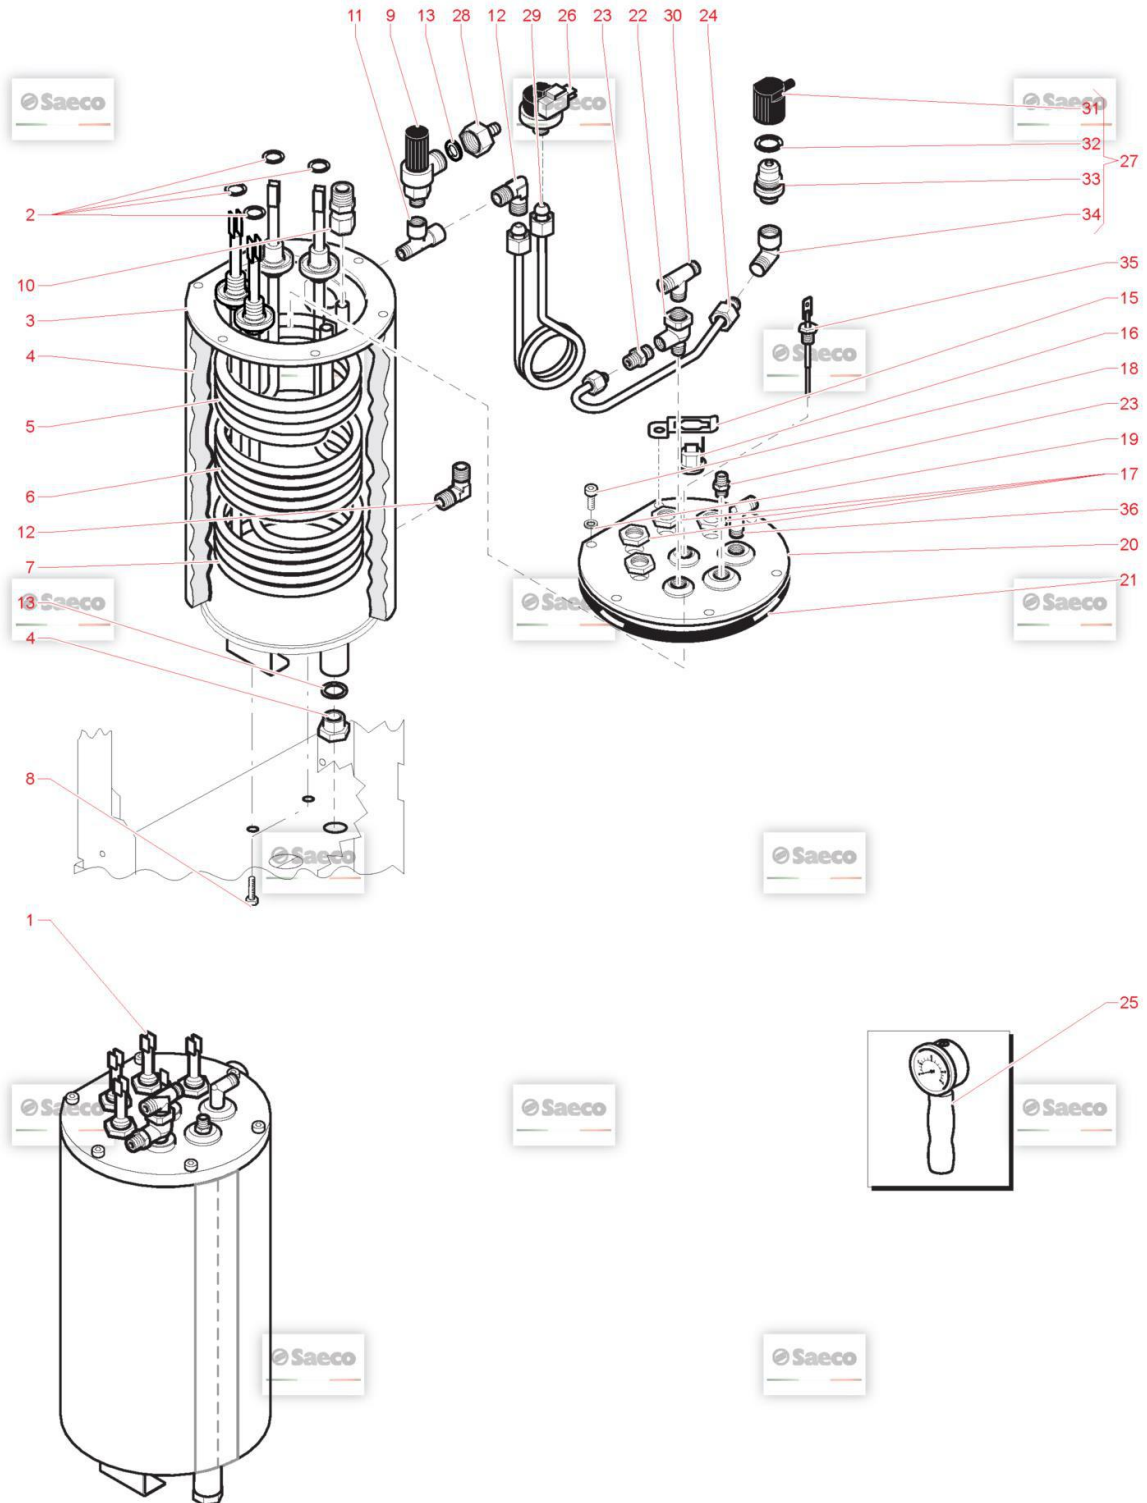

Model Machine

MACSAE313

KABOBAPKA PR IDEA CAPPUCCINO RESTYLE 9G 230/50 BLK (10005051)

MACSAE313.T.0009

TAVOLA NR. 9 - ARTICOLO KABOBAPKA PR IDEA CAPPUCCINO RESTYLE 9G 230/50 BLK (10005051

Model Machine

MACSAE313

КАВОВАРКА PR IDEA CAPPUCCINO RESTYLE 9G 230/50 BLK (10005051)

Web	Pos.	Foto	Item - Replace by	Description
				<i>Press - CTRL + CLICK go to item in a new window Натисніть - Ctrl + права кнопка миші щоб відкрити запчастину в новому вікні</i>
	1		9040.024.00A	BOILER ASS. CAPPUCCINATORE 230V BOILER ASS. CAPPUCCINATORE 230V
	1		9040.024.00Z	BOILER ASS. CAPPUCCINATORE 208V UL BOILER ASS. CAPPUCCINATORE 208V UL
	2		NM04.016	OR 4055 FKM 80 FD PEROXIDICA OR 4055 FKM 80 FD PEROXIDICA
	3		9041.215	BOILER TUBE ASSY. BOILER TUBE ASSY.
	4		1034.130	WATER BOILER INSULATOR WATER BOILER INSULATOR
	5		9041.222	PIPE COIL PIPE COIL
	6		9041.213.00A	UPPER HEAT ELEMENT 1500W 230V UPPER HEAT ELEMENT 1500W 230V
	6		9041.213.00Z	UPPER HEAT ELEMENT 1500W 208V UPPER HEAT ELEMENT 1500W 208V
	7		9041.214.00A	LOWER HEAT ELEMENT 1500W 230V LOWER HEAT ELEMENT 1500W 230V
	7		9041.214.00Z	LOWER HEAT ELEMENT 1500W 230V LOWER HEAT ELEMENT 1500W 230V
	8		U005.003	SCREW TE M6,0X12 UNI 5739 GALV. SCREW TE M6,0X12 UNI 5739 GALV.
	9		12001880	SAFETY VALVE D7/CS 3BAR 1/4"-1/2" SAFETY VALVE D7/CS 3BAR 1/4"-1/2"
	10		12000169	STRAIGHT CONN.D.8X1/4 BRASS NICKELED TEA STRAIGHT CONN.D.8X1/4 BRASS NICKELED TEA