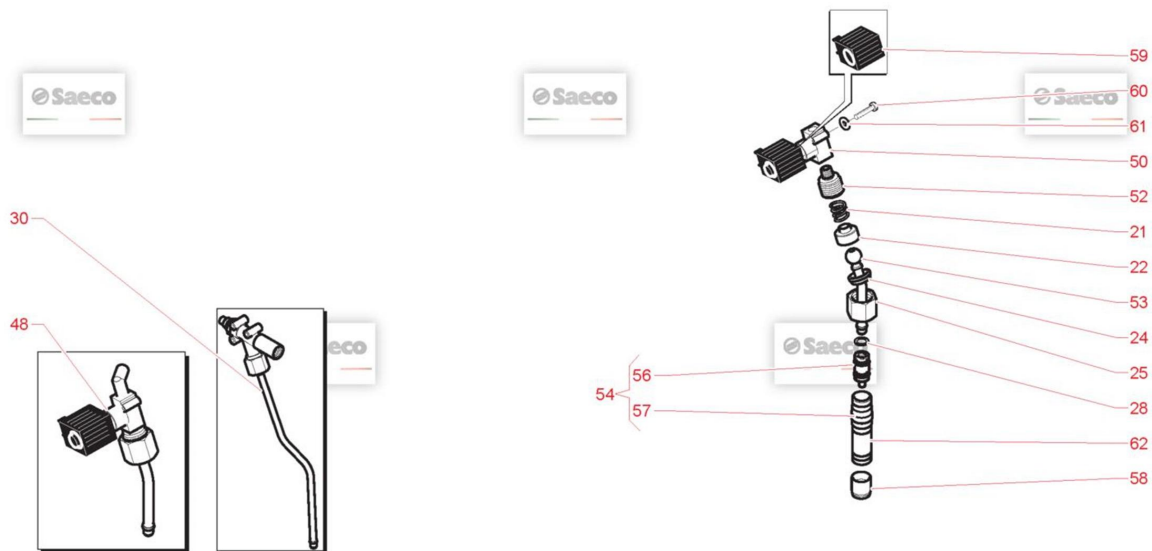

Model Machine

MACSAE313

KABOBAPKA PR IDEA CAPPUCCINO RESTYLE 9G 230/50 BLK (10005051)

MACSAE313.T.0008

TAVOLA NR. 8 - ARTICOLO KABOBAPKA PR IDEA CAPPUCCINO RESTYLE 9G 230/50 BLK (10005051