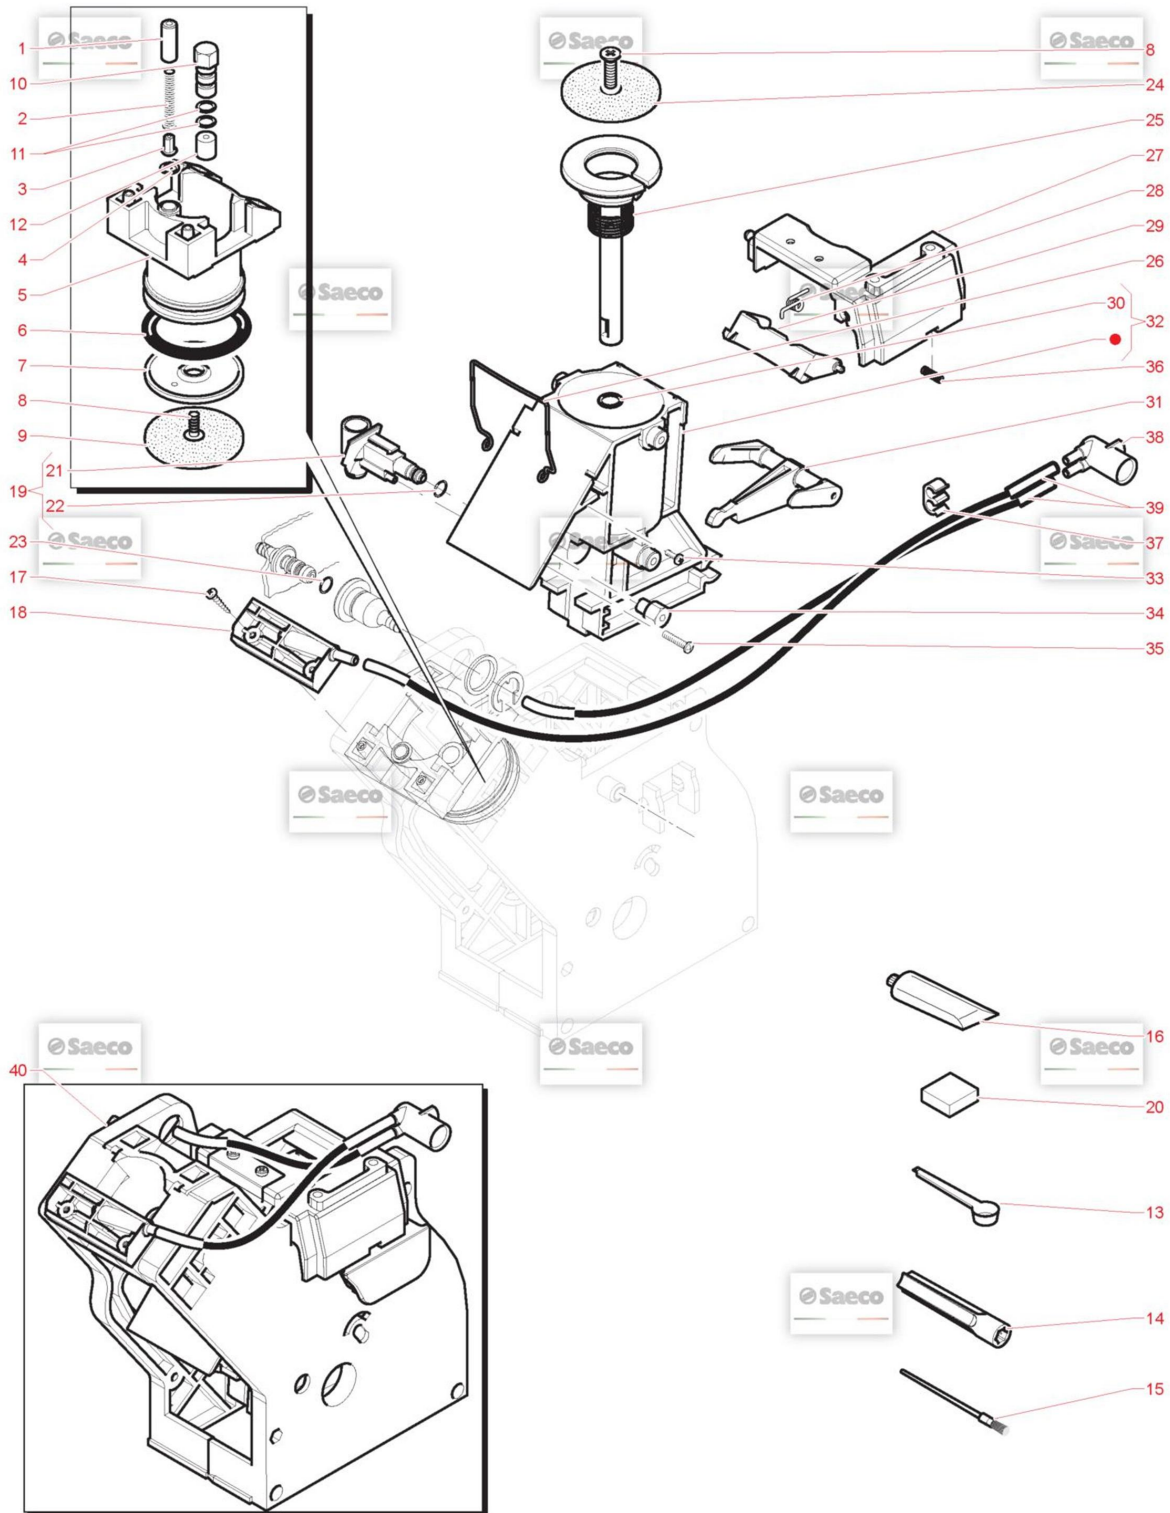

Model Machine

MACSAE313

KABOBAPKA PR IDEA CAPPUCCINO RESTYLE 9G 230/50 BLK (10005051)

	29		NM01.060	OR ORM 0120-30 SILICONE FDA OR ORM 0120-30 SILICONE FDA
	30		9161.234.150	GREY CONN. ROD FOR UNIT 9GR. GREY CONN. ROD FOR UNIT 9GR
	31		11009907	CONTAINER ASS.BLACK 9GR CONTAINER ASS.BLACK 9GR
	32		129912521	SCREW TCBR TORX 10 3,5X14 PLAST.SS SCREW TCBR TORX 10 3,5X14 PLAST.SS
	33		12000550	CAMOPI3 TCB TORX 10 3X25 PLAST.SS SCREW TCB TORX 10 3X25 PLAST.SS
	34		9161.277	SPRING FOR HANDGRIP UNIT 9GR SPRING FOR HANDGRIP UNIT 9GR
	35		12001616	LOCK TUBE FASTPOINT(4703AA01) LOCK TUBE FASTPOINT(4703AA01)
	36		1037.043.050	CONNECTOR COFFEE BLACK CONNECTOR COFFEE BLACK
	37		11025879	BLACK SILICONE TUBE 3,5X6 L=290 MM BLACK SILICONE TUBE 3,5X6 L=290 MM
	38		11010042	BREW UNIT 9/15G PROFESSIONAL BREW UNIT 9/15G PROFESSIONAL

Model Machine

MACSAE313

KABOBAPKA PR IDEA CAPPUCCINO RESTYLE 9G 230/50 BLK (10005051)

MACSAE313.T.0004

TAVOLA NR. 4 - ARTICOLO KABOBAPKA PR IDEA CAPPUCCINO RESTYLE 9G 230/50 BLK (10005051