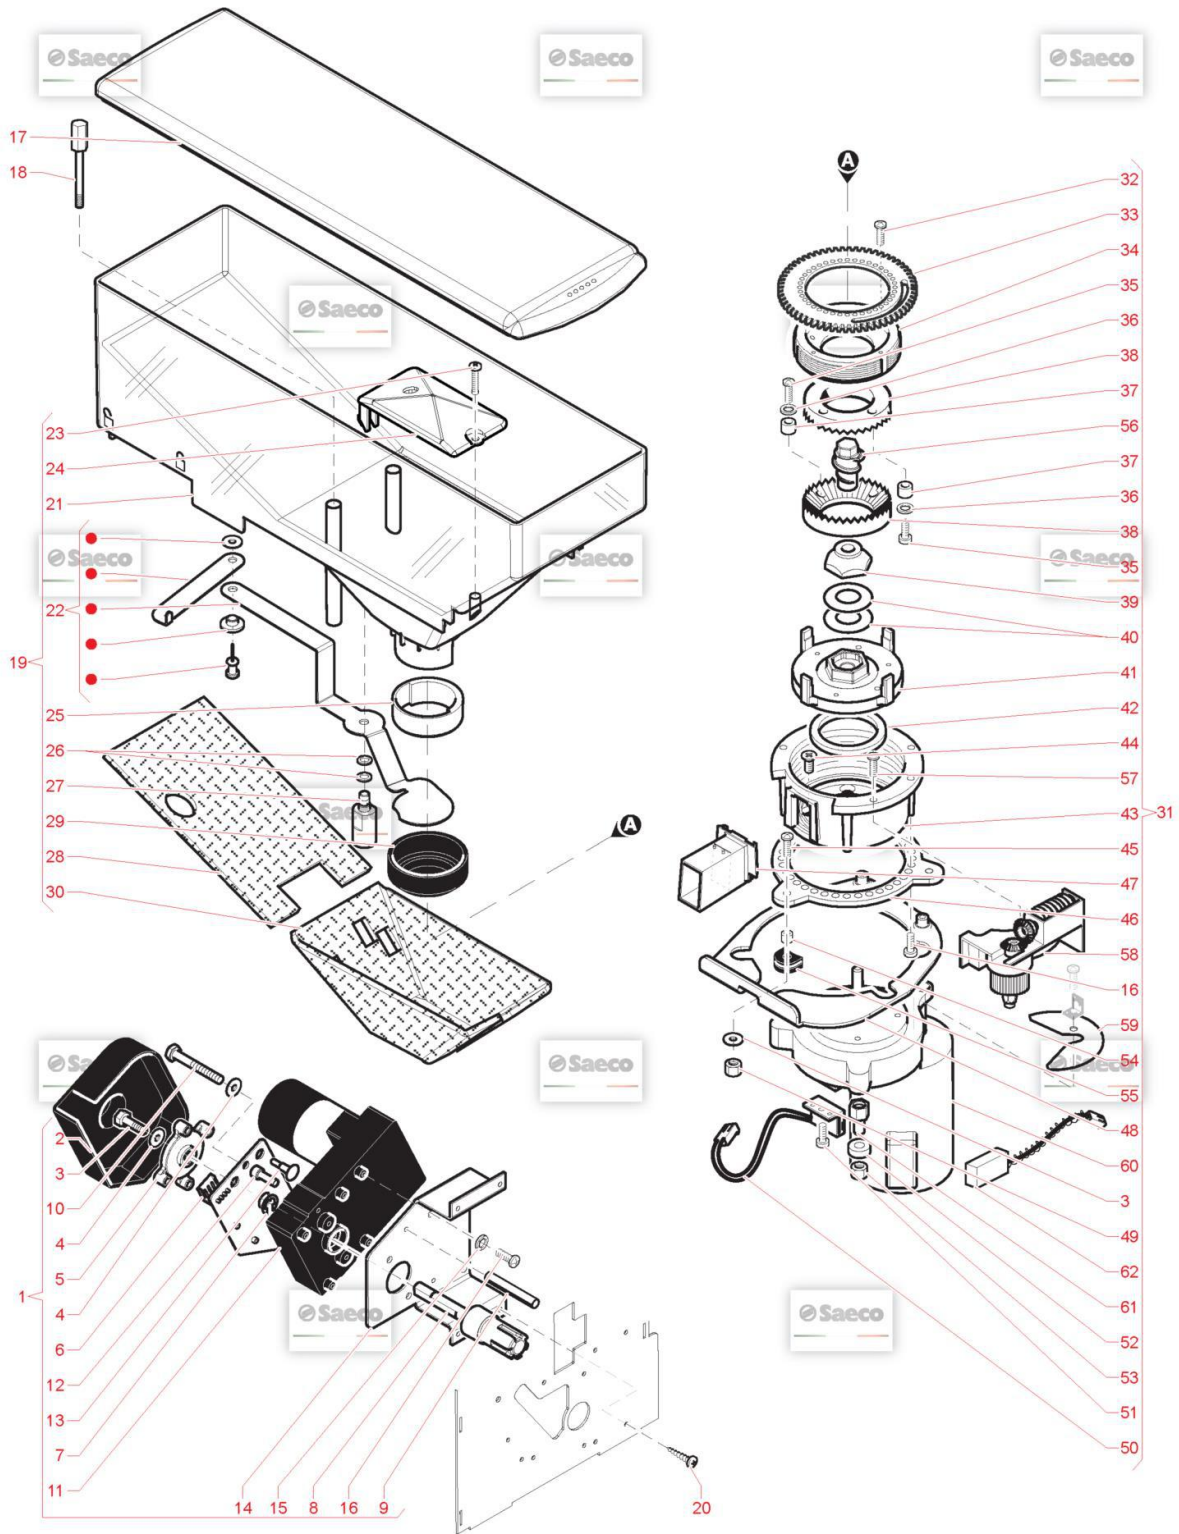

Model Machine

MACSAE313

KABOBAPKA PR IDEA CAPPUCCINO RESTYLE 9G 230/50 BLK (10005051)

MACSAE313.T.0005

TAVOLA NR. 5 - ARTICOLO KABOBAPKA PR IDEA CAPPUCCINO RESTYLE 9G 230/50 BLK (10005051

Model Machine

MACSAE313

КАВОВАРКА PR IDEA CAPPUCCINO RESTYLE 9G 230/50 BLK (10005051)

Web Pos. Foto Item - Replace by Description

Press - CTRL + CLICK go to item in a new window

Натисніть - Ctrl + права кнопка миші щоб відкрити запчастину в новому вікні

	1		11002139	RATIOMOTOR ASSEMBLY 24VDC RATIOMOTOR ASSEMBLY 24VDC
	2		11002211	CARD PROTECTION RATIOMOTOR CARD PROTECTION RATIOMOTOR
	3		U005.010	SCREW TE M4,0X14 UNI 5739 GALV. SCREW TE M4,0X14 UNI 5739 GALV.
	4		U207.002	PLAIN WASHER 4,3X9 UNI 6592 GAL ROSETTA PIANA 4,3X9 UNI 6592 ZNP
	5		11013782	RATIOMOTOR CAMS ASSEMBLY RATIOMOTOR CAMS ASSEMBLY
	6		11002134	CARD 2 SENSOR RATIOMOTOR CARD 2 SENSOR RATIOMOTOR
	7		120340804	EL. SHAFT RETAIN.RING D=8 UNI7435 EL. SHAFT RETAIN.RING D=8 UNI 7435
	8		11002133	JOINT WITH SHAFT FOR RATIOMOTOR JOINT WITH SHAFT FOR RATIOMOTOR
	9		U407.001	ELASTIC PIN 3,0X20 UNI 6874 ELASTIC PIN 3,0X20 UNI 6874
	10		U005.012	SCREW TE M4,0X30 UNI 5739 GALV. SCREW TE M4,0X30 UNI 5739 GALV.
	11		12000232	LIP RATIOMOTOR ST.112B 24VDC 11RPM LIP RATIOMOTOR ST.112B 24VDC 11RPM
	12		11002964	SPACE FOR CENTRAL CARD 2 SENSORY SPACE FOR CENTRAL CARD 2 SENSORY
	13		NL04.014	SPACER CARD H=9,5 SPACER CARD H=9,5