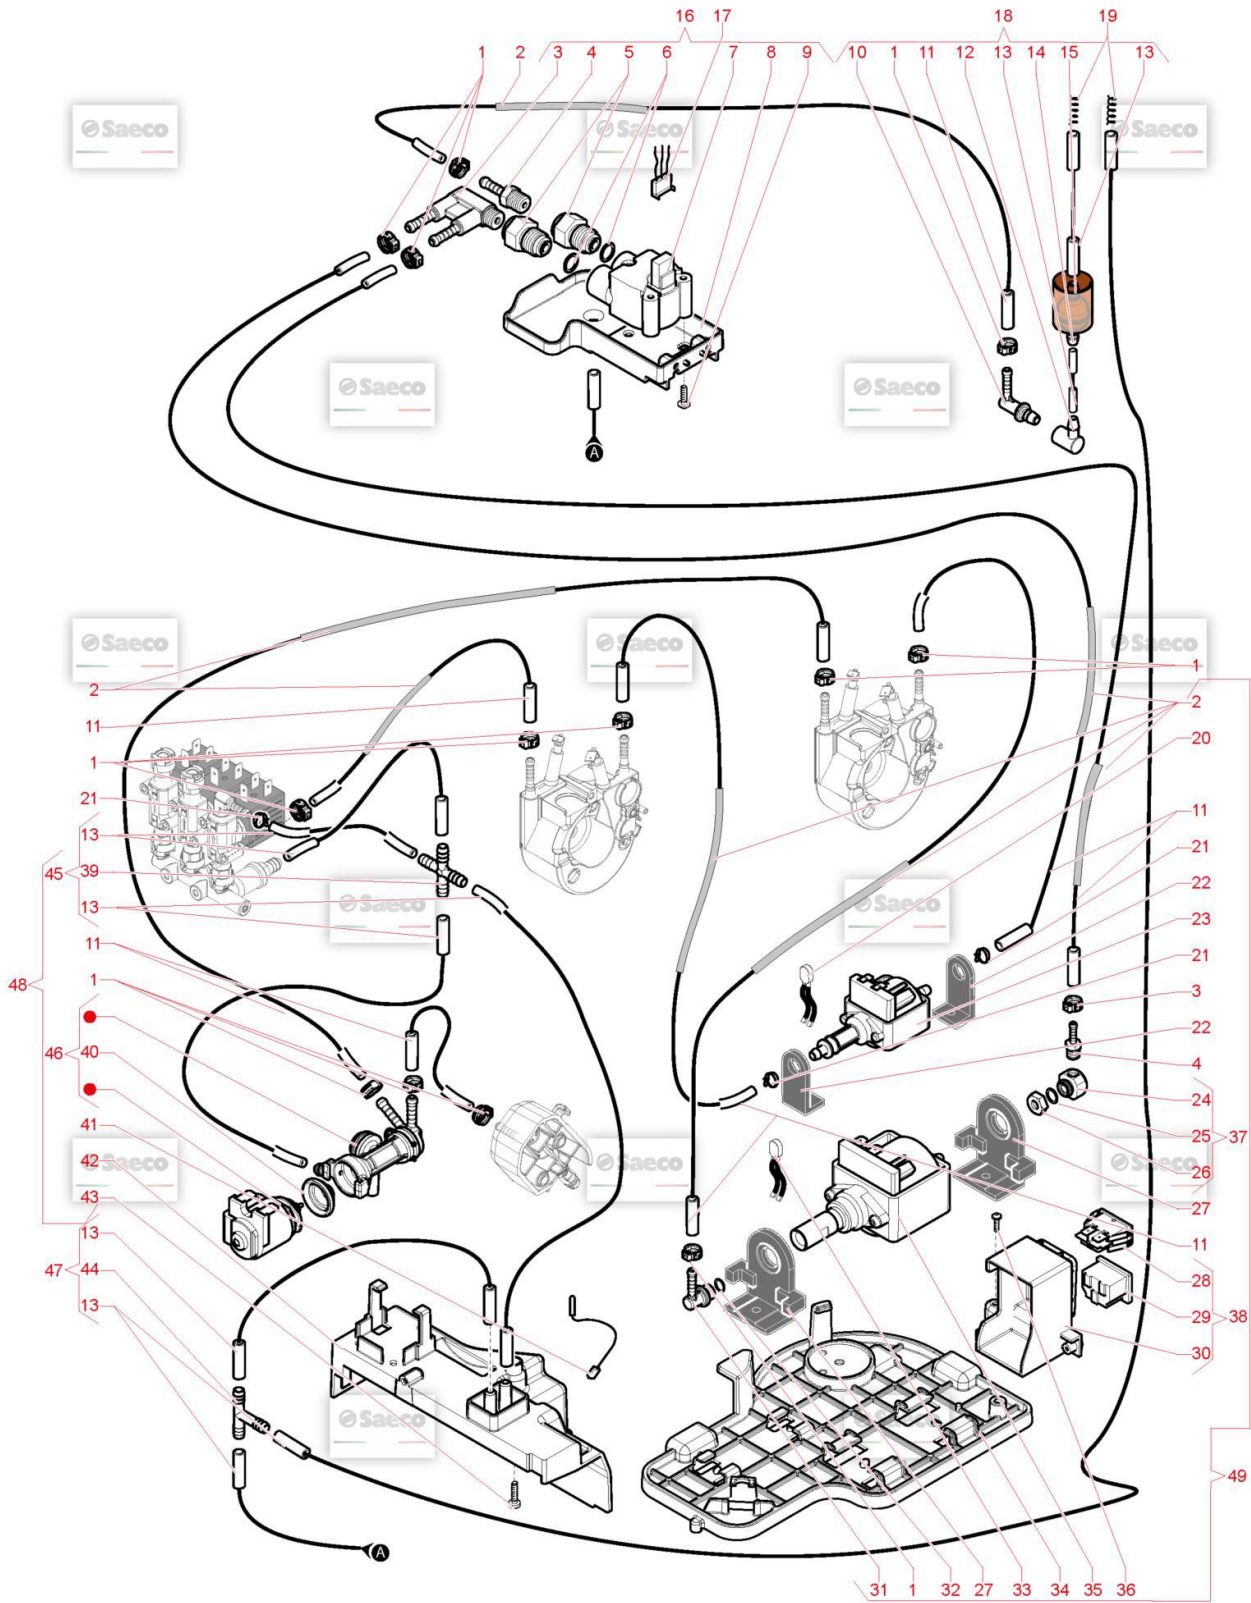

Model Machine

MACSAE356

КАВОВАРКА OCS SAE AULIKA EVO TOP HSC 230 SCH (10005374)

Web	Pos.	Foto	Item - Replace by	Description
				<i>Press - CTRL + CLICK go to item in a new window Натисніть - Ctrl + права кнопка миші щоб відкрити запчастину в новому вікні</i>
	1		12000892	ЗАЖИМ D.9,5 16700004 <i>OETIKER CLAMP D=9,5 16700004 (L250)</i>
	2		11032467	SILICONE TUBE 11X12,8 L.2000 MM <i>TUBO SILICONE 11X12.8 L=2000 MM</i>
	3		11010243	TEA/BRASS 90° DOUBLE CONNECTOR <i>TEA/BRASS 90° DOUBLE CONNECTOR</i>
	4		11006304	TEA/BRASS CONNECTOR FOR ALUM.BOILER <i>TEA/BRASS CONNECTOR FOR ALUM.BOILER</i>
	5		9181.406	TEA/BRASS CONNECTOR TURBINE MF1/4 1/8 <i>TEA/BRASS CONNECTOR TURBINE MF 1/4 1/8</i>
	6		NM01.049	OR ORM 0070-20 SILICONE <i>OR ORM 0070-20 SILICONE</i>
	7		NV99.033	ПЛАСТИКОВА ТУРБИНА ВИСОКОГО ТИСКУ <i>TURBINA DIGMESA IN PLASTICA</i>
	8		17000821	BLACK TURBINE SUPPORT RYLO <i>BLACK TURBINE SUPPORT RYLO</i>
	9		U109.011	SCREW AUT.TCB 3,9X9,5 DIN 7981C <i>SCREW AUT.TCB 3,9X9,5 DIN 7981 C</i>
	10		17001358	BLK WATER CONT/FLOWMETER 90°CONNECT.RYLO <i>BLK WATER CONT/FLOWMETER 90°CONNECT.RYLO</i>
	11		11027788	PINK 5X8,9 SILICONE TUBE L=2000MM <i>TUBO SIL.RETIN.5X8.9 L=2000MM ROSA</i>
	12		147920150	90° INLET PUMP CONNECTOR <i>RACCORDO A 90° IN SANTOPRENE</i>
	13		11035450	SILICONE TUBE 5X10 L.2000MM <i>TUBO SILICONE 5X10 TRASP. L.2000MM</i>