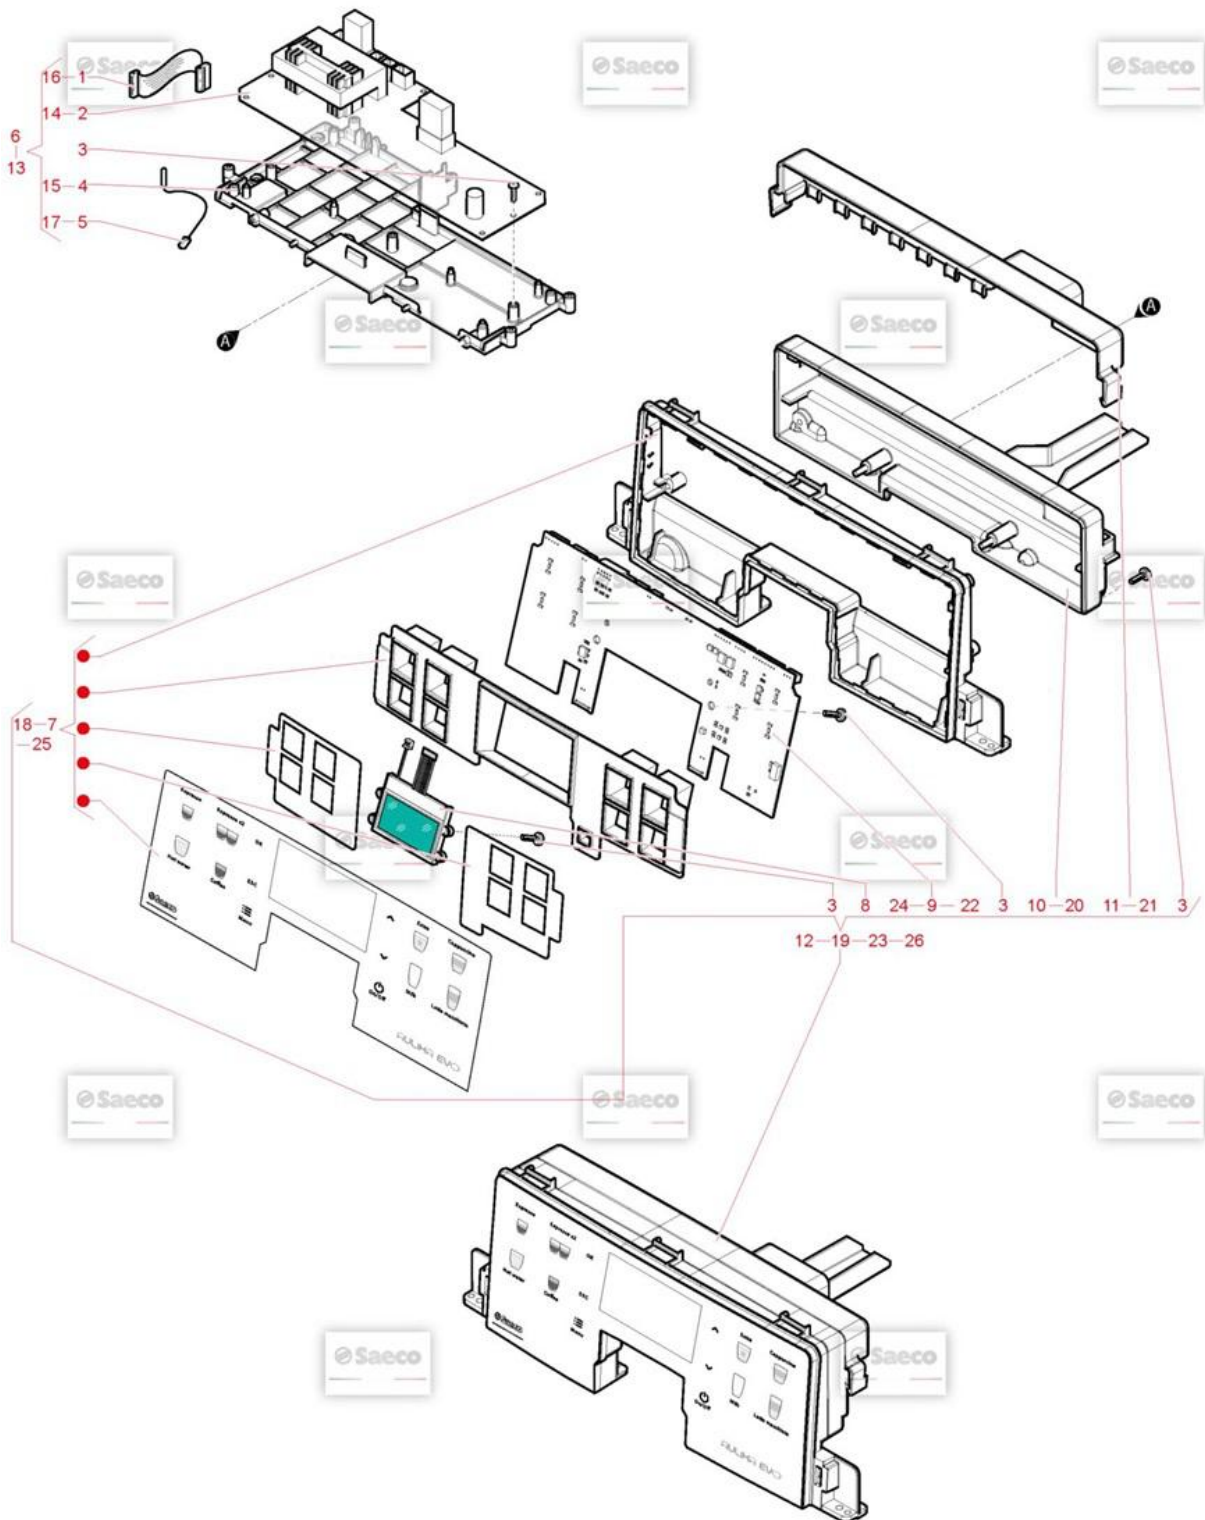

Model Machine

MACSAE356

КАВОВАРКА OCS SAE AULIKA EVO TOP HSC 230 SCH (10005374)

	28		11030104	CRC FRONT COF.DISP.COVER RYL/TASSY. CRC FRONT COF.DISP.COVER RYL/T ASSY.
	29		17004098	BLK UPPER CAPPUC.LID LASER.RYL BLK UPPER CAPPUC.LID LASER.RYL
	30		17000785	BLACK CAPPUC.INPUT MILK CONNECTOR RYL BLACK CAPPUCINATORE MILK CONNECTOR RYL
	31		NM01.028	O-RING 106 SILICONE OR 106 SILICONE
	32		17000338	BLACK LEFT ENTRY CAPPUCCINAT.CASING RYL BLACK LEFT ENTRY CAPPUCCINAT.CASING RYL
	33		17000382	SS CAPPUCCINATORE INSERT SPRING RYL SS CAPPUCCINATORE INSERT SPRING RYL
	34		17000389	GREY LEFT CAPPUCCINATORE INSERT RYL GREY LEFT CAPPUCCINATORE INSERT RYL
	35		17000402	GREY RIGHT CAPPUCCINATORE INSERT RYL GREY RIGHT CAPPUCCINATORE INSERT RYL
	36		421941278272	BLK LOWER CAPPUCCINATORE LID V2 RYL BLK LOWER CAPPUCCINATORE LID V2 RYL
	37		421944059361	MILK INTAKE+OUTLET CONNECT.RYLV2 RAC. TUBO ASPIR.+USCITA LATTE RYL V2
	38		17001362	BLK MILK INTAKE TUBE CONNECT.INS.V2 RYL BLK MILK INTAKE TUBE CONNECT.INS.V2 RYL
	39		184320200	SPRING HOSE CLAMP D=9,5MM MOLLA STRINGITUBO D=9,5MM
	40		421946032811	КАПУЧИНАТОР В ЗБОРИ RYLO SAECO AULIKA TOP, FOCUS, ROYAL OTC KIT BLK CAPPUCCINATORE RYLO

Model Machine

MACSAE356

KABOBAPKA OCS SAE AULIKA EVO TOP HSC 230 SCH (10005374)

MACSAE356.T.0004

TAVOLA NR. 4 - ARTICOLO KABOBAPKA OCS SAE AULIKA EVO TOP HSC 230 SCH (10005374)