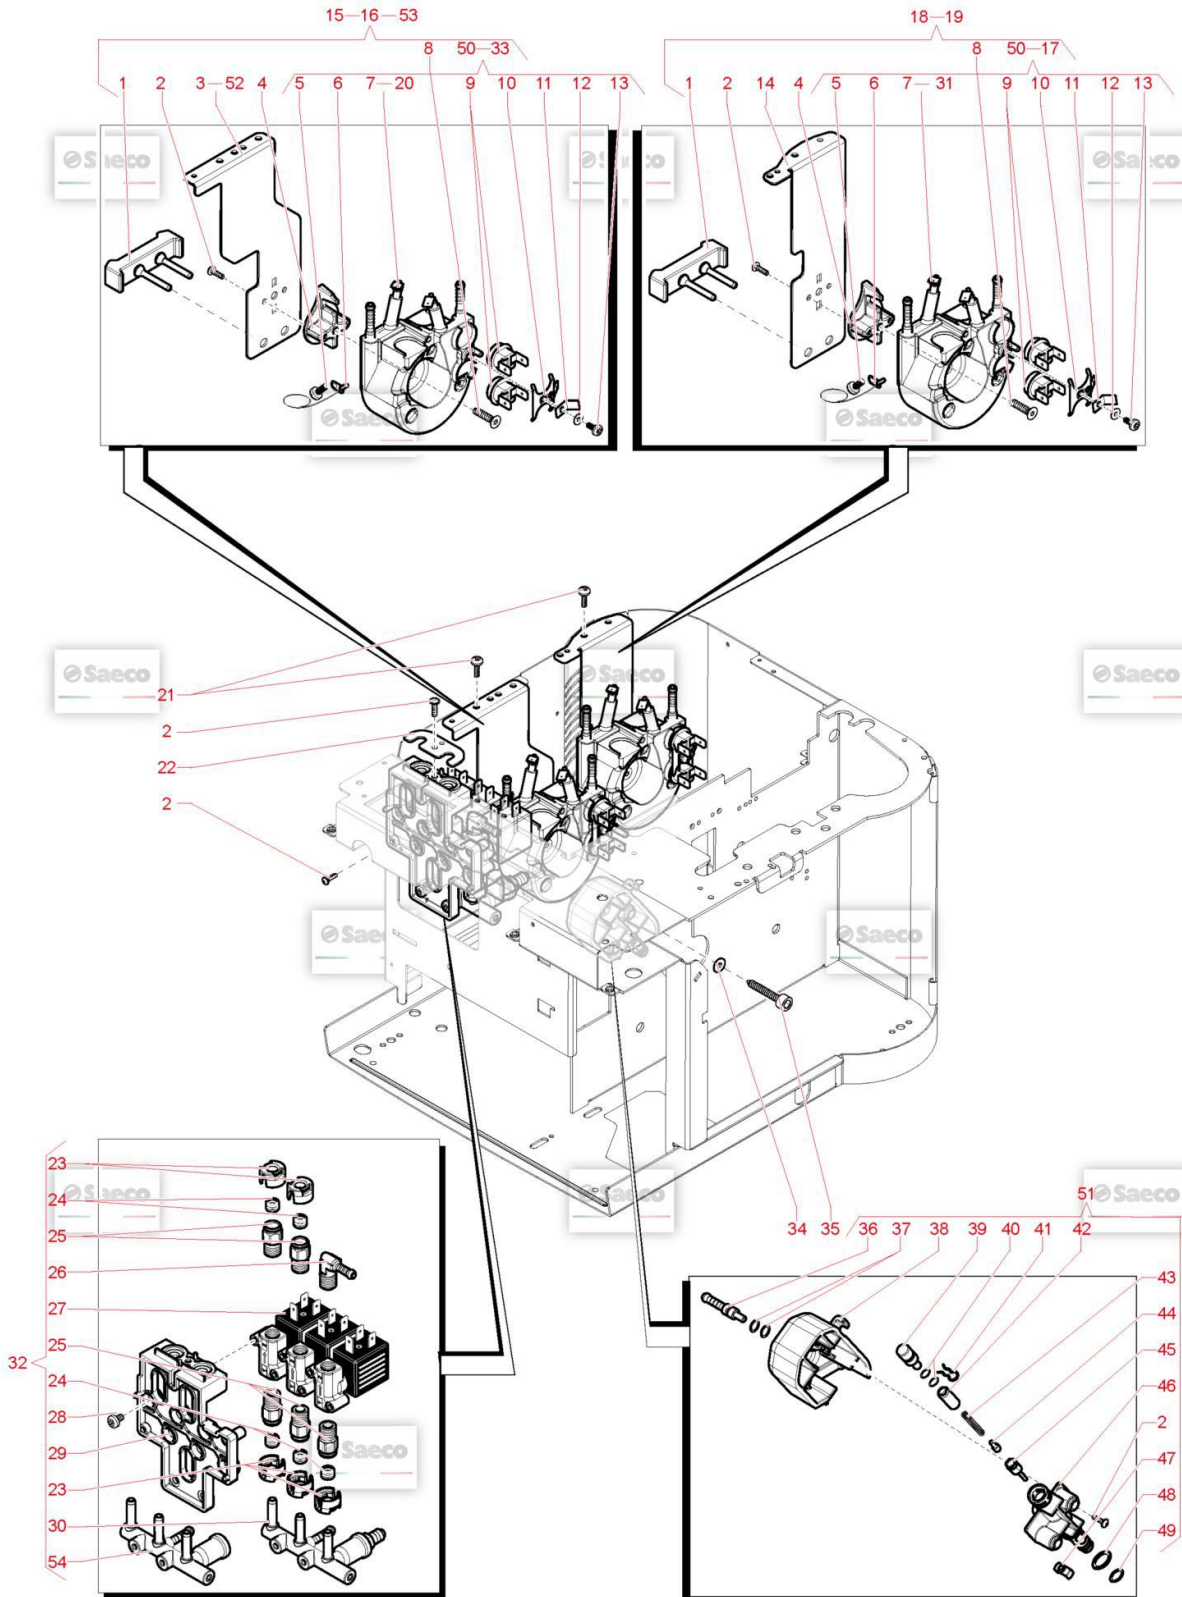

Model Machine

MACSAE356

KABOBAPKA OCS SAE AULIKA EVO TOP HSC 230 SCH (10005374)

MACSAE356.T.0005

TAVOLA NR. 5 - ARTICOLO KABOBAPKA OCS SAE AULIKA EVO TOP HSC 230 SCH (10005374)

Model Machine

MACSAE356

КАВОВАРКА OCS SAE AULIKA EVO TOP HSC 230 SCH (10005374)

Web	Pos.	Foto	Item - Replace by	Description
				<i>Press - CTRL + CLICK go to item in a new window Натисніть - Ctrl + права кнопка миші щоб відкрити запчастину в новому вікні</i>
	1		17000471	BLACK BOILER ANTIVIBRATION RYL <i>BLACK BOILER ANTIVIBRATION RYL</i>
	2		12000450	SCREW TCBR TORX 10 3,5X12 PLAST.ZN-N <i>SCREW TCBR TORX 10 3,5X12 PLAST.ZN-N</i>
	3		421941276892	STEEL STEAM TUBOL.BOILER SUPPORT V2 RYL <i>STEEL STEAM TUBOL.BOILER SUPPORT V2 RYL</i>
	4		421944057621	NEU SLIM TUB.BOILERS SUPPORT V2 MYB9 <i>NEU SLIM TUB.BOILERS SUPPORT V2 MYB9</i>
	5		129573402	SCREW TAPT M4X10 DIN 7985 GALV <i>SCREW TAPT M4X10 DIN 7985 GALV</i>
	6		190800100	TEMPERATURE SENSOR NTC UL L=280MM <i>TEMPERATURE SENSOR NTC UL L=280MM</i>
	7		421944024121	БОЙЛЕР И ТЭН ДЛЯ КОФЕВАРКИ (КОФЕМАШИНЫ) XS4 1300W 230V ASS... <i>TUB.BOILER XS4 1300W 230V ASSY.</i>
	8		12001369	SCREW TSP TORX 10 5X35 PLAST.SS <i>SCREW TSP TORX 10 5X35 PLAST.SS</i>
	9		12001033	THERMOSTAT ONE SHOT 190° <i>THERMOSTAT ONE SHOT 190°</i>
	10		11001751	TUB.BOILER V3 UPPER THERM.FIXING SPRING <i>TUB.BOILER V3 UPPER THERM.FIXING SPRING</i>
	11		124390520	BRASS BENT FASTON 45° 6,3X0,8 <i>BRASS BENT FASTON 45° 6,3X0,8</i>
	12		128310402	GALV.WASHER UNI 8842 A4 <i>GALV.WASHER UNI 8842 A4</i>
	13		12001715	SCREW TCB TORX 20 M4X8 AUTOFORMING ZN-B <i>SCREW TCB TORX 20 M4X8 AUTOFORMING ZN-B</i>