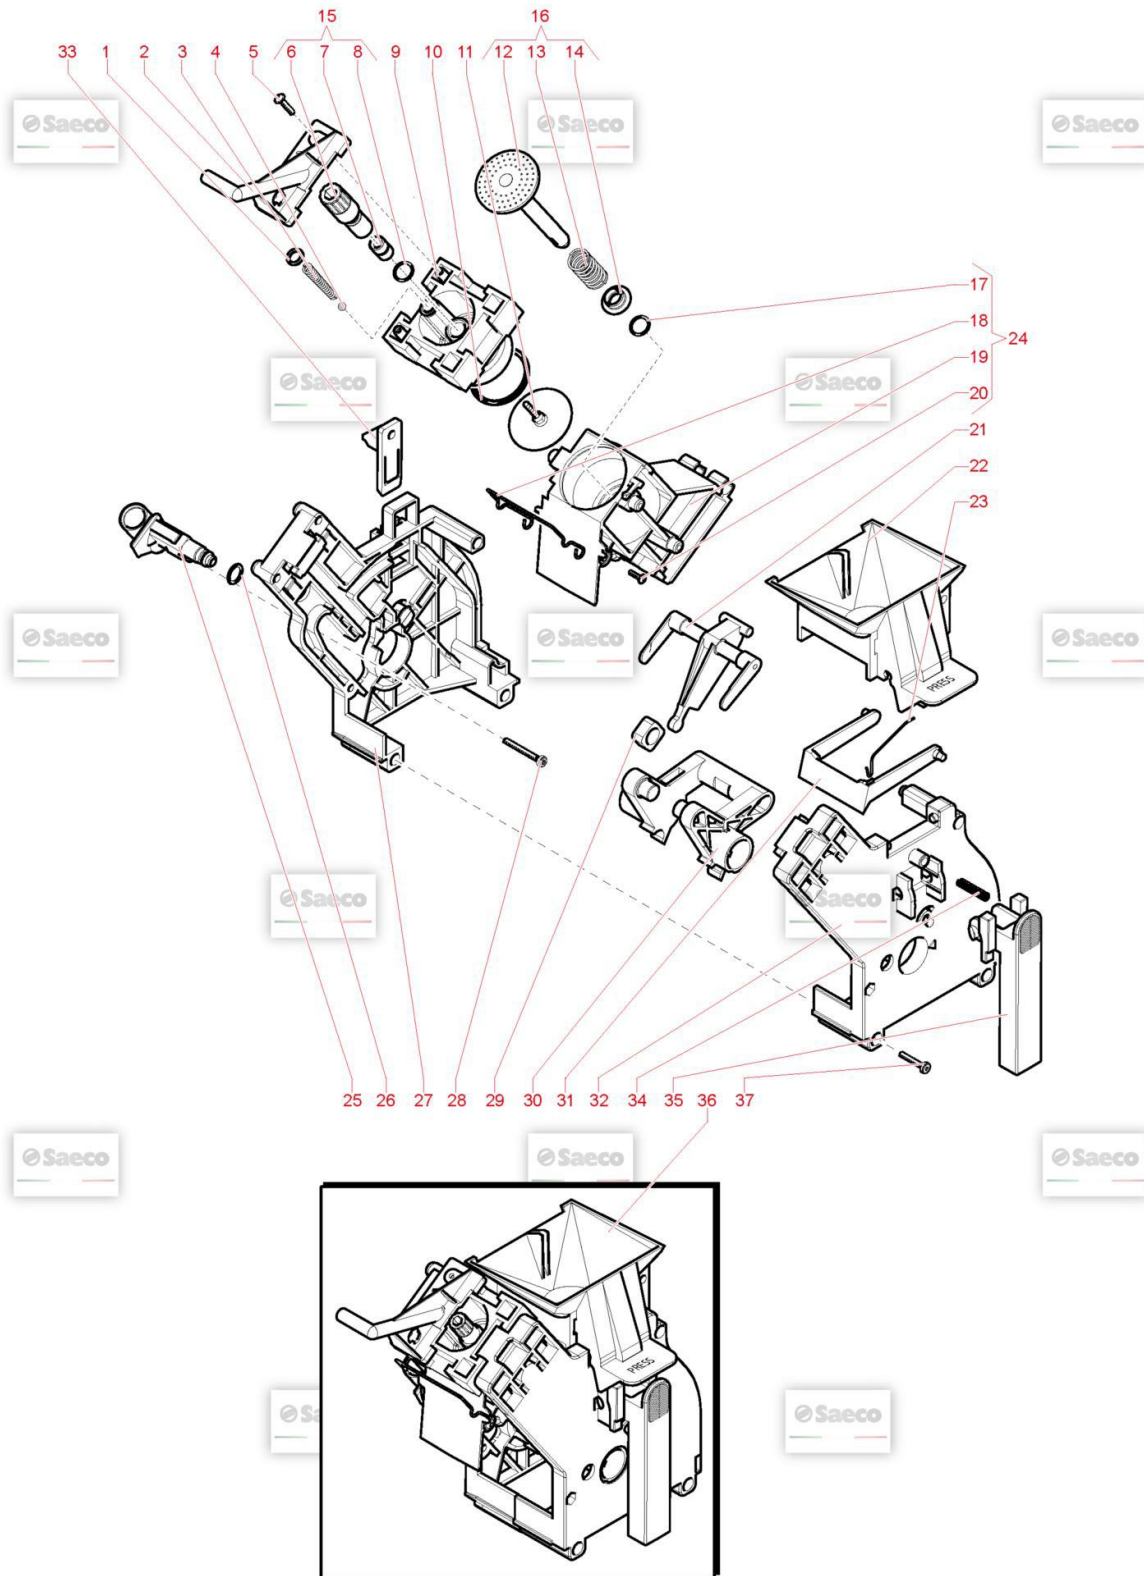

Model Machine

MACSAE356

КАБОВАРКА OCS SAE AULIKA EVO TOP HSC 230 SCH (10005374)

	14		NV03.002	CAP 3/4 "KAPSTO 800R 3/4" "CAP 3/4 "KAPSTO 800R 3/4""
	15		NV99.075	GHIERA IN NYLON G3/4" 6 MM. "GHIERA IN NYLON G3/4" 6 MM.
	16		129912104	SCREW TCBR TORX 20 4X10 PLAST.ZN-N SCREW TCBR TORX 20 4X10 PLAST.ZN-N
	17		17001582	НАДЛИШКОВИЙ КЛАПАН ВИСОКОГО ТИСКУ SAECO SS-7117001582 CONNECT.WATER SUPPLY RYLO RI ASSY.
	18		11029701	BLACK BASE REAR PANEL RYLO RI BLACK BASE REAR PANEL RYLO RI
	19		263379	BASE GROUNDS ASS. RYL V/BLK BASE GROUNDS ASS. RYL V/BLK
	20		129914302	SCREW TORX M4X10 TESTA D=8X1,5GALV SCREW TORX M4X10 TESTA D=8X1,5 GALV
	21		11036908	ПЛАСТИКОВА ОСНОВА ДЛЯ КАБОВАРКИ SAECO EVO AULICA TOP HSC AS.BASE RYLO/O NER-NER V2
	22		263390	BASE ASS. V/BLK/L RYL RI EVO BASE ASS. V/BLK/L RYL RI EVO

Model Machine

MACSAE356

KABOBAPKA OCS SAE AULIKA EVO TOP HSC 230 SCH (10005374)

MACSAE356.T.0014

TAVOLA NR. 14 - ARTICOLO KABOBAPKA OCS SAE AULIKA EVO TOP HSC 230 SCH (10005374)