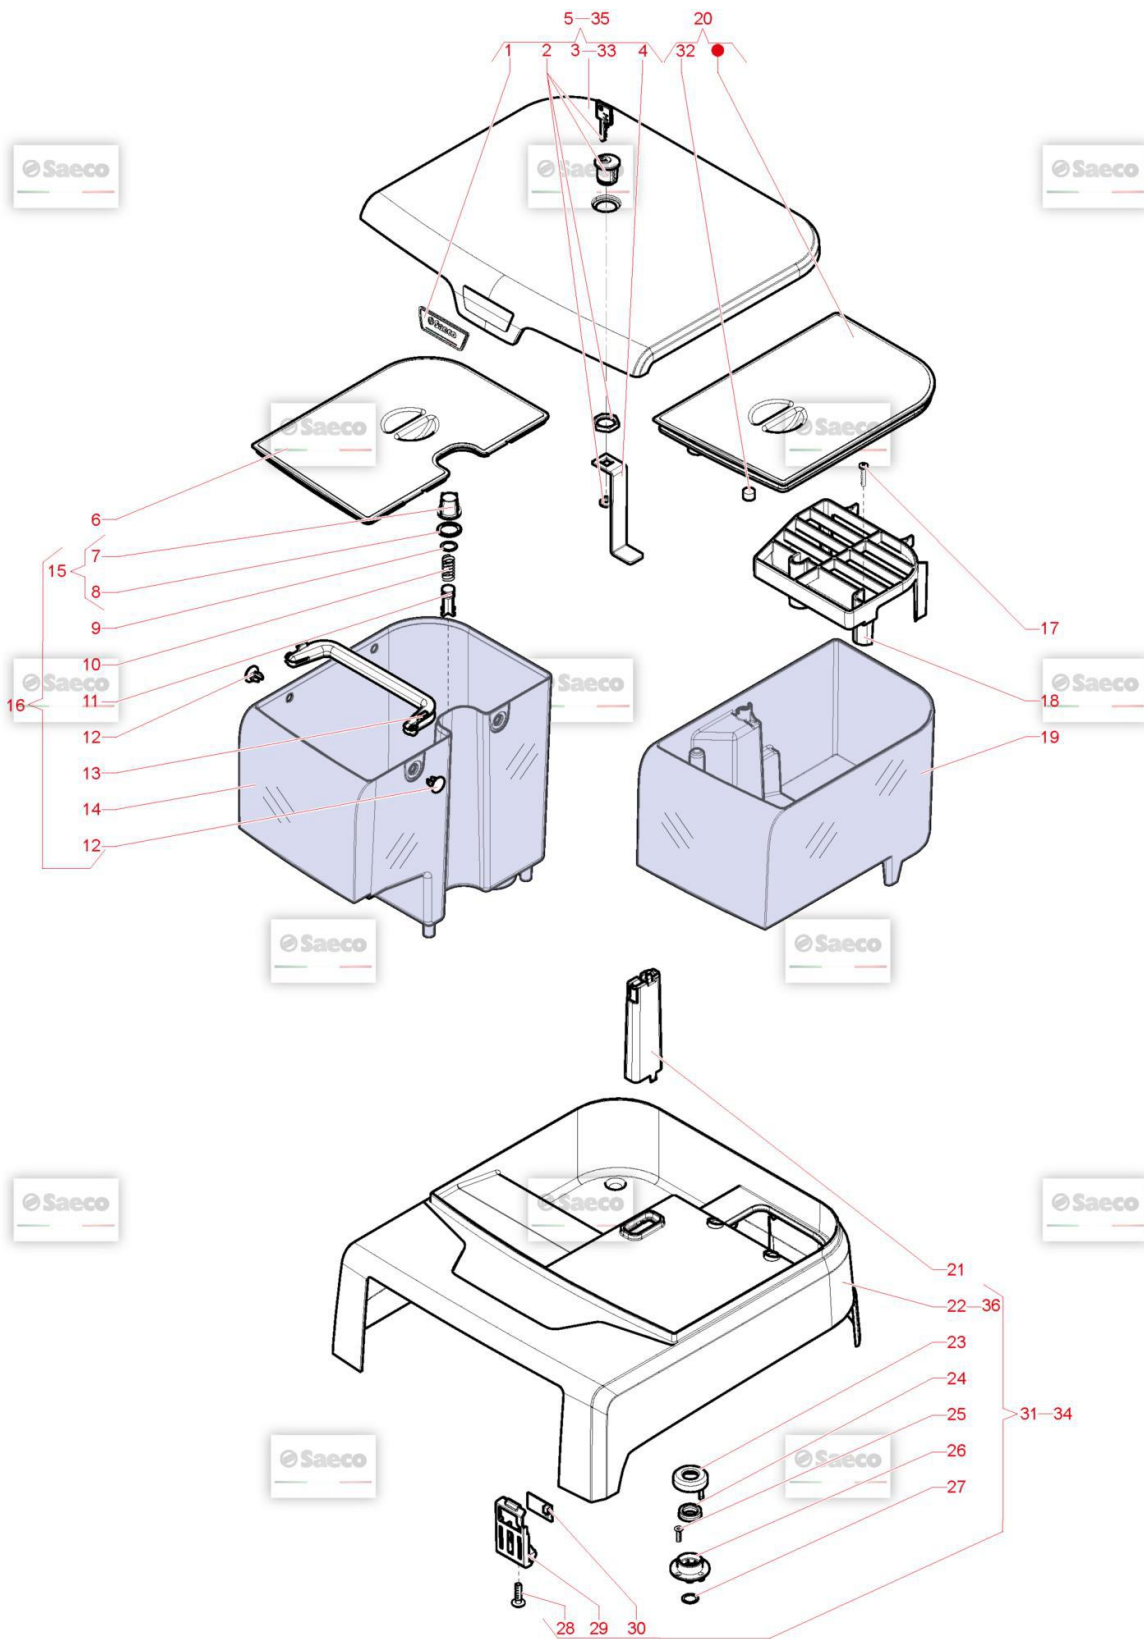

Model Machine

MACSAE356

KABOBAPKA OCS SAE AULIKA EVO TOP HSC 230 SCH (10005374)

MACSAE356.T.0010

TAVOLA NR. 10 - ARTICOLO KABOBAPKA OCS SAE AULIKA EVO TOP HSC 230 SCH (10005374)

Model Machine

MACSAE356

КАВОВАРКА OCS SAE AULIKA EVO TOP HSC 230 SCH (10005374)

Web	Pos.	Foto	Item - Replace by	Description
				<i>Press - CTRL + CLICK go to item in a new window Натисніть - Ctrl + права кнопка миші щоб відкрити запчастину в новому вікні</i>
	1		11036717	STICKER LOGO SAE RYL/E STICKER LOGO SAE RYL/E
	2		12001902	LOCK MERONI 337 LOCK MERONI 337
	3		11036751	CONTAINERS TOP COVER RYL/E TOASSY CONTAINERS TOP COVER RYL/E TOASSY
	4		17001987	STEEL CONTAINERS LID LOCK BRACKET RYLO STEEL CONTAINERS LID LOCK BRACKET RYLO
	5		11036745	CONT.COVER W/LOCK RYL/E ASSY CONT.COVER W/LOCK RYL/E ASSY
	6		11025848	BLACK WATER CONTAINER LID RYLO COPERCHIO.CONTENTITORE.ACQUA.NERO LID RYLO
	7		140328461	ПРОКЛАДКА O-RING 0190-10 ДЛЯ КОФЕМАШИНЫ PHILIPS SAECO 99653... OR METRICO 0190-10 IN EPDM NUOVO PREZZO 0,13
	8		140328461	ПРОКЛАДКА O-RING 0190-10 ДЛЯ КОФЕМАШИНЫ PHILIPS SAECO 99653... OR METRICO 0190-10 IN EPDM NUOVO PREZZO 0,13
	9		140324362	OR ORM 0060-30 SILICONE OR METRIC 0060-30 IN SILICONE
	10		126764718	SS WATER CONTAINER VALVE SPRING SS WATER CONTAINER VALVE SPRING
	11		147660562	GREY PISTON FOR WATER CONTAINER VALVE GREY PISTON FOR WATER CONTAINER VALVE
	12		17001255	ЗАТИЧКА 1 ШТ BLACK PLUG FOR WATER CONTAIN.HANDLE RYL
	13		11025847	BLACK HANDLE WATER CONTAINER LID RYLO BLACK HANDLE WATER CONTAINER LID RYLO