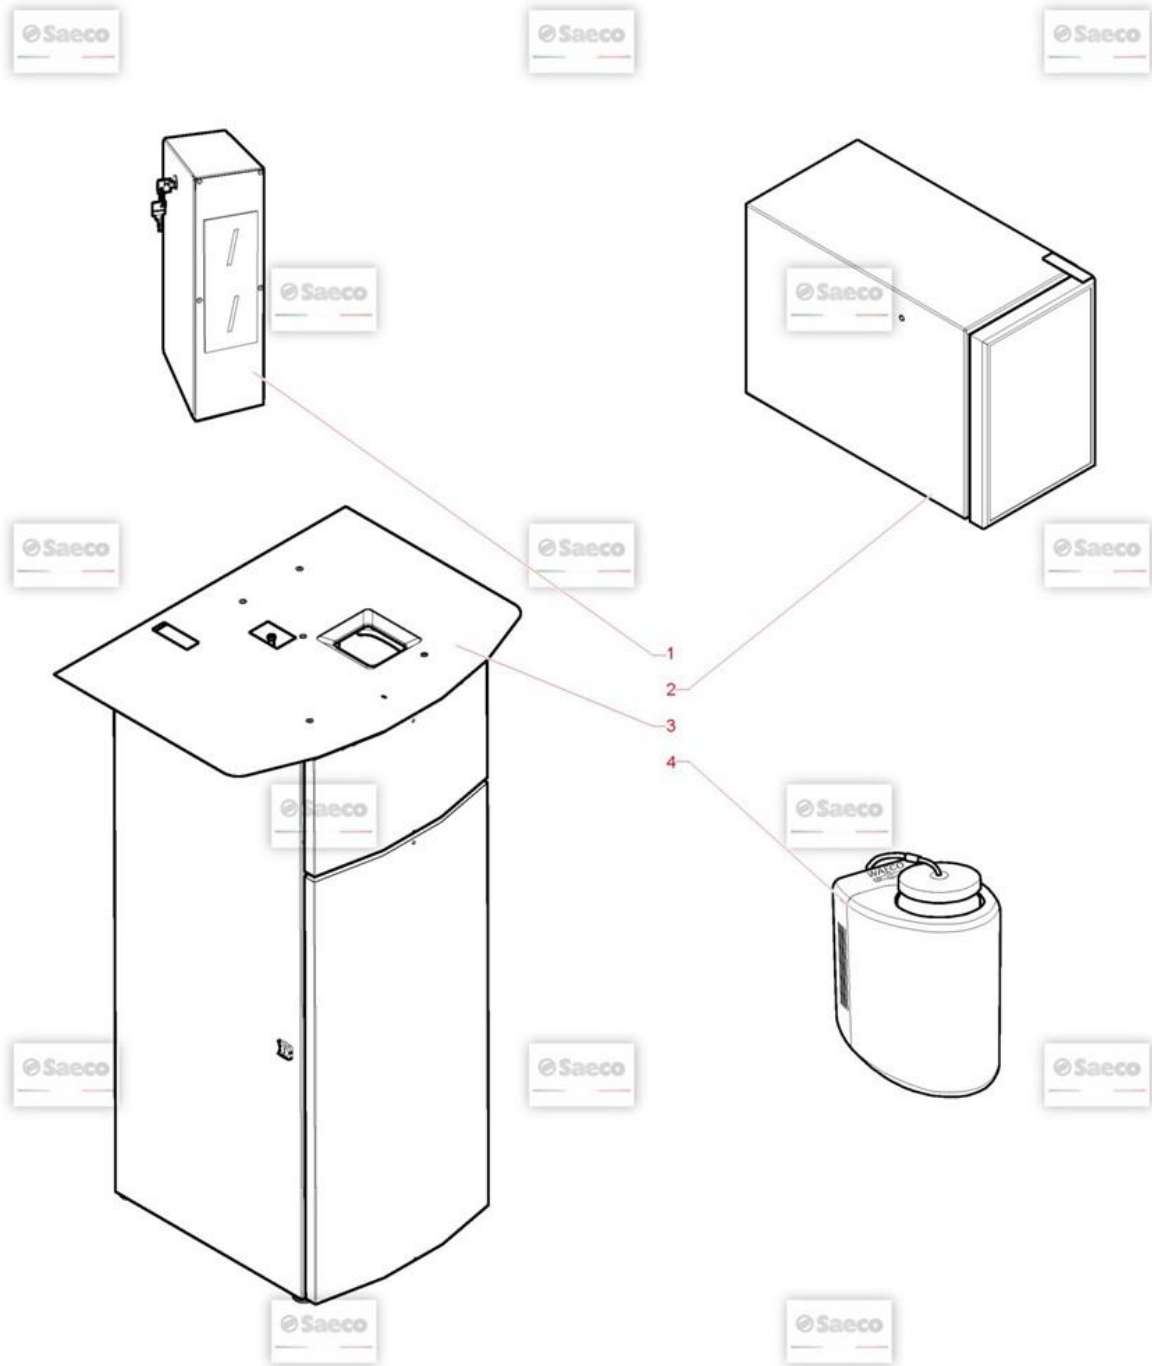

Model Machine

MACSAE356

КАВОВАРКА OCS SAE AULIKA EVO TOP HSC 230 SCH (10005374)

	28		12000550	CAMOPI3 TCB TORX 10 3X25 PLAST.SS <i>SCREW TCB TORX 10 3X25 PLAST.SS</i>
	29		9161.094.050	BLACK BREW UNIT DRILLED BLOCK <i>BLACK BREW UNIT DRILLED BLOCK</i>
	30		9161.066.050	BLACK BREW UNIT ELBOW SHAFT M5000 <i>BLACK BREW UNIT ELBOW SHAFT M5000</i>
	31		11004161	BLACK SCRAPER FOR BREW UNIT M5000 <i>BLACK SCRAPER FOR BREW UNIT M5000</i>
	32		11003793	BLACK BREW UNIT FRONT PLATE M5000 <i>BLACK BREW UNIT FRONT PLATE M5000</i>
	33		11004114	BLACK BREW UNIT COUPLING PLATE <i>BLACK BREW UNIT COUPLING PLATE</i>
	34		9161.045	SS BREW UNIT HANDGRIP SPRING M5000 <i>MOLLA X IMPUGNATURA GRUPPO</i>
	35		11003791	BLACK BREW UNIT HANDGRIP M5000 <i>BLACK BREW UNIT HANDGRIP M5000</i>
	36		11003800	BLACK BREW UNIT <i>BLACK BREW UNIT MAGIC/ROYAL</i>
	37		12000897	SCREW TCB TORX 10 3,5X20 PLAST.SS <i>SCREW TCB TORX 10 3,5X20 PLAST.SS</i>

Model Machine

MACSAE356

KABOBAPKA OCS SAE AULIKA EVO TOP HSC 230 SCH (10005374)

MACSAE356.T.0015

TAVOLA NR. 15 - ARTICOLO KABOBAPKA OCS SAE AULIKA EVO TOP HSC 230 SCH (10005374)