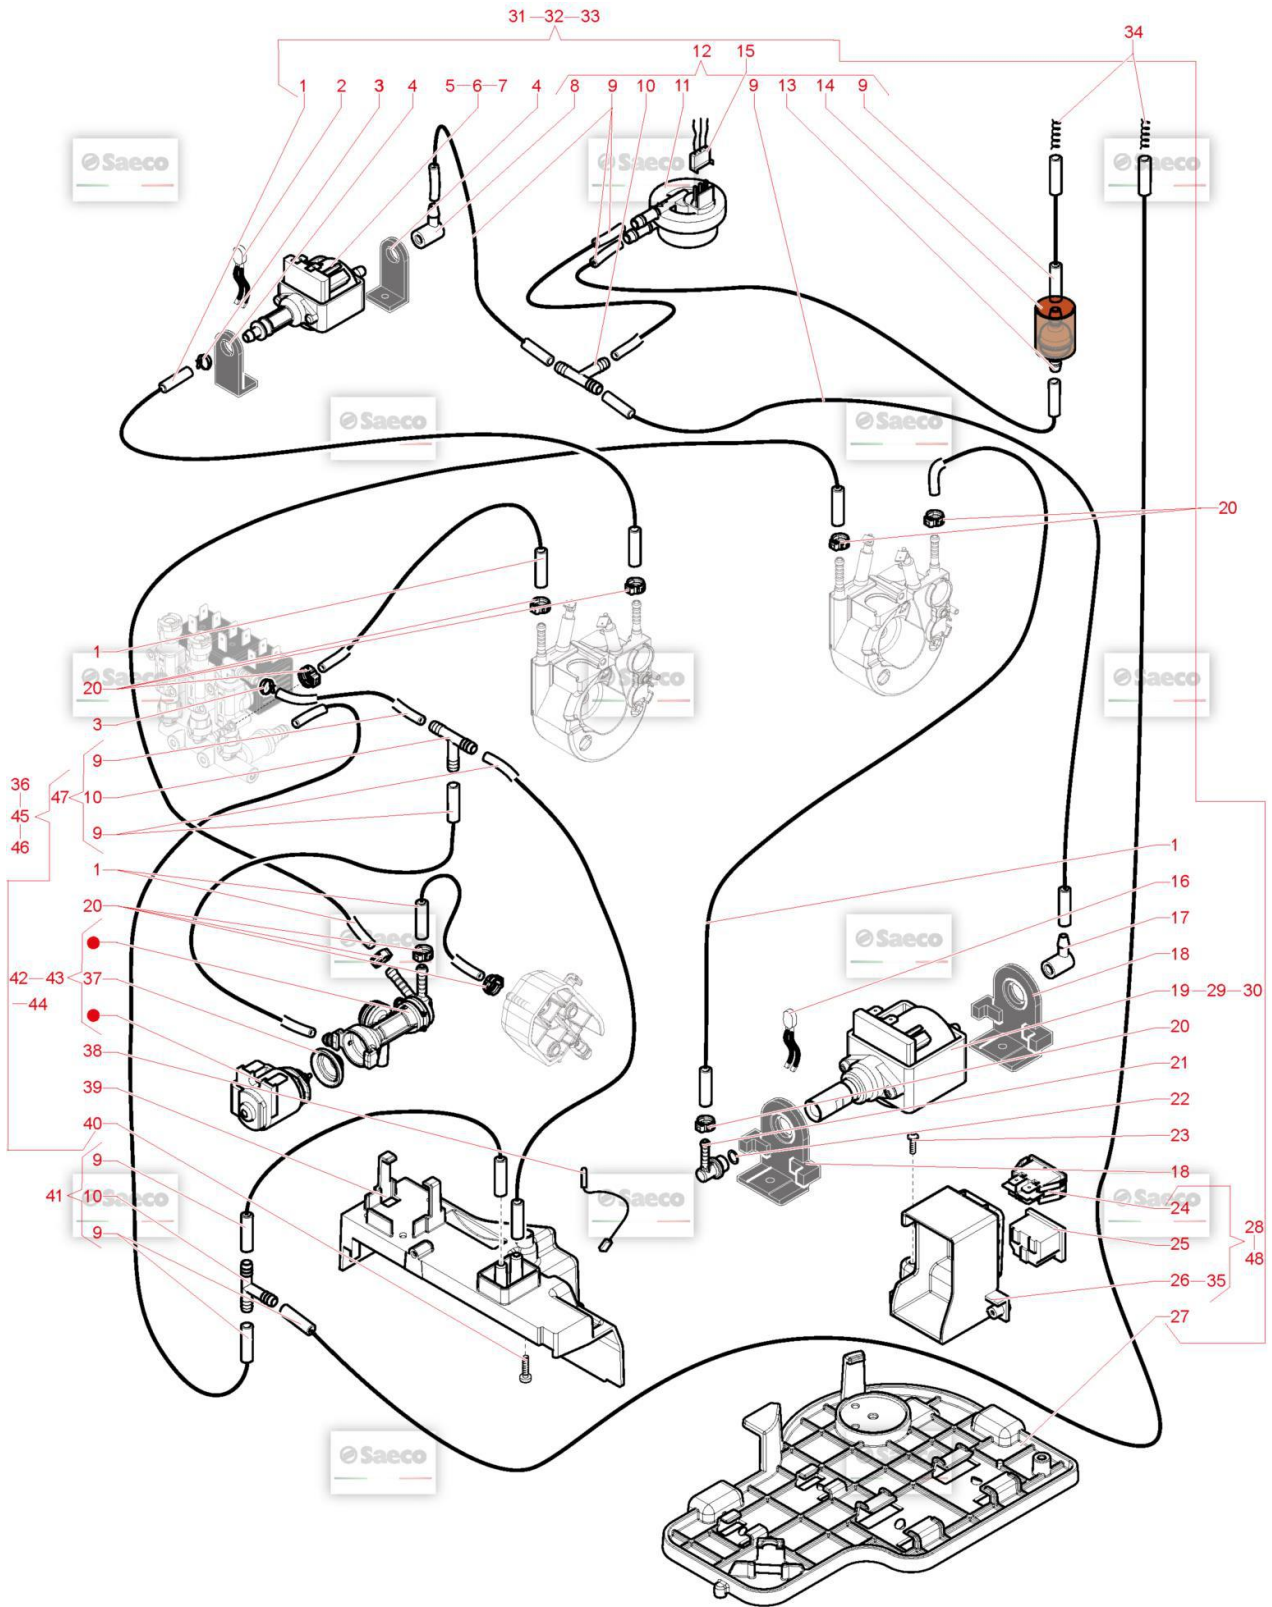

Model Machine

MACSAE354

KABOBAPKA OCS SAE AULIKA FOCUS V2 ANT 230/50 SCH(10005231)

	41		9011.144	SS FORK FOR TUBE D=4 <i>FORCELLA X TUBO D.4</i>
	42		11009012	TEA/BRASS BOILER PIN BUSH <i>TEA/BRASS BOILER PIN BUSH</i>
	43		11009013	TEA/BRASS PIN FOR PISTON L=10 <i>TEA/BRASS PIN FOR PISTON L=10</i>
	44		9011.132	SS SPRING FOR PIN <i>MOLLA X SPILLO</i>
	45		11009019	TEA/BRASS PISTON L=20,9 ASSY. <i>TEA/BRASS PISTON L=20,9 ASSY.</i>
	46		9161.434	HOT WATER PIN <i>PERNO CALDAIA MAGIC,ROYAL SAECO</i>
	47		11005099	NATURAL CURSOR V2 FOR BOILER P119 <i>NATURAL CURSOR V2 FOR BOILER P119</i>
	48		NM01.035	OR ORM 0090-20 SILICONE <i>OR ORM 0090-20 SILICONE</i>
	49		NM01.057	OR ORM 0050-20 IN SILICONE <i>OR ORM 0050-20 IN SILICONE</i>
	50		421941229822	SLIM T.CHAUD.V2 C2 T190-190 1300W 230 AS <i>SLIM T.CHAUD.V2 C2 T190-190 1300W 230 AS</i>
	51		11025744	TEA/BRASS HOT WATER PIN RYL ASSY. <i>TEA/BRASS HOT WATER PIN RYL ASSY.</i>