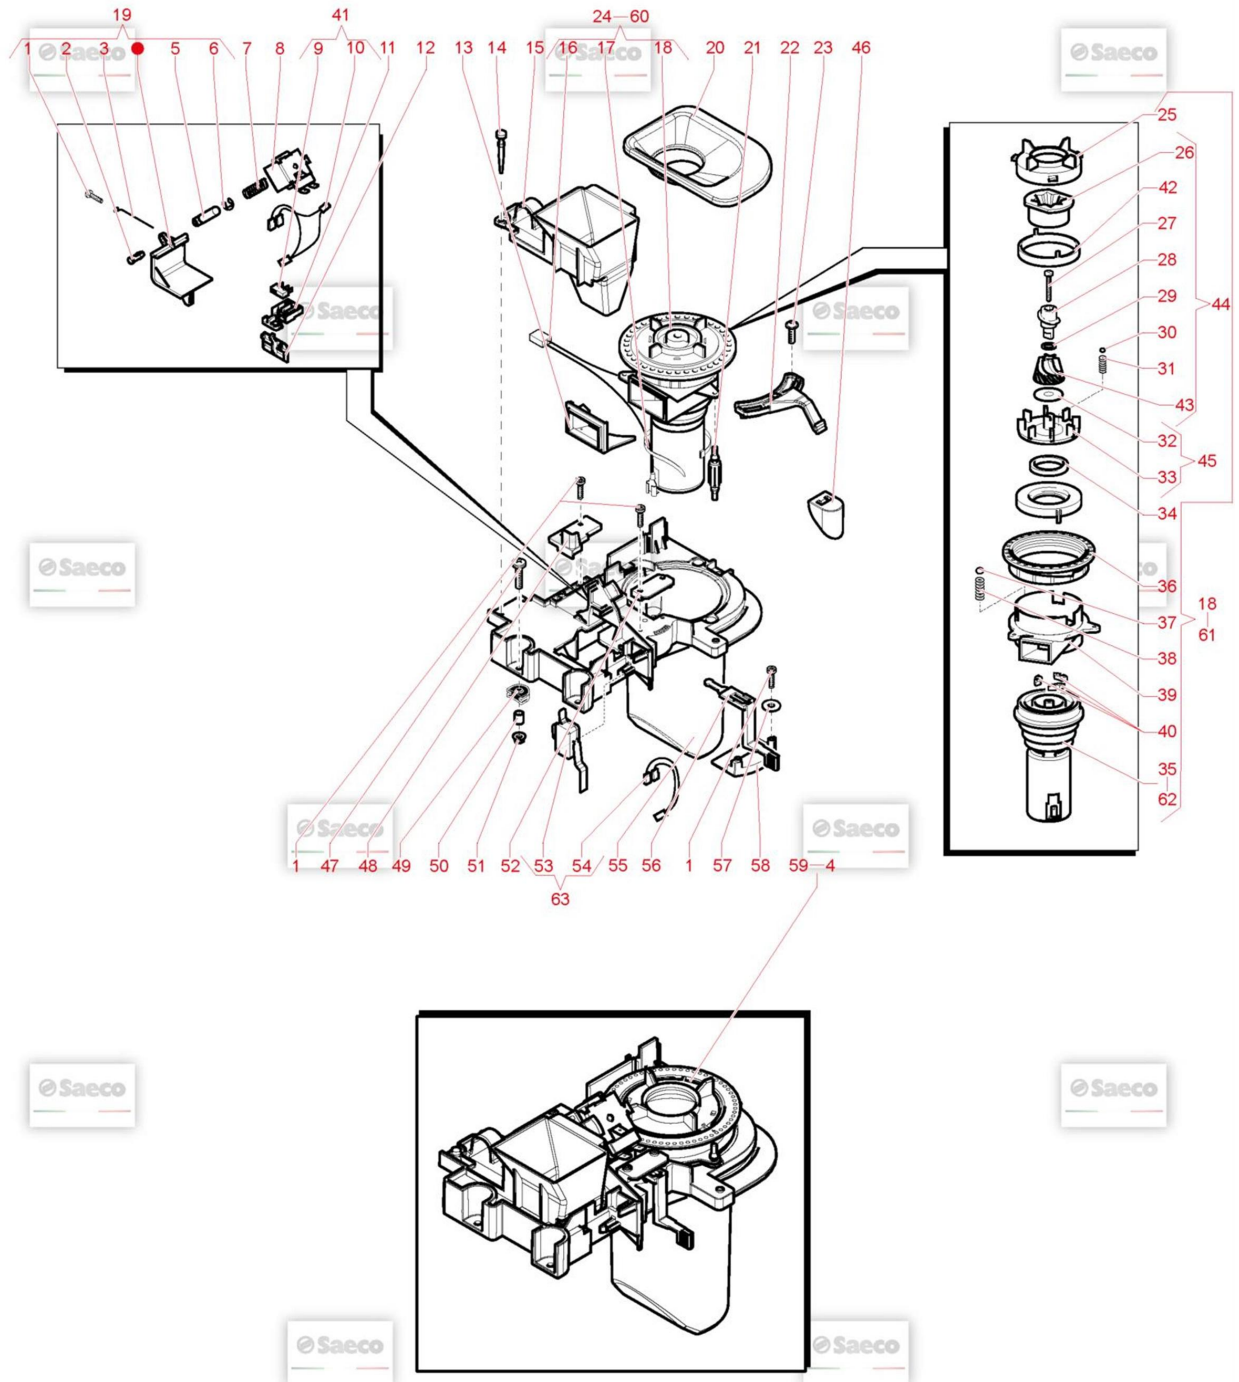

Model Machine

MACSAE354

KABOBAPKA OCS SAE AULIKA FOCUS V2 ANT 230/50 SCH(10005231)

	41		17000826	BRASS CUPWARMING LID BUSH RYL <i>BRASS CUPWARMING LID BUSH RYL</i>
	42		U324.005	NUT M3 FLANGED INDENTED BASE <i>DADO M3 FLANGIATO BASE DENTELLATA</i>
	43		17000422	TRANSP.INFRAREDS PLATE RYL <i>TRANSP.INFRAREDS PLATE RYL</i>
	44		11036418	TOP COVER RYLO/P ANT/L UL 120VASSY <i>TOP COVER RYLO/P ANT/L UL 120VASSY</i>
	45		11035738	230V G/ANT CASING COVER RYLO/PASSY. <i>230V G/ANT CASING COVER RYLO/PASSY.</i>
	46		11036428	TOP COVER CARC.RYLO/P ANT/L 120V ASSY <i>TOP COVER CARC.RYLO/P ANT/L 120V ASSY</i>
	47		11036868	230V BLK CASING COVER RYLO/P ASSY. <i>230V BLK CASING COVER RYLO/P ASSY.</i>
	48		11000086	BLK LIB TOP COVER RYL/P ASSY <i>BLK LIB TOP COVER RYL/P ASSY</i>

Model Machine

MACSAE354

KABOBAPKA OCS SAE AULIKA FOCUS V2 ANT 230/50 SCH(10005231)

MACSAE354.T.0007

TAVOLA NR. 7 - ARTICOLO KABOBAPKA OCS SAE AULIKA FOCUS V2 ANT 230/50 SCH(10005231)