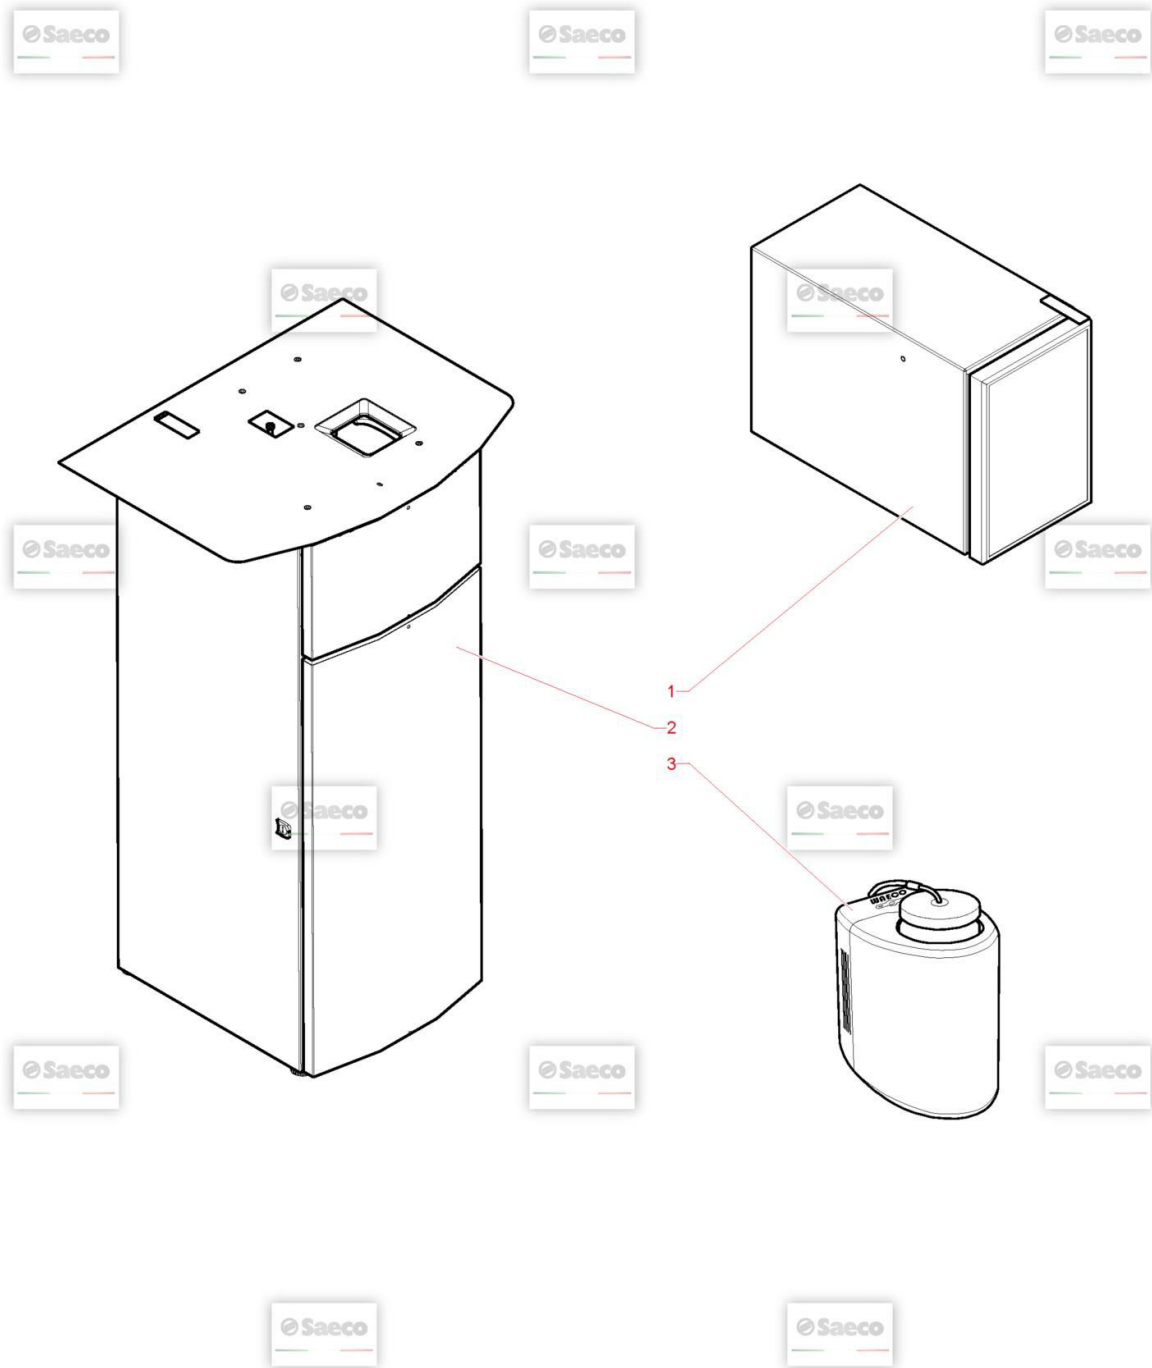

Model Machine

MACSAE354

КАВОВАРКА OCS SAE AULIKA FOCUS V2 ANT 230/50 SCH(10005231)

	28		12000550	CAMOPI3 TCB TORX 10 3X25 PLAST.SS <i>SCREW TCB TORX 10 3X25 PLAST.SS</i>
	29		9161.094.050	BLACK BREW UNIT DRILLED BLOCK <i>BLACK BREW UNIT DRILLED BLOCK</i>
	30		9161.066.050	BLACK BREW UNIT ELBOW SHAFT M5000 <i>BLACK BREW UNIT ELBOW SHAFT M5000</i>
	31		11004161	BLACK SCRAPER FOR BREW UNIT M5000 <i>BLACK SCRAPER FOR BREW UNIT M5000</i>
	32		11003793	BLACK BREW UNIT FRONT PLATE M5000 <i>BLACK BREW UNIT FRONT PLATE M5000</i>
	33		11004114	BLACK BREW UNIT COUPLING PLATE <i>BLACK BREW UNIT COUPLING PLATE</i>
	34		9161.045	SS BREW UNIT HANDGRIP SPRING M5000 <i>MOLLA X IMPUGNATURA GRUPPO</i>
	35		11003791	BLACK BREW UNIT HANDGRIP M5000 <i>BLACK BREW UNIT HANDGRIP M5000</i>
	36		11003800	BLACK BREW UNIT <i>BLACK BREW UNIT MAGIC/ROYAL</i>
	37		12000897	SCREW TCB TORX 10 3,5X20 PLAST.SS <i>SCREW TCB TORX 10 3,5X20 PLAST.SS</i>

Model Machine

MACSAE354

KABOBAPKA OCS SAE AULIKA FOCUS V2 ANT 230/50 SCH(10005231)

MACSAE354.T.0010

TAVOLA NR. 10 - ARTICOLO KABOBAPKA OCS SAE AULIKA FOCUS V2 ANT 230/50 SCH(10005231)