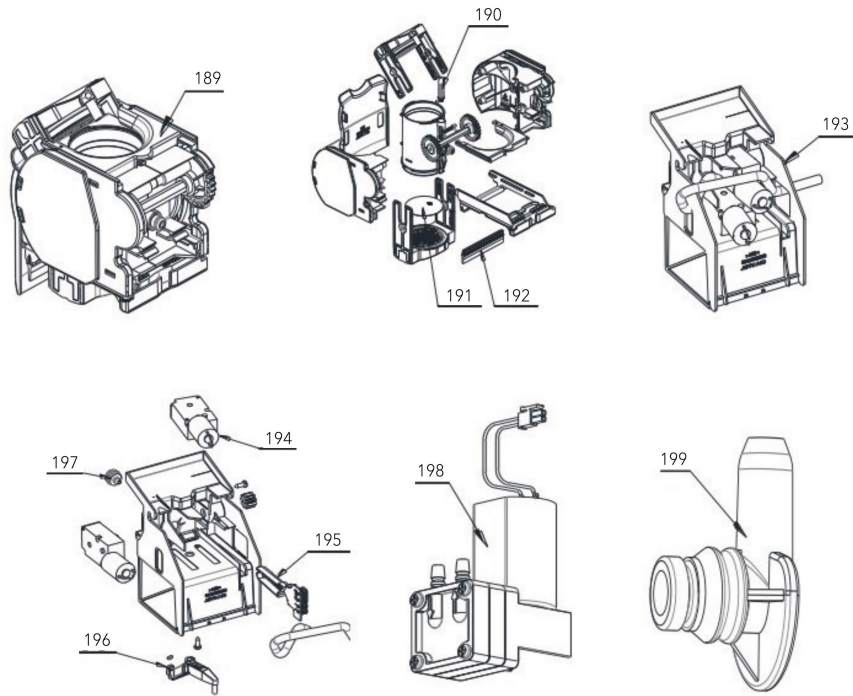

Model Machine

MACJET006

JL300-ESFB7C FREE STANDING BEAN TO CUP COFFEE VENDING MACHINE

MACJET006.T.0007

TAVOLA NR. 7 - ARTICOLO JL300-ESFB7C FREE STANDING BEAN TO CUP COFFEE VENDING MACHINE

Web	Pos.	Item	Replace by	Description
-----	------	------	------------	-------------