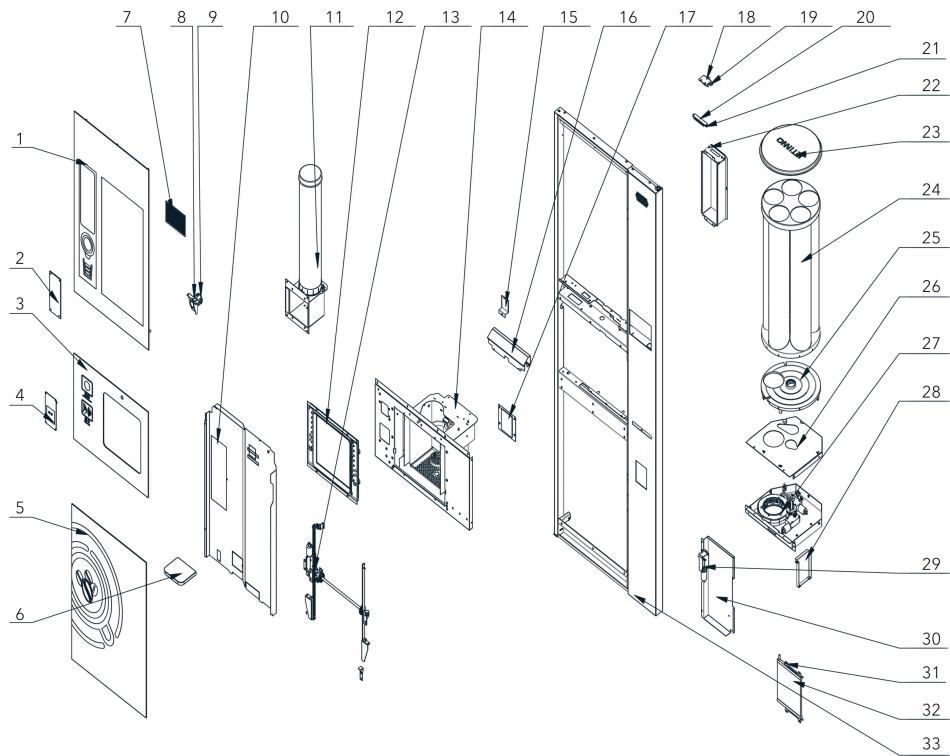

Model Machine

MACJET006

JL300-ESFB7C FREE STANDING BEAN TO CUP COFFEE VENDING MACHINE

MACJET006.T.0001

TAVOLA NR. 1 - ARTICOLO JL300-ESFB7C FREE STANDING BEAN TO CUP COFFEE VENDING MACHINE

Model Machine

MACJET006