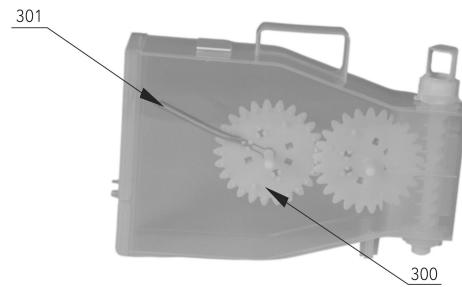

Model Machine

MACJET006

JL300-ESFB7C FREE STANDING BEAN TO CUP COFFEE VENDING MACHINE

MACJET006.T.0011

TAVOLA NR. 11 - ARTICOLO JL300-ESFB7C FREE STANDING BEAN TO CUP COFFEE VENDING MACHINE

291

Web	Pos.	Item	Replace by	Description
-----	------	------	------------	-------------