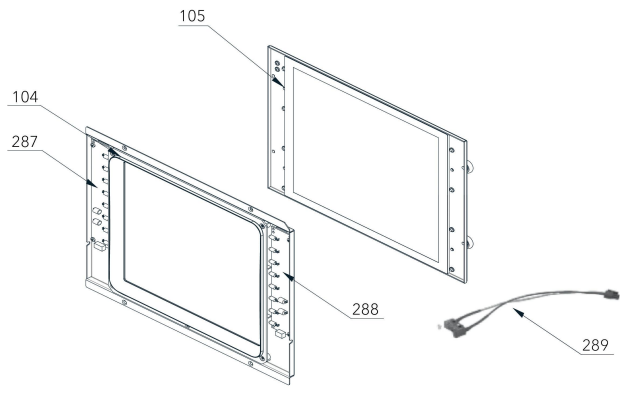

Model Machine

MACJET006

JL300-ESFB7C FREE STANDING BEAN TO CUP COFFEE VENDING MACHINE

MACJET006.T.0004

TAVOLA NR. 4 - ARTICOLO JL300-ESFB7C FREE STANDING BEAN TO CUP COFFEE VENDING MACHINE

Web	Pos.	Item	Replace by	Description
-----	------	------	------------	-------------