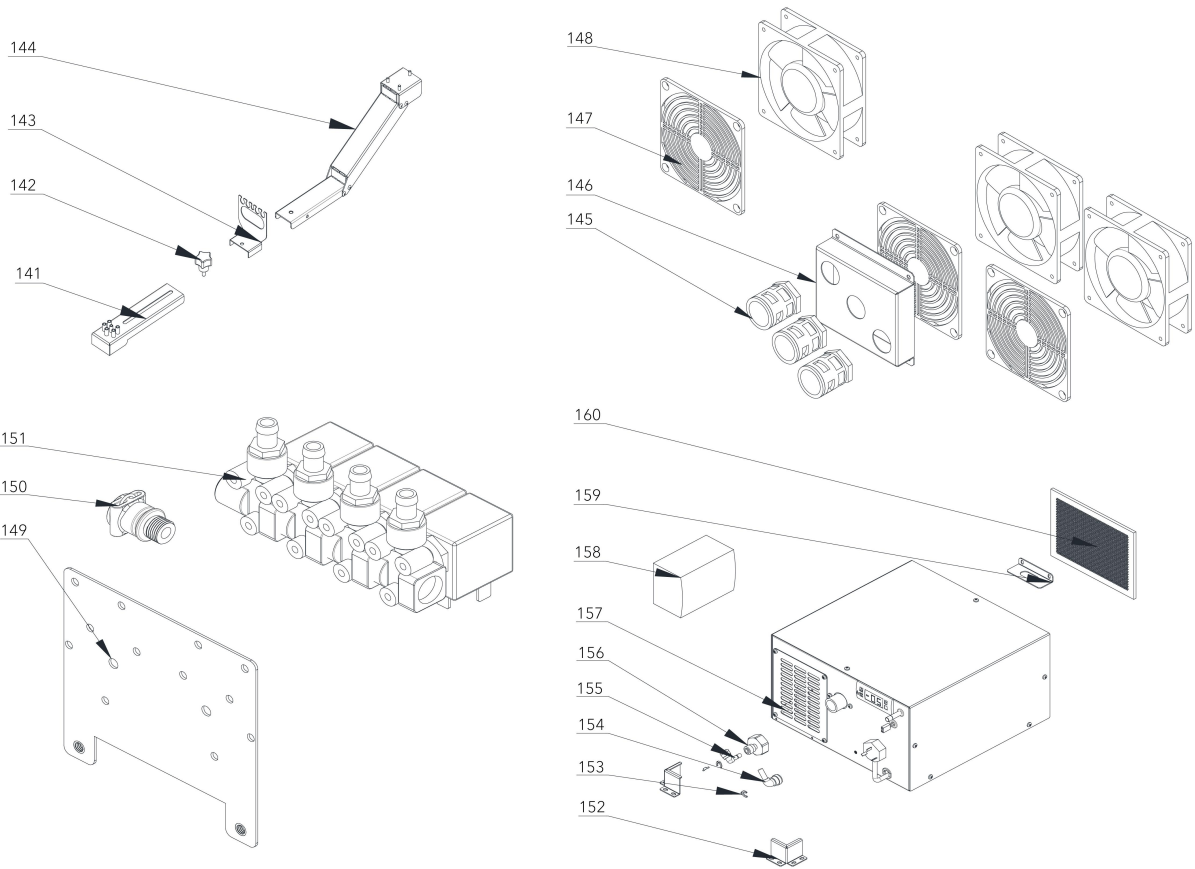

Model Machine

MACJET006

JL300-ESFB7C FREE STANDING BEAN TO CUP COFFEE VENDING MACHINE

MACJET006.T.0005

TAVOLA NR. 5 - ARTICOLO JL300-ESFB7C FREE STANDING BEAN TO CUP COFFEE VENDING MACHINE

Web	Pos.	Item	Replace by	Description
-----	------	------	------------	-------------