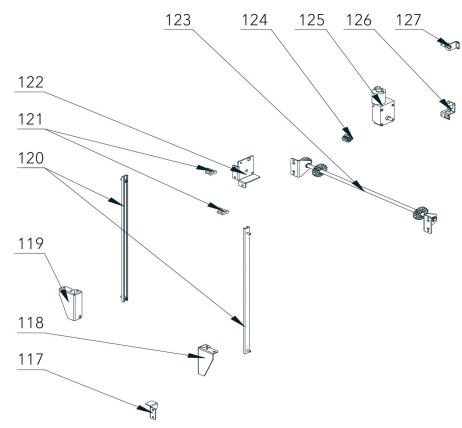

Model Machine

MACJET006

JL300-ESFB7C FREE STANDING BEAN TO CUP COFFEE VENDING MACHINE

MACJET006.T.0004

TAVOLA NR. 4 - ARTICOLO JL300-ESFB7C FREE STANDING BEAN TO CUP COFFEE VENDING MACHINE

Web	Pos.	Item	Replace by	Description
-----	------	------	------------	-------------