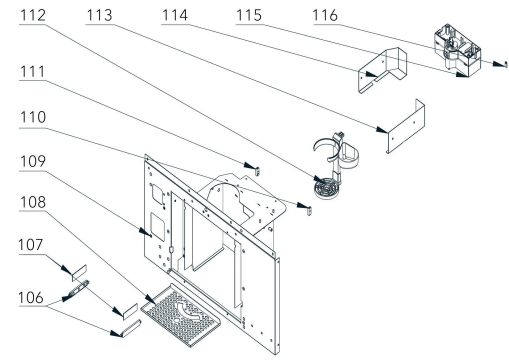

Model Machine

MACJET006

JL300-ESFB7C FREE STANDING BEAN TO CUP COFFEE VENDING MACHINE

MACJET006.T.0004

TAVOLA NR. 4 - ARTICOLO JL300-ESFB7C FREE STANDING BEAN TO CUP COFFEE VENDING MACHINE

Web	Pos.	Item	Replace by	Description
-----	------	------	------------	-------------