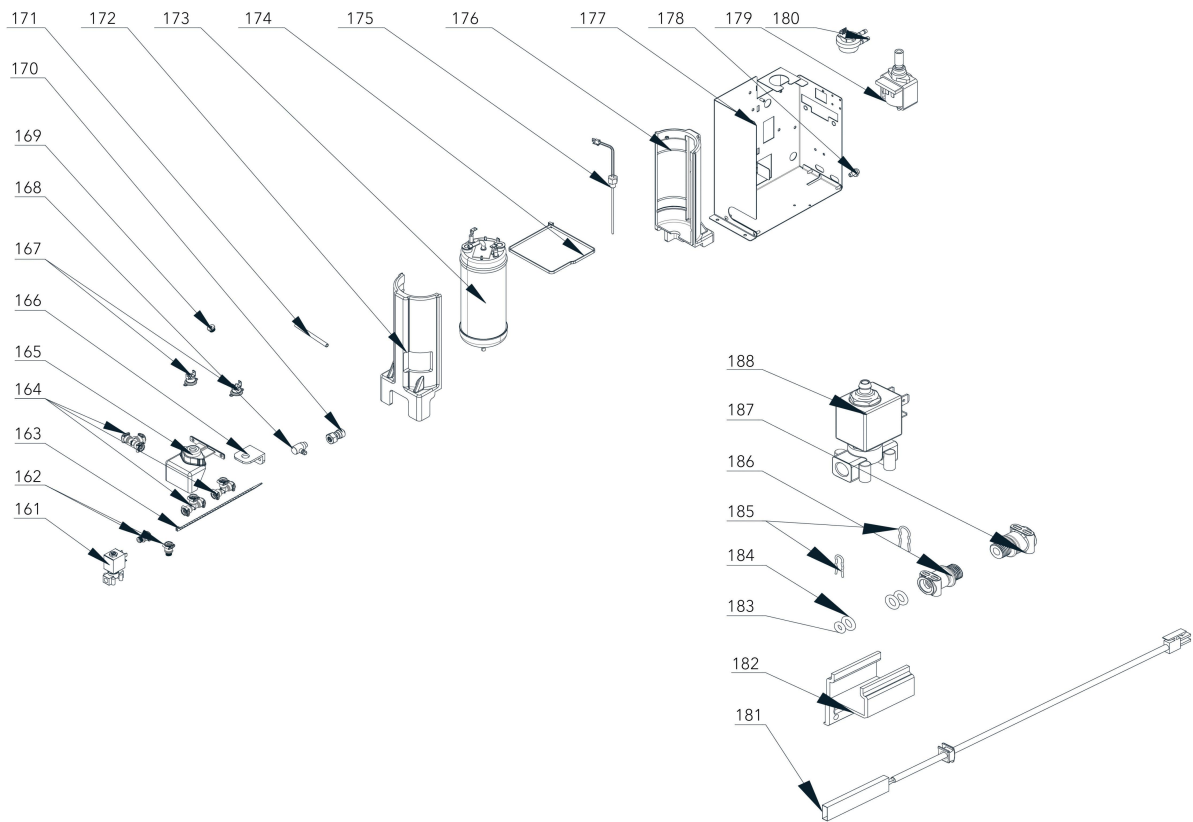

Model Machine

MACJET006

JL300-ESFB7C FREE STANDING BEAN TO CUP COFFEE VENDING MACHINE

MACJET006.T.0006

TAVOLA NR. 6 - ARTICOLO JL300-ESFB7C FREE STANDING BEAN TO CUP COFFEE VENDING MACHINE

Web	Pos.	Item	Replace by	Description
-----	------	------	------------	-------------