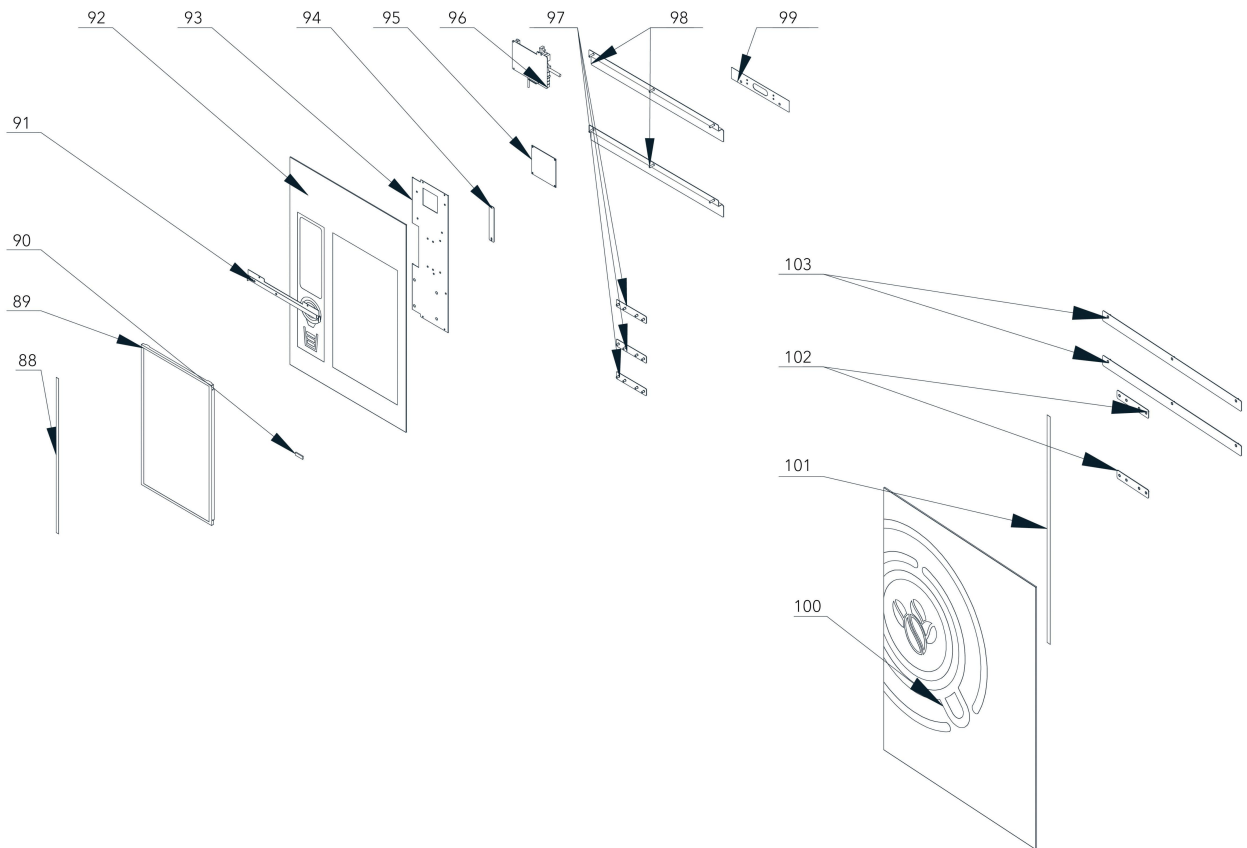

Model Machine

MACJET006

JL300-ESFB7C FREE STANDING BEAN TO CUP COFFEE VENDING MACHINE

MACJET006.T.0003

TAVOLA NR. 3 - ARTICOLO JL300-ESFB7C FREE STANDING BEAN TO CUP COFFEE VENDING MACHINE

Web	Pos.	Item	Replace by	Description
-----	------	------	------------	-------------