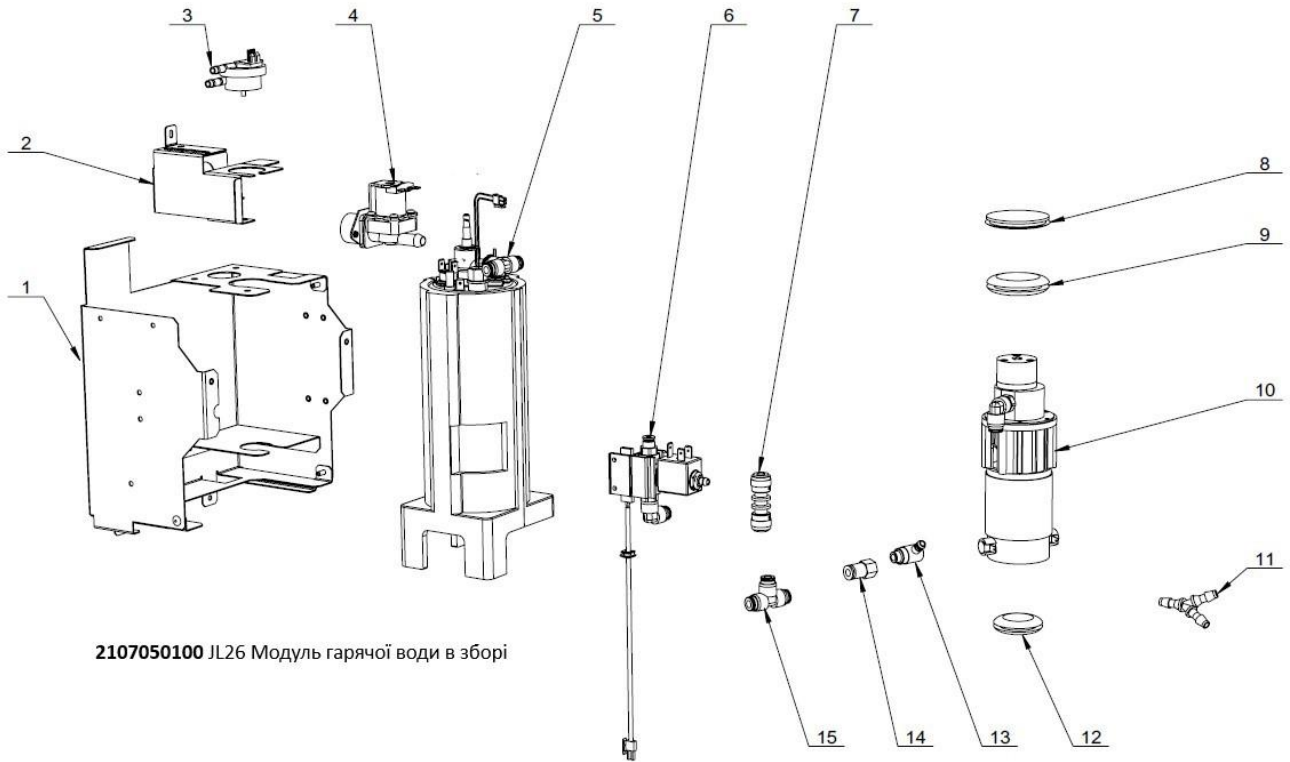

Model Machine

MACJET019

JL26-ES4C

MACJET019.T.0012

TAVOLA NR. 12 - ARTICOLO JL26-ES4C

2107050100 JL26 Модуль гарячої води в зборі