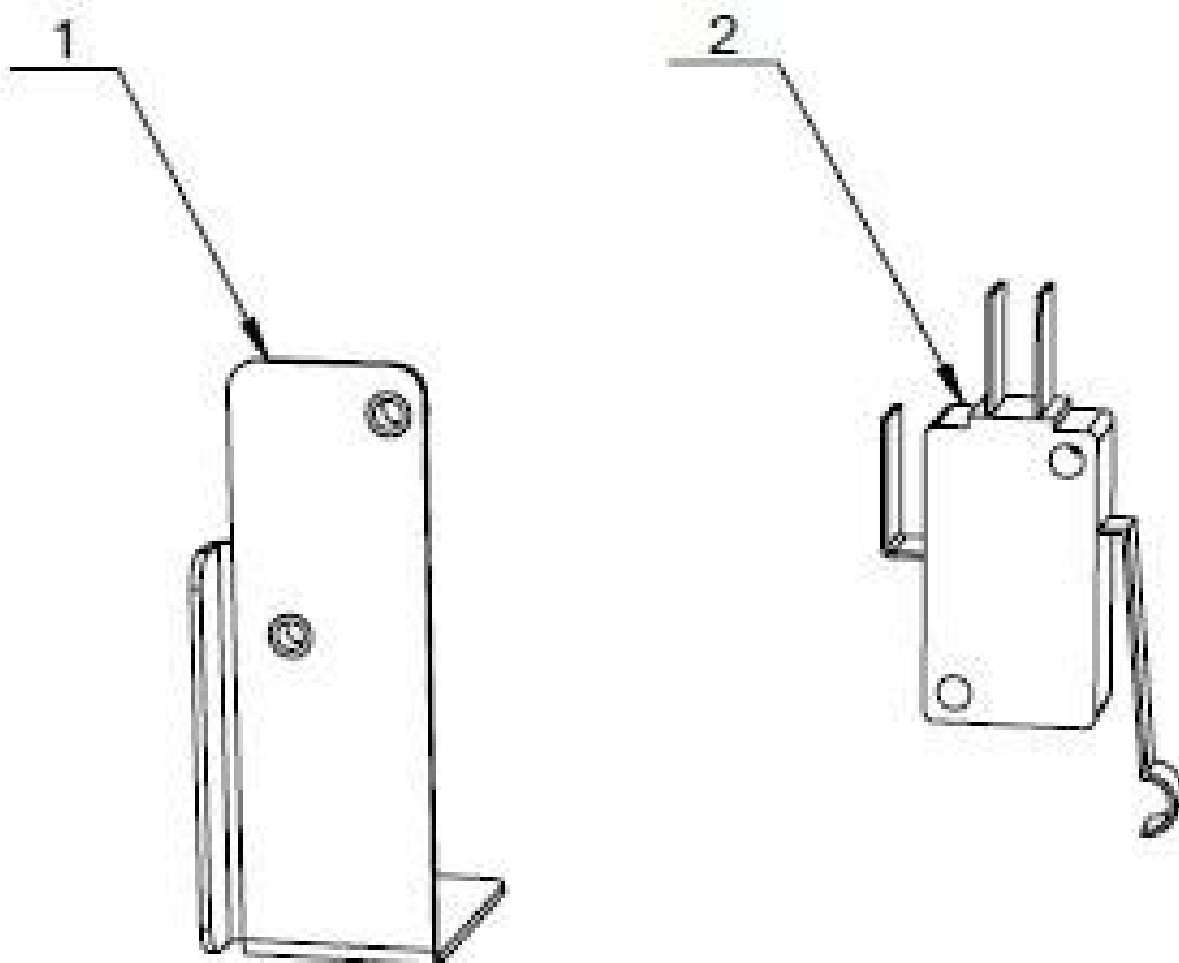

h - Мікроперемикач в зборі