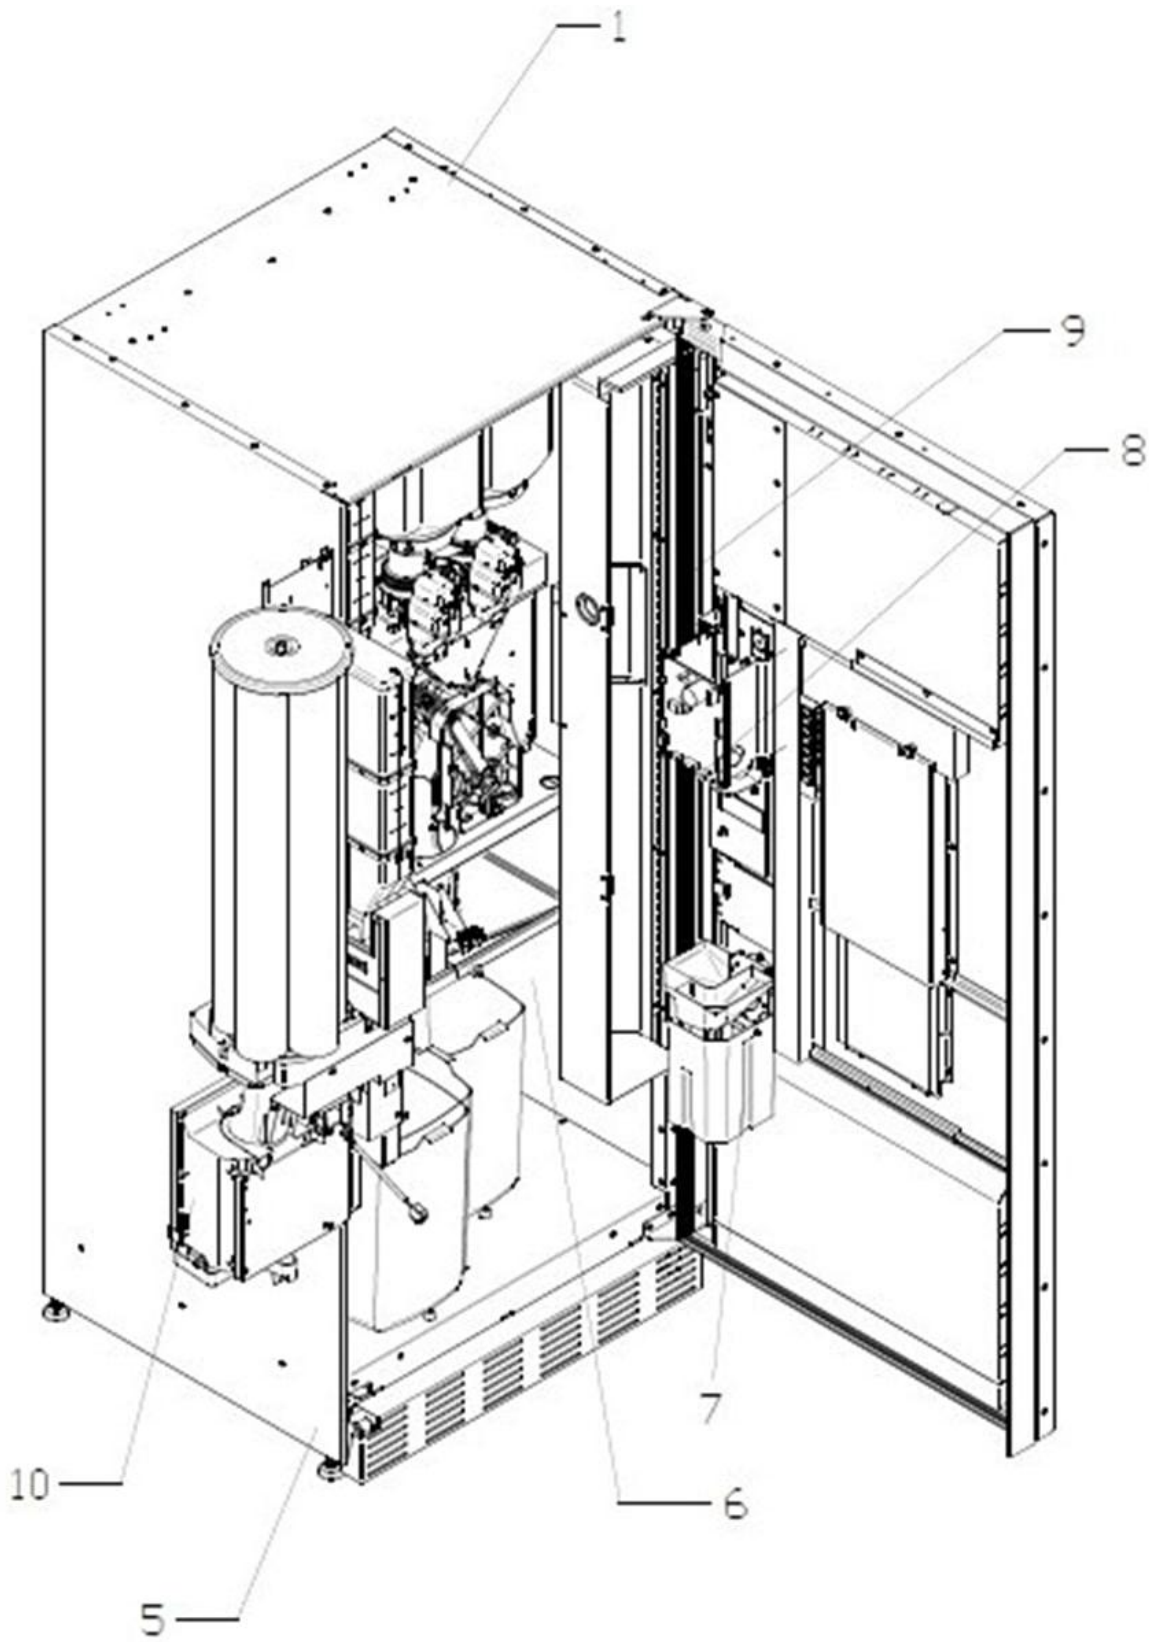

Model Machine

MACFAS008

FAS - WINNING E8 TOUCH GCD BLACK SILVER

MACFAS008.T.0010

TAVOLA NR. 10 - ARTICOLO FAS - WINNING E8 TOUCH GCD BLACK SILVER

Web	Pos.	Item	Replace by	Description

Model Machine

MACFAS008

FAS - WINNING E8 TOUCH GCD BLACK SILVER

Press - CTRL + CLICK go to item in a new window

Натисніть - Ctrl + права кнопка миші щоб відкрити запчастину в новому вікні

	1	855395	KIT STAFFE FISSAGG. MACCH. W.V./S&F183
	5	855397	KIT PIASTRE FISSAGGIO PAVIMENTO H&C
	6	C855117	KIT AUTONOMO FAS500/W/L/V 12VDC 25LT
	6	C855119	KIT AUTONOMO F500T/W/L/V 12VDC 20+20LT
	7	C855015	KIT COPERCHIO CASSA MONETE FAS500/W/L/V
	8	855136	KIT EVA DTS IRDA
	8	855436	KIT MASTER/SLAVE EXECUTIVE OMNIA
	8	855451	KIT CONTAIMPULSI W./VIC./TMT/B./A./E./P.
	9	C855087	KIT INS.MONETE SPEC. WINNING SILVER
	9	C855466	KIT INS. MONETE SPECIALE WINNING BLACK
	9	C855470	KIT MASTER/SLAVE WINNING GCD
	10	C855001	KIT FOTOCELL. BICCHIERI FAS500/W./L./V.