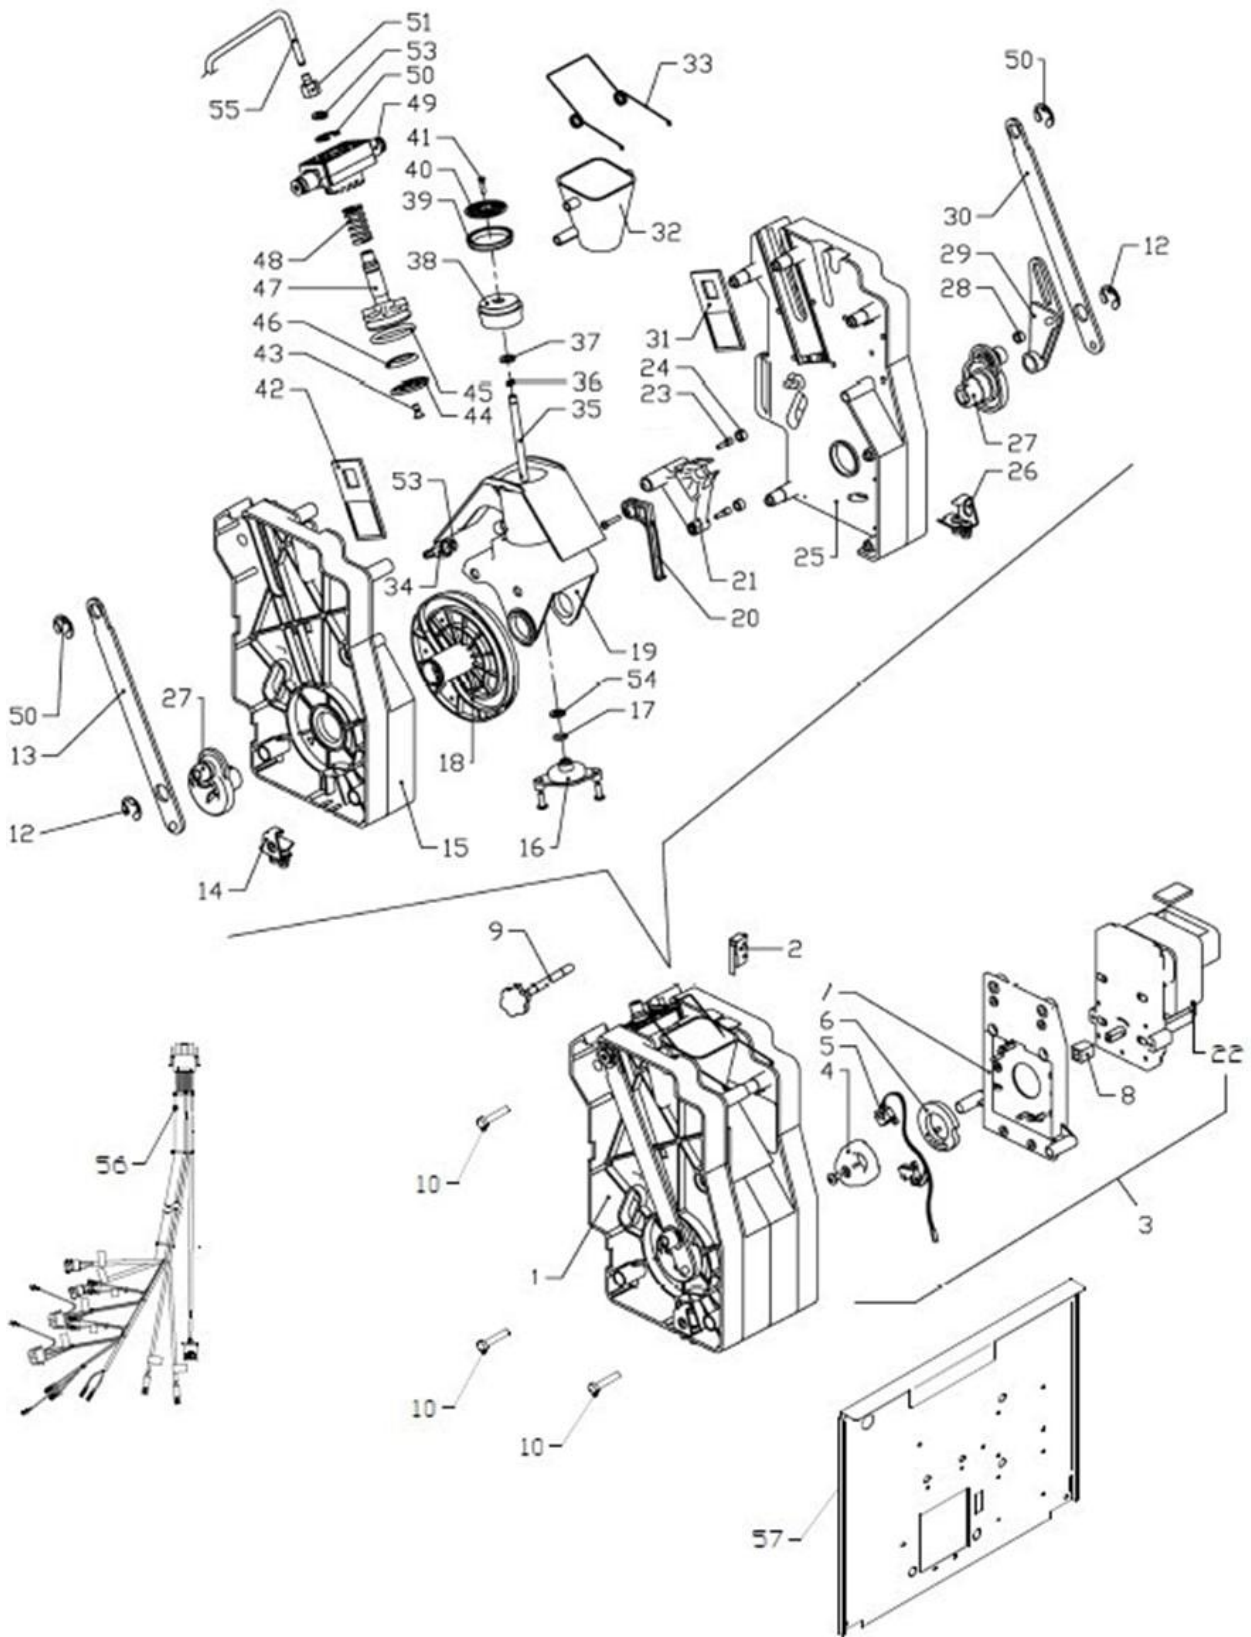

Model Machine

MACFAS008

FAS - WINNING E8 TOUCH GCD BLACK SILVER

MACFAS008.T.0009

TAVOLA NR. 9 - ARTICOLO FAS - WINNING E8 TOUCH GCD BLACK SILVER

Web	Pos.	Item	Replace by	Description