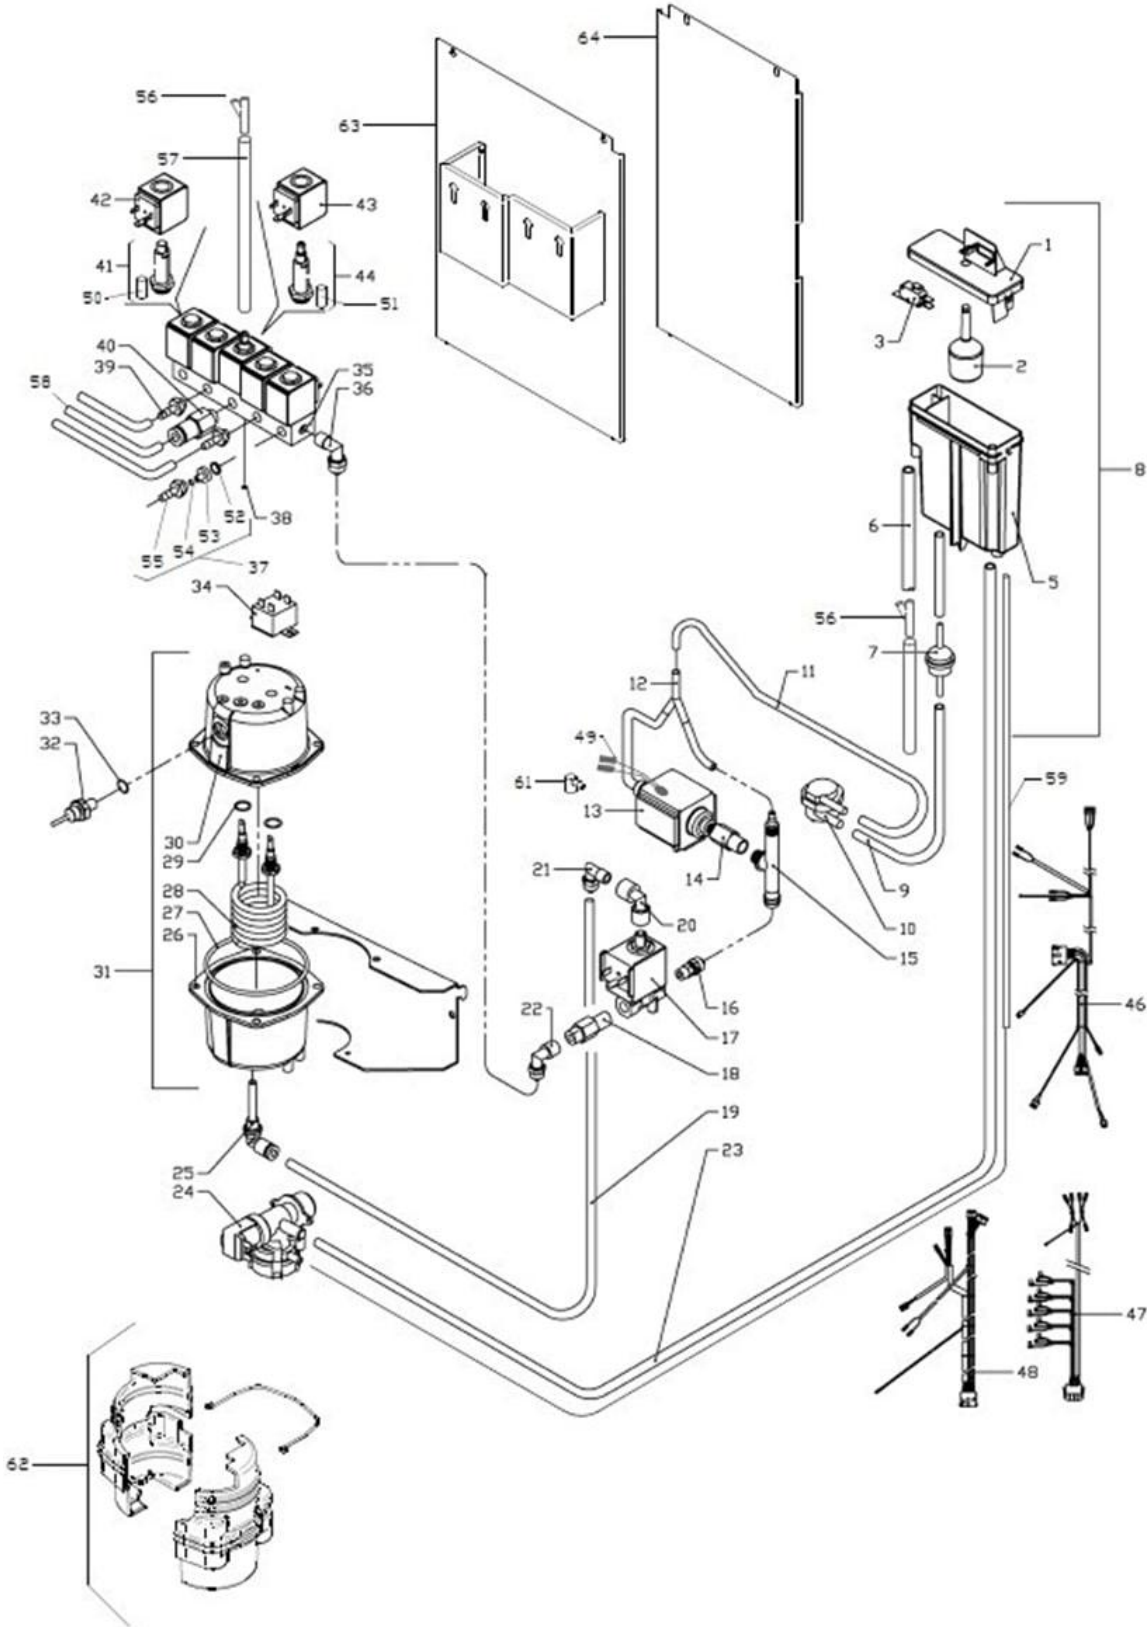

Model Machine

MACFAS008

FAS - WINNING E8 TOUCH GCD BLACK SILVER

MACFAS008.T.0008

TAVOLA NR. 8 - ARTICOLO FAS - WINNING E8 TOUCH GCD BLACK SILVER

Web	Pos.	Item	Replace by	Description