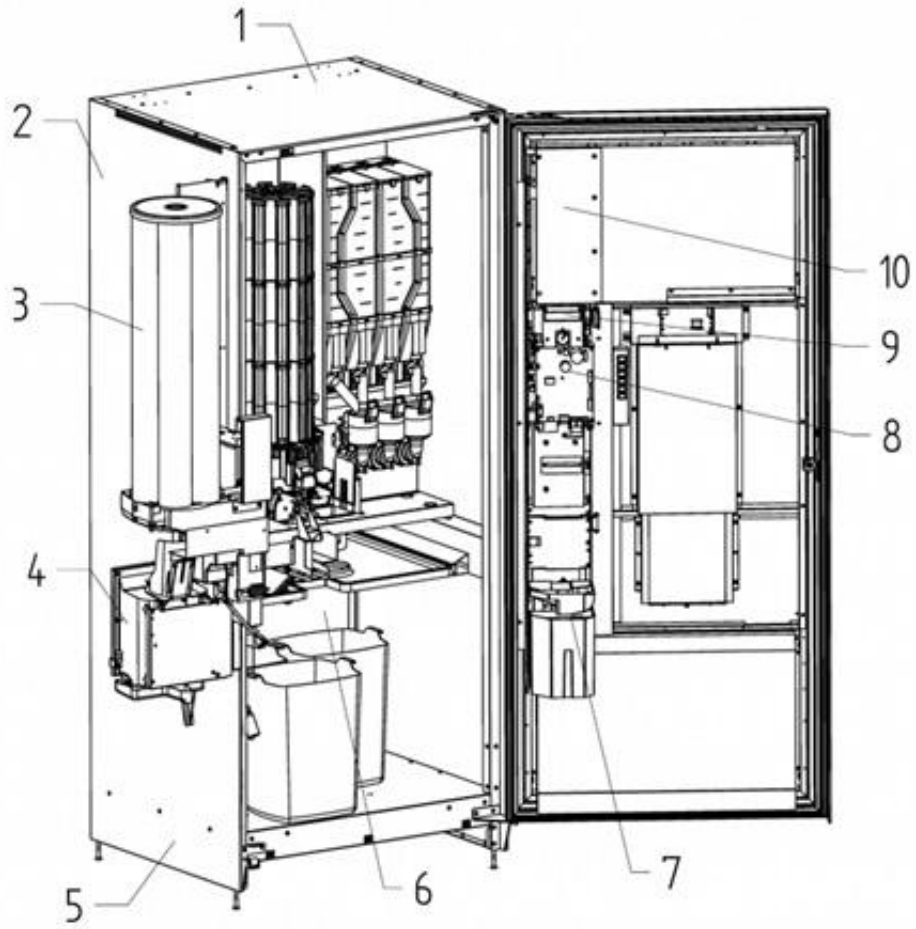

Model Machine

MACFAS010

FAS - WINNING DUO CE7

MACFAS010.T.0011

TAVOLA NR. 11 - ARTICOLO FAS - WINNING DUO CE7

Web Pos. Item

Replace by

Description

Model Machine

MACFAS010

FAS - WINNING DUO CE7

Press - CTRL + CLICK go to item in a new window

Нажмите - Ctrl + правая кнопка мыши что бы открыть запчасть в новом окне

	1	855394	WALL FIXING BRACKETS
	1	855395	KIT ABRAZADERAS DE FIJACION MAQUINAS
	4	C855001	KIT FOTOCELULA VASOS WINNING/FAS500
	5	855397	KIT CHAPAS DE FIJACION AL SUELO P/H&C
	6	C855003	KIT AUTONOMO (25 LITROS)
	6	C855004	KIT AUTONOMO WINNING/F (20+20 LITROS)
	7	C855015	KIT TAPA CAJON DE MONEDAS FAS500/WIN
	8	855136	KIT EVA DTS IRDA
	8	855376	KIT RS232/RS485/DEX-UCS INTERFACE
	8	855451	KIT MECH. COUNTER WIN./FASTER/YOUNG TMT
	9	C855466	KIT SPECIAL COINS INTROD. WINNING BLACK
	9	C855467	KIT SUPP. LETT. EUREKA ALTO WINNING STD
	9	C855468	KIT SUPP. LETT. EUREKA ALTO WINNING BLD