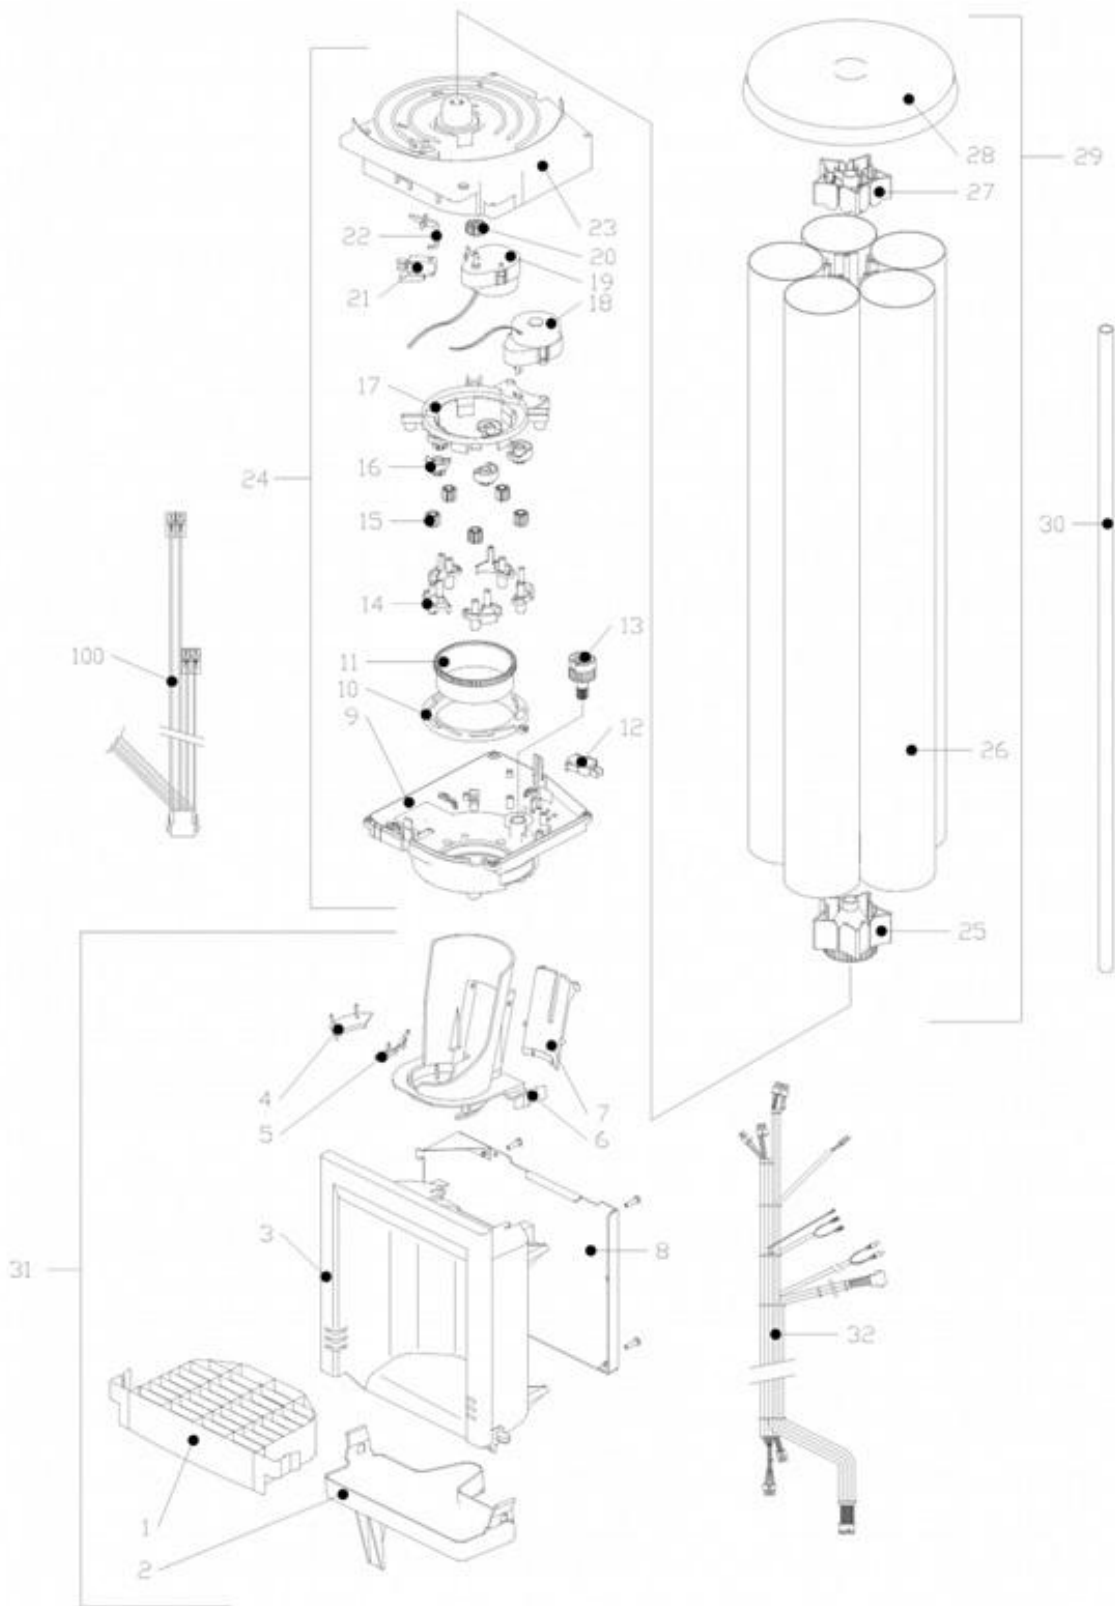

Model Machine

MACFAS010

FAS - WINNING DUO CE7

MACFAS010.T.0006

TAVOLA NR. 6 - ARTICOLO FAS - WINNING DUO CE7

Web	Pos.	Item	Replace by	Description

Model Machine

MACFAS010

FAS - WINNING DUO CE7

Press - CTRL + CLICK go to item in a new window

Нажмите - Ctrl + правая кнопка мыши что бы открыть запчасть в новом окне

	1	C400149	CUP STATION GRID
	2	C400148	DRIP TRAY
	3	C400147	CUP STATION
	4	C400152	LEFT CUP REDUCTION
	4	C400347	SPECIAL LEFT CUP REDUCTION
	5	C400153	RIGHT CUP REDUCTION
	5	C400348	SPECIAL RIGHT CUP REDUCTION
	6	C400150	CUP CHUTE
	7	C400151	CUPS TILTING CHUTE
	8	C750013	ASS.SUPP.STAZIONE BICCHIERI FASHION
	9	C400114	CUPS DISPENSER BOTTOM
	10	C400115	CUPS DISPENSER SELECTION DRUM
	11	C400116	CUPS DISPENSER CROWN WHEEL
	12	16300521A	MICROSWITCH XGK2-81-S20-Z1
	13	C400117	CUPS DISPENSER COPULING PINION
	14	C400118	CUPS DISPENSER LINK
	15	C400119	CUPS DISP. Z10 PINION
	16	C400120	CUPS DISP. DE26 VOLUTE
	17	C400121	CUPS DISP. COVER
	18	C302026	20S SAIA MOTOR + PIN S.1.5 L10
	19	C302026	20S SAIA MOTOR + PIN S.1.5 L10
	20	C400124	COLUMN ROTATION MOTOR Z14 PINION
	21	310453	MICROSWITCH NC 15GR
	22	C400123	CUPS PRESENCE LEVER
	23	C400122	CUPS DISP. BASE
	24	C850022	CUPS DISPENSER ASSEMBLY
	25	C400125	LOWER BUSH
	27	C400127	UPPER BUSH
	28	C400504	CUPS CAROUSEL CAP
	29	C850366	CUP STORE ASSEMBLY
	30	C700032	TURNTABLE TUBE
	31	C850267	MONT.STAZ.BICCHIERI FASHION FORATA -18
	32	C300172	CABL. DB/RIF/BECCUCCI WINNING G+C
	100	C310291	CUPS COLUMN HARNESS