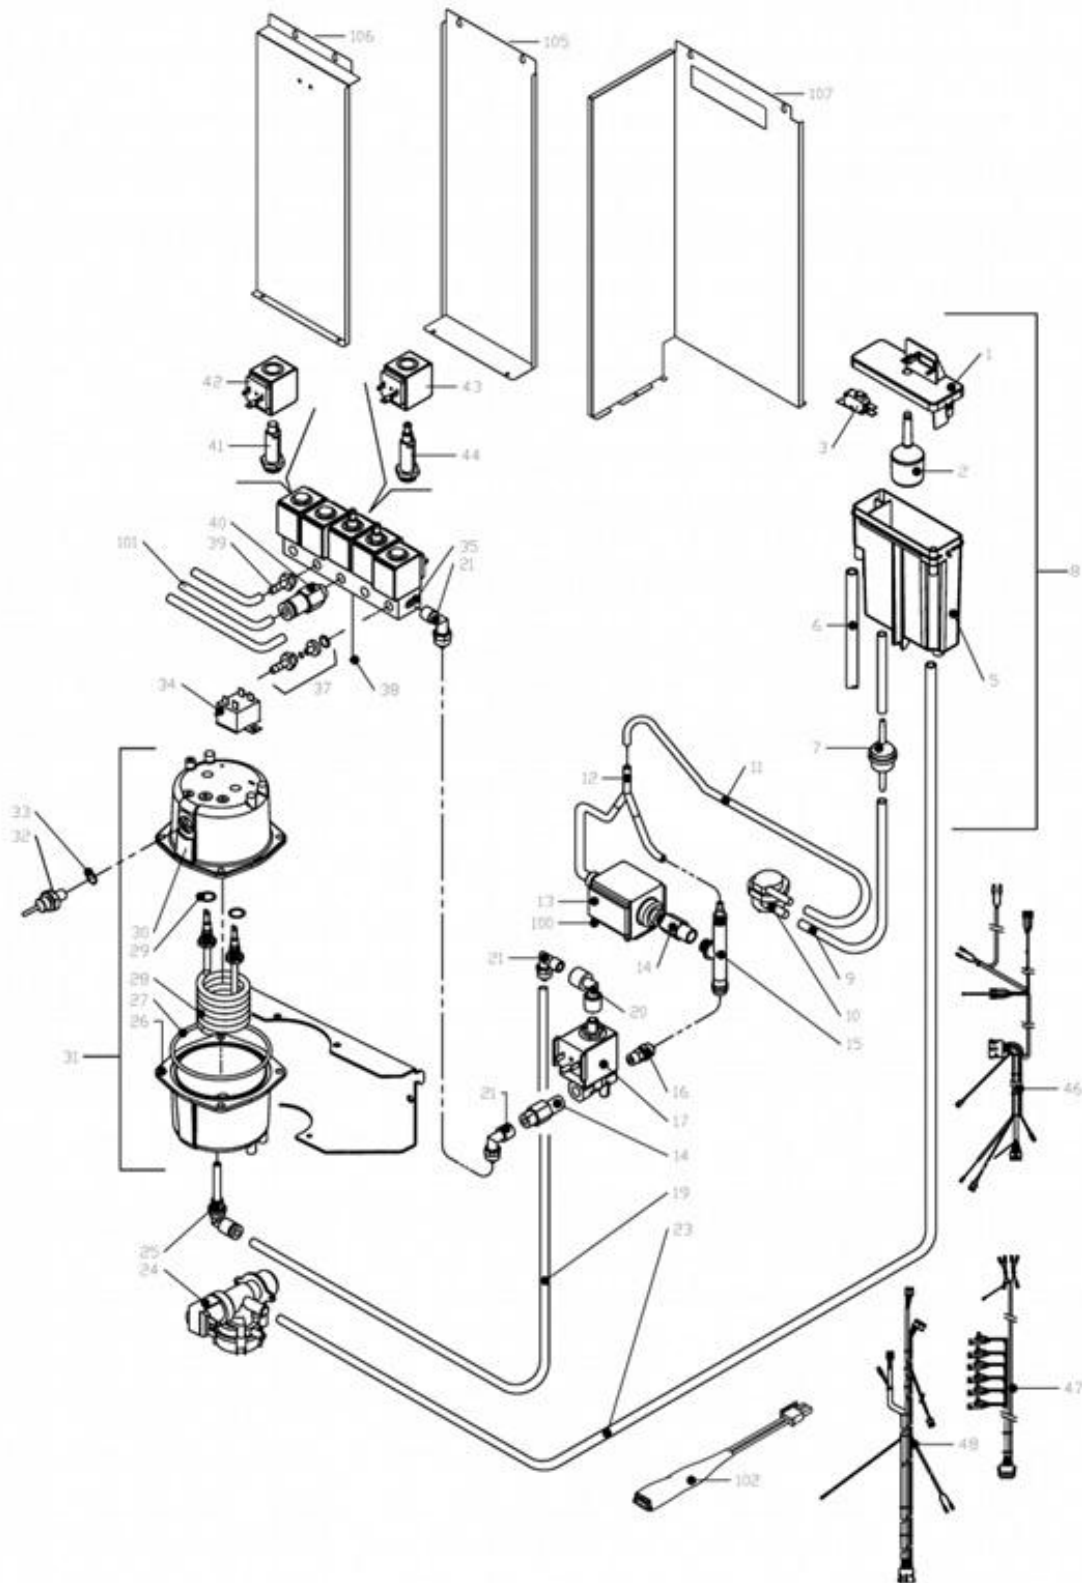

Model Machine

MACFAS010

FAS - WINNING DUO CE7

MACFAS010.T.0009

TAVOLA NR. 9 - ARTICOLO FAS - WINNING DUO CE7

Web	Pos.	Item	Replace by	Description

Model Machine

MACFAS010

FAS - WINNING DUO CE7

Press - CTRL + CLICK go to item in a new window

Нажмите - Ctrl + правая кнопка мыши что бы открыть запчасть в новом окне

	3	C322024	MICROSWITCH N/C SERIES VRSRCMCA1AA68
	6	108041	SILICONE BROWN HOSE 8X12 70SH
	7	C390011	NET FILTER 200M
	8	C850463	MONT.AIR-BREAK WINNING 750 CE7
	9	11000126A	TRANSPARENT SILICONE HOSE 5X8
	10	C389005	FLOWMETER DIGMESA DN 1,8
	11	11000126A	TRANSPARENT SILICONE HOSE 5X8
	12	11000193A	Y JOINT PIPE 8
	13	C390017	PUMP HD ODE PX50 230V-A2P-N02-01
	14	16001034A	NO RETURN VALVE 1/8 M/F
	15	205104	BY-PASS T VALVE CALIBRATION 13,5+/-
	16	15200304A	MALE CONIC STRAIGHT JOINT 6/4-1/8
	17	C320022	3 WAYS ELECTROV. D 2,5 V220/230 50-60HZ
	19	11000139A	CALIBRATED LEGRIS TEFLON PIPE 4X6
	20	210243	ANGLE JOINT 1/8 F/F E2109001
	21	15200301A	MALE ANGLE JOINT 6/4-1/8
	23	108038	SILICONE BROWN HOSE 5X8 70SH
	24	C320024	WATER INLET VALVE
	25	C750230	WATER INLET CONNECTION PIPE INOX TM4
	27	221109	O-RING 4362 LS.R. RED SH.70+-5 TIGER
	28	C322014	BOILER RESISTANCE 1450W-230
	29	17000045A	SILICON O-RING 109 70SH
	31	C850017	TT PRESSURE BOILER ASSEMBLY
	32	C389007	PROBE PT1000 CL.B POZZ. ATT. 1/4 AISI316
	33	17000069A	VITON O-RING 0120-30
	34	C322015	BIMETALLIC THERMOSTAT
	35	C320042	GR.ELETT.A MAS.3+2 C/FOR.V230-50 316 TM4
	37	C850291	STRAIGHT JOINT WITH NOZZLE + GASKET
	38	221090	O-RING 2025
	39	210241	STRAIGHT JOINT + O-RING
	40	Y53265010 0	RAPID JUNCTION 4-1/8
	41	C750234	KIT 2 WAYS SLEEVE 5W KT100R1V25-HJ
	42	310371	COIL LBA05230AS
	43	310372	COIL BDA08223DS
	44	C750235	KIT 3 WAYS SLEEVE 8W KT130H1V30-H
	46	C300174	INTERFACCIA GRUPPO CALDAIA WINNING G+C
	47	C300178	CABLAGGIO EV E CALDAIA PRESS. WINNING 4E
	48	C300173	INTERF. GEP/VOL/AIR-BREAK WINNING G+C
	101	Y20000002 1	HOSE FEP D.4X2,5
	102	C845042	230V DETECTION SENSOR ASSEMBLY
	105	C750147	ASS.COPERTURA CENTRALE WINNING CE7
	106	C750146	ASS.COPERTURA AIR-BREAK WINNING CE7
	107	C750145	ASS.COPERTURA PANN. ELET. WINNING CE7