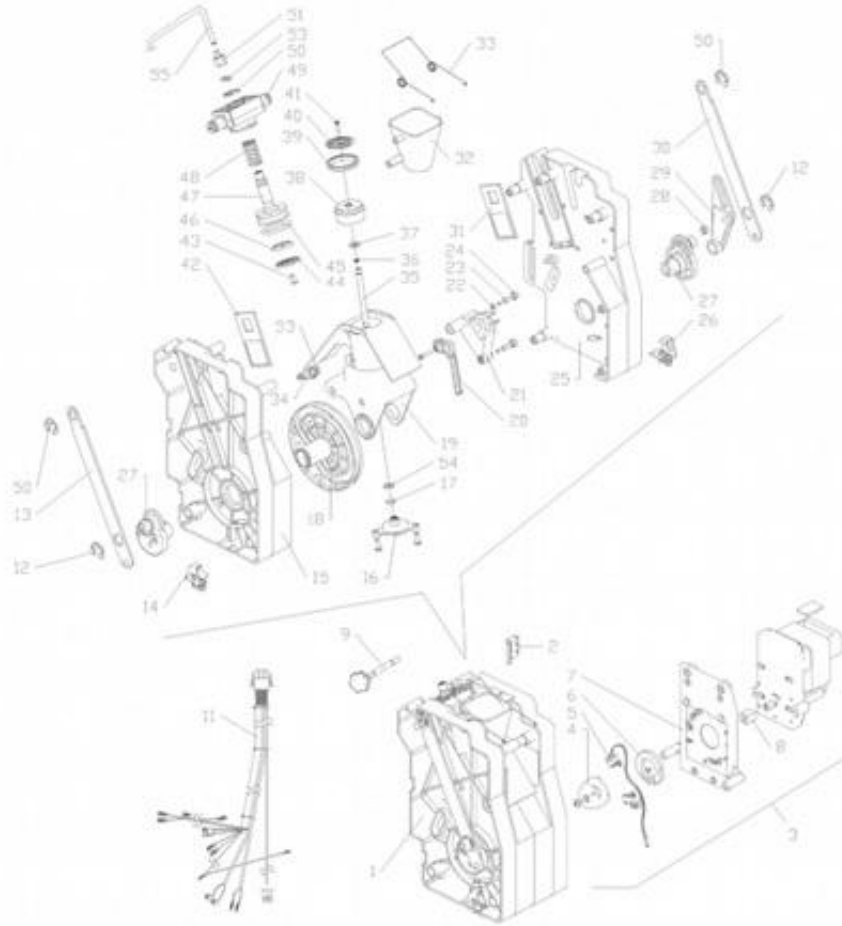

Model Machine

MACFAS010

FAS - WINNING DUO CE7

MACFAS010.T.0010

TAVOLA NR. 10 - ARTICOLO FAS - WINNING DUO CE7

Web	Pos.	Item	Replace by	Description

Model Machine

MACFAS010

FAS - WINNING DUO CE7

Press - CTRL + CLICK go to item in a new window

Нажмите - Ctrl + правая кнопка мыши что бы открыть запчасть в новом окне

	1	C843052CO	COFFEE BREWER DIAM. 37 ASSEMBLY
	2	C322022	MICROSWITH
	3	C843042CO	PERLA/W. CE7 COFFEE BREWER MOTORGear
	4	C400252	MOTOR CRANK
	5	C300124	COFFEE BREWER MICRO WIRING 2
	6	C400424	CLOCKWISE MICROSWITCH CAM
	7	C750055	MICROSWITCH BOX ASSEMBLIY
	9	C743026	COFFEE BREWER PIVOT
	11	C300141	COFFEE BREWER HARNESS
	12	14300066A	INOX RADIAL RING D12
	13	C743011	COFFEE BREWER ROD
	15	C743008	COFFEE BREWER RIGHT COVER
	16	C400286	ROD SLIDE
	17	Y40222300 0	O-RING 7,65 X 1,78 VITON NSF
	18	C400457	COFFEE BREWER CAM
	19	C400234	INFUSION CHAMBER
	20	C743022	ROCKING LEVER ASS.Y
	21	C743014	PUSHER TRIANGLE
	23	C700067	SLIDING BUSH PIVOT
	24	C700058	SLIDING BUSH
	25	C743009	COFFEE BREWER LEFT COVER
	27	C400241	CRANK
	28	C700058	SLIDING BUSH
	29	C400238	TRAPEZE
	30	C743011	COFFEE BREWER ROD
	31	C400249	FILTER HOLDER SLIDE
	32	C400247	FUNNEL
	33	211201	FUNNEL SPRING
	34	210283	FEM. JOINT 1/8 NSF EUROFIT
	35	C700050	EJECTOR STEM
	36	14300068A	INOX RADIAL RING D4
	37	204017	INOX WASHER 6,4X12X1,6
	38	C400335	COFFEE GROUP PISTON
	39	17100034A	TEFLON GASKET D.37
	40	631205	FILTER DIAMETER 37
	41	Y50360312 0	SCREW M3X12 UNI6109 A2
	42	C400249	FILTER HOLDER SLIDE
	43	Y50360410 0	INOX SCREW M4X10
	44	Y46151700 0	COFFEE BREWER TOP FILTER
	45	17000036A	SILOPREN O-RING 4118
	46	C400383	REDUCTION FROM PISTON TO FILTER
	47	C743017	UPPER PISTON D. 37
	48	211140	GROUP EJECTOR SPRING
	49	C743016	FILTER HOLDER
	50	14300067A	INOX RADIAL RING D10
	51	210281	STRAIGHT LEGRIS FEMALE 1/8 JUNCTION
	53	17000047A	VITON O-RING 2025
	54	221076	SLIDE STEPSEAL 2K RSK000060-MF4
	55	Y20000002 1	HOSE FEP D.4X2,5