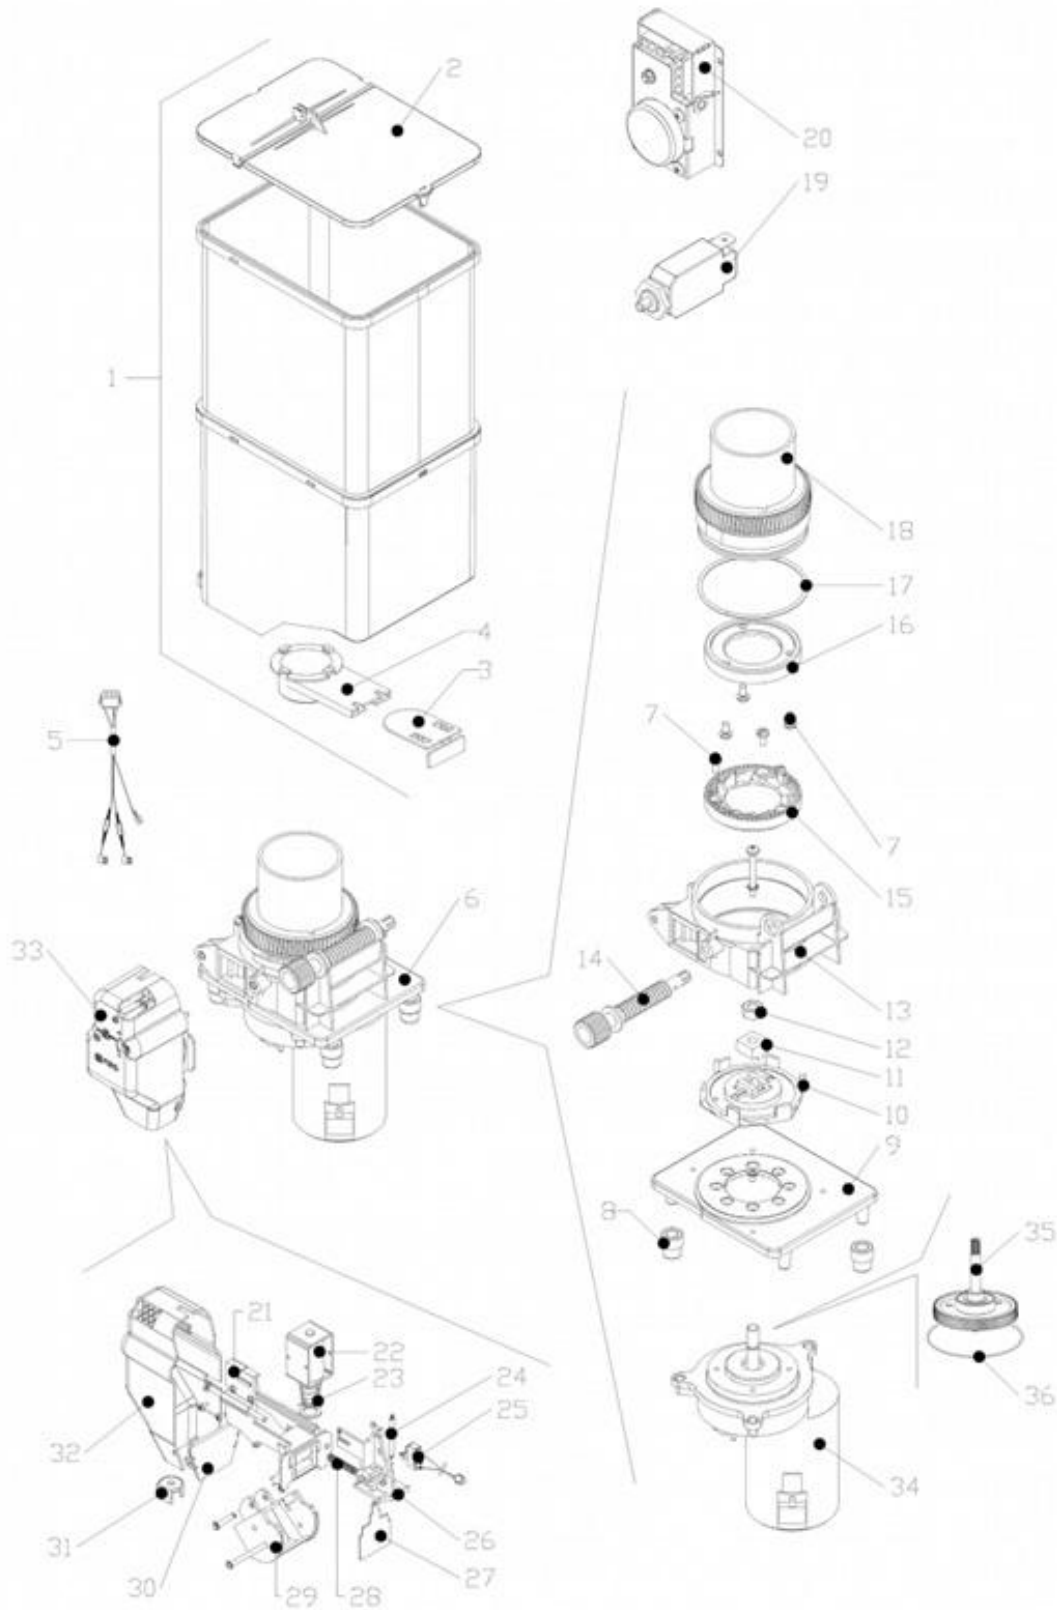

Model Machine

MACFAS010

FAS - WINNING DUO CE7

MACFAS010.T.0007

TAVOLA NR. 7 - ARTICOLO FAS - WINNING DUO CE7

Web	Pos.	Item	Replace by	Description

Model Machine

MACFAS010

FAS - WINNING DUO CE7

Press - CTRL + CLICK go to item in a new window

Нажмите - Ctrl + правая кнопка мыши что бы открыть запчасть в новом окне

	1	C850004	BEANS COFFEE CANISTER ASSEMBLY
	2	C400198	COFFEE CANISTER CAP
	3	C400192	COFFEE CANISTER SLIDE
	4	C400423	TERMINALE CAMPANA CAFFE'
	5	C300116	GRINDER POWER SUPPLY LOOM
	6	C843047CO	FAS MF1 GRINDER ASSEMBLY
	7	201101	INOX SCREW TCI M4X8 UNIENISO1580
	8	C400277	SUPPORT RUBBER
	9	631357	GRINDER BASE
	10	631363	SUPPORT FOR BOTTOM BLADE
	11	631358	FIXING NUT FOR BLADE HOLDER
	12	203054	HEXAG. INOX NUT M8 UNI ISO 4032
	13	C743023	GRINDER BODY
	14	C400505	REGULATION SCREW
	15	C700049	PLANE MILL 63,5 KEBER MOD. 0334
	16	C700049	PLANE MILL 63,5 KEBER MOD. 0334
	17	221043	O-RING 3212 NBR 70 SHORE
	18	C743029	REGULATION RING NUT
	19	310361	SCHURTER DISJUNCTOR T11-211-1
	20	C845033	POWER BOARD FOR GRINDER 230V DC
	21	C400485	DOSER DF1 BODY
	22	C320025	SAIA ELECTROMAGNET MA-B75M-3010 A
	23	15000058B	MAGNET SPRING
	24	15000048A	RETURN SPRING DOSER JAW
	25	C300129	DOSER MICROSWITCH WITH LOOM
	26	C400484	DOSER MICROSWITCH SUPPORT
	27	631359	DOSER PLATE DF1
	28	211156	SPRING-SCREW FOR DOSER REGULATION
	29	C400490	DOSER JAW
	30	C400482	DOSER DF1 COVER CAP
	31	C400488	DOSER RIGHT FIXING SUPPORT
	32	C400483	DOSER DF1 COVER
	33	C843048CO	COFFEE DOSER DF1 ASSEMBLY
	34	C300128	AMETEK GRINDER MOTOR
	35	C390012	INGRANAGGIO C/PERNO E SEEGER
	36	221311	O-RING 74,00 X 1,78