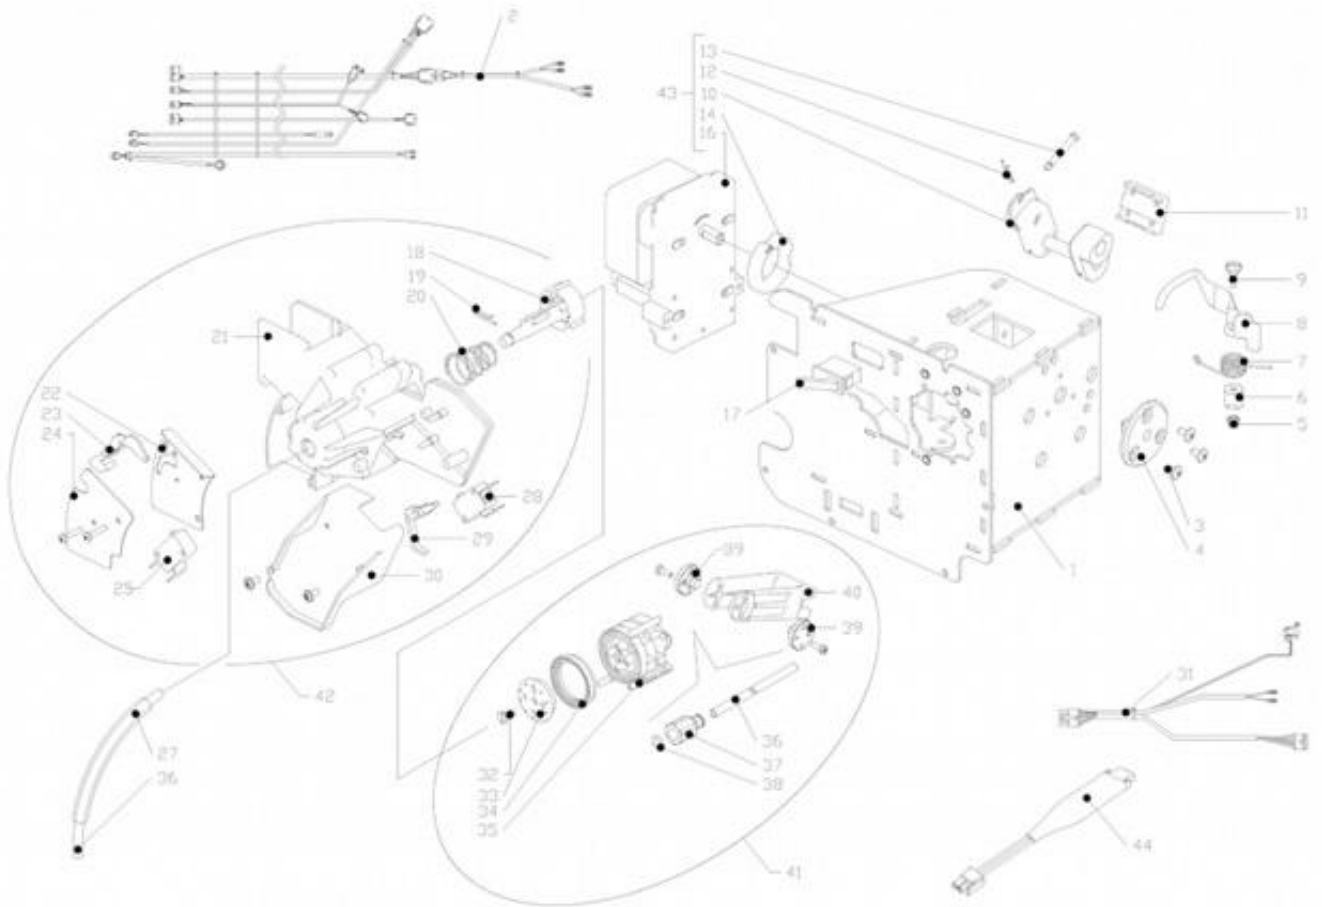

Model Machine

MACFAS010

FAS - WINNING DUO CE7

MACFAS010.T.0008

TAVOLA NR. 8 - ARTICOLO FAS - WINNING DUO CE7

Web	Pos.	Item	Replace by	Description

Model Machine

MACFAS010

FAS - WINNING DUO CE7

Press - CTRL + CLICK go to item in a new window

Нажмите - Ctrl + правая кнопка мыши что бы открыть запчасть в новом окне

	1	C750139	SUPPORTO GRUPPO INFUSORE WINNING G+C
	2	C300179	CABLAGGIO GRUPPO CAPSULE WINNING G+C
	4	C700074	SHAFT SPIGOT
	6	C400523	CAPSULE PUSHER LEVER - SPRING SPIGOT
	7	211224	LIQUID CONVEYOR SPRING
	8	C400524	CAPSULE PUSHER LEVER
	9	15200046A	SCREW
	10	C850380	CRANKSHAFT
	12	211211	INOX SPLIT-PIN 20X5.5 PIN 3.5
	13	C700077	MOTORGEAR PIN
	14	C400525	CAPSULES BREWER GEARMOTOR CAM
	16	C302035	SELF-LOCKING GEARMOTOR 24V
	17	C322022	MICROSWITH
	18	C400518	CAPSULE LOWER PISTON
	19	211211	INOX SPLIT-PIN 20X5.5 PIN 3.5
	20	211158	LOWER PISTON SPRING CAPSULES BREWER
	21	C400517	BREWER UNIT
	22	C855103	KIT COPERTURE MICRO GR.CAPSULE
	23	C400558	LEVA PRESENZA CAPSULA
	24	C855103	KIT COPERTURE MICRO GR.CAPSULE
	25	310453	MICROSWITCH NC 15GR
	27	108038	SILICONE BROWN HOSE 5X8 70SH
	28	310453	MICROSWITCH NC 15GR
	29	C400123	CUPS PRESENCE LEVER
	30	C400599	MICRO COVER
	31	C300200	MICRO/MOTOR/ENCODER HARNESS
	32	Y50360410 0	INOX SCREW M4X10
	33	C400527	UPPER PISTON CAP
	34	C400529	PISTON GASKET
	35	C743028	UPPER PISTON
	36	Y20000002 1	HOSE FEP D.4X2,5
	37	210281	STRAIGHT LEGRIS FEMALE 1/8 JUNCTION
	38	17000047A	VITON O-RING 2025
	39	C700076	CONNECTING ROD REGISTER
	40	631425	CONNECTING ROD
	41	C850465	CE7/PERLA 24V BREWER UNIT PISTON ASS.
	42	C850457	MONTAG.CAMERA INFUSORE WINNING 750 CE7
	43	C850455	CE7/P.24 CAPSULES UNIT MOTOR ASSEMBLY
	44	C845042	230V DETECTION SENSOR ASSEMBLY