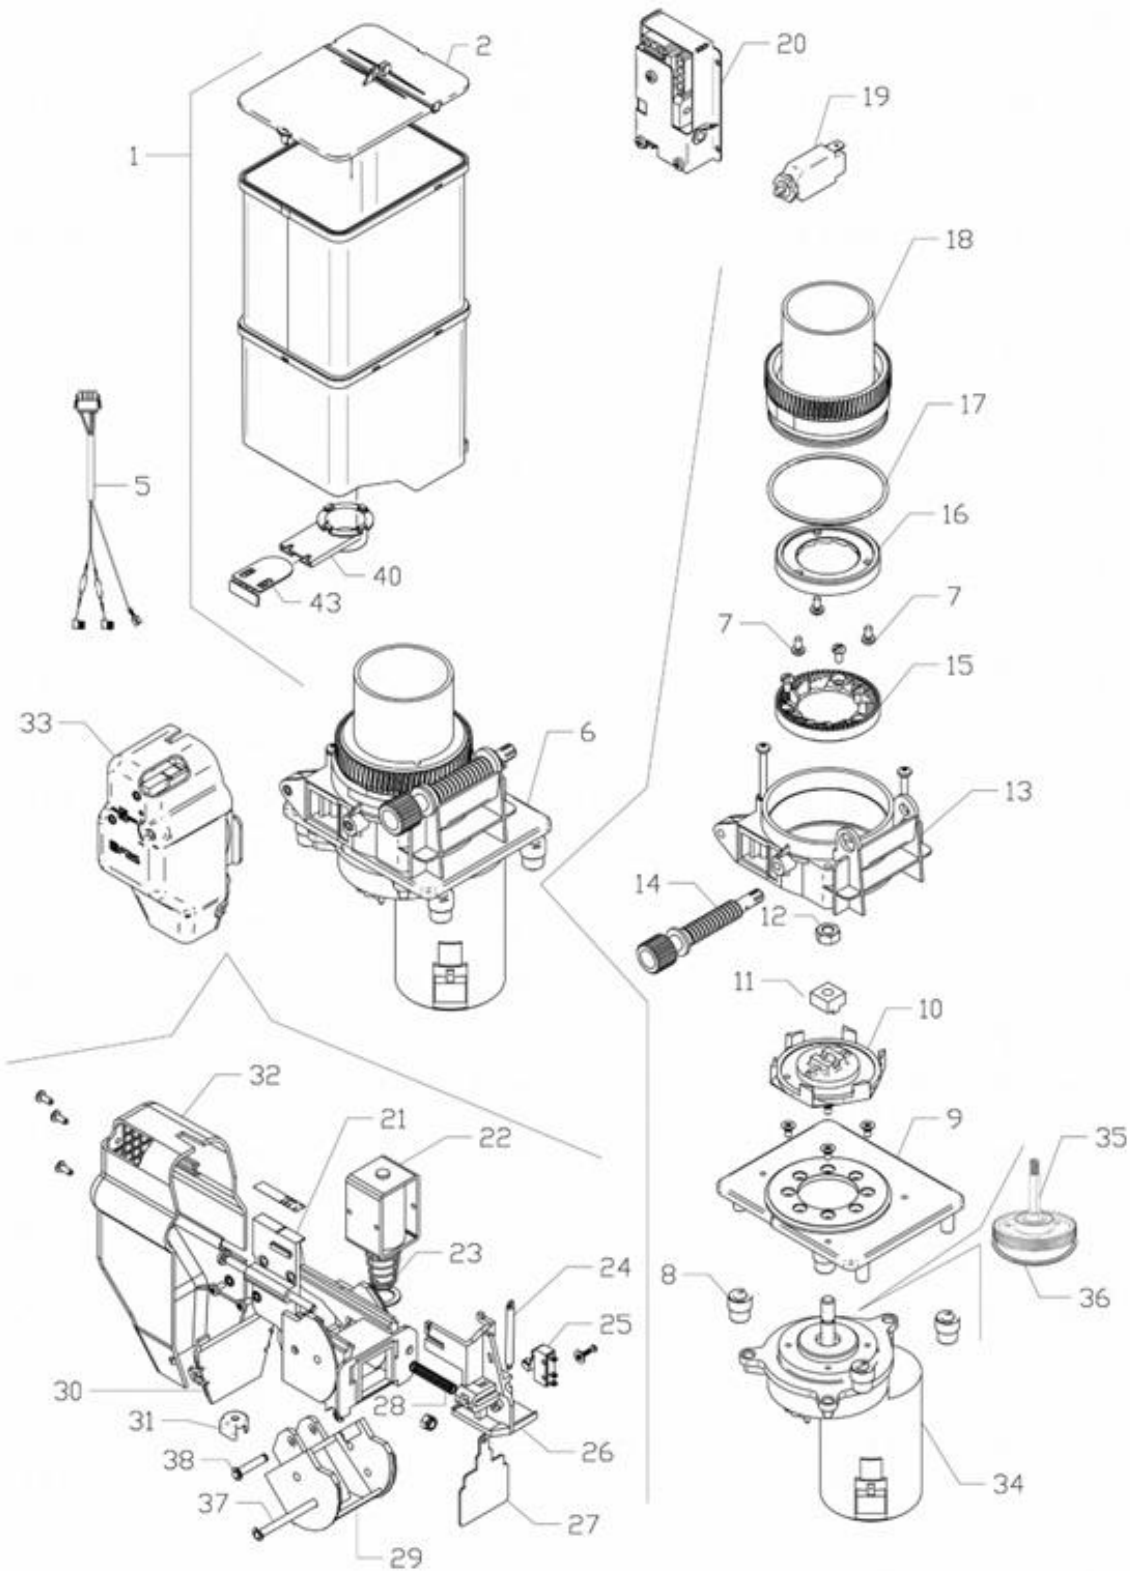

Model Machine

MACFAS003

FAS - 500T MONO CAMPANA

MACFAS003.T.0007

TAVOLA NR. 7 - ARTICOLO FAS - 500T MONO CAMPANA

Web	Pos.	Item	Replace by	Description

Model Machine

MACFAS003

FAS - 500T MONO CAMPANA

Press - CTRL + CLICK go to item in a new window

Нажмите - Ctrl + правая кнопка мыши что бы открыть запчасть в новом окне

	1	C850004	BEANS COFFEE CANISTER ASSEMBLY
	2	C400198	COFFEE CANISTER CAP
	5	C300116	GRINDER POWER SUPPLY LOOM
	6	C843047CO	FAS MF1 GRINDER ASSEMBLY
	7	201101	INOX SCREW TCI M4X8 UNIENISO1580
	8	C400277	SUPPORT RUBBER
	9	631357	GRINDER BASE
	10	631363	SUPPORT FOR BOTTOM BLADE
	11	631358	FIXING NUT FOR BLADE HOLDER
	12	203054	HEXAG. INOX NUT M8 UNI ISO 4032
	13	C743023	GRINDER BODY
	14	C400505	REGULATION SCREW
	15	C700049	PLANE MILL 63,5 KEBER MOD. 0334
	16	C700049	PLANE MILL 63,5 KEBER MOD. 0334
	17	221043	O-RING 3212 NBR 70 SHORE
	18	C743029	REGULATION RING NUT
	19	310361	SCHURTER DISJUNCTOR T11-211-1
	20	C845047	GRINDER CONTROL BOARD ASS.
	21	C400485	DOSER DF1 BODY
	22	C320025	SAIA ELECTROMAGNET MA-B75M-3010 A
	23	15000058B	MAGNET SPRING
	24	15000048A	RETURN SPRING DOSER JAW
	25	C300129	DOSER MICROSWITCH WITH LOOM
	26	C400484	DOSER MICROSWITCH SUPPORT
	27	631359	DOSER PLATE DF1
	28	211156	SPRING-SCREW FOR DOSER REGULATION
	29	C400490	DOSER JAW
	30	C400482	DOSER DF1 COVER CAP
	31	C400488	DOSER RIGHT FIXING SUPPORT
	32	C400483	DOSER DF1 COVER
	33	C843048CO	COFFEE DOSER DF1 ASSEMBLY
	34	C300128	AMETEK GRINDER MOTOR
	35	C390012	INGRANAGGIO C/PERNO E SEEGER
	36	221311	O-RING 74,00 X 1,78
	37	12300164A	COFFEE DOSE BREAK PIN
	38	205003	STOP RING 3,2MM UNI7434
	40	C400423	TERMINALE CAMPANA CAFFE'
	43	C400192	COFFEE CANISTER SLIDE