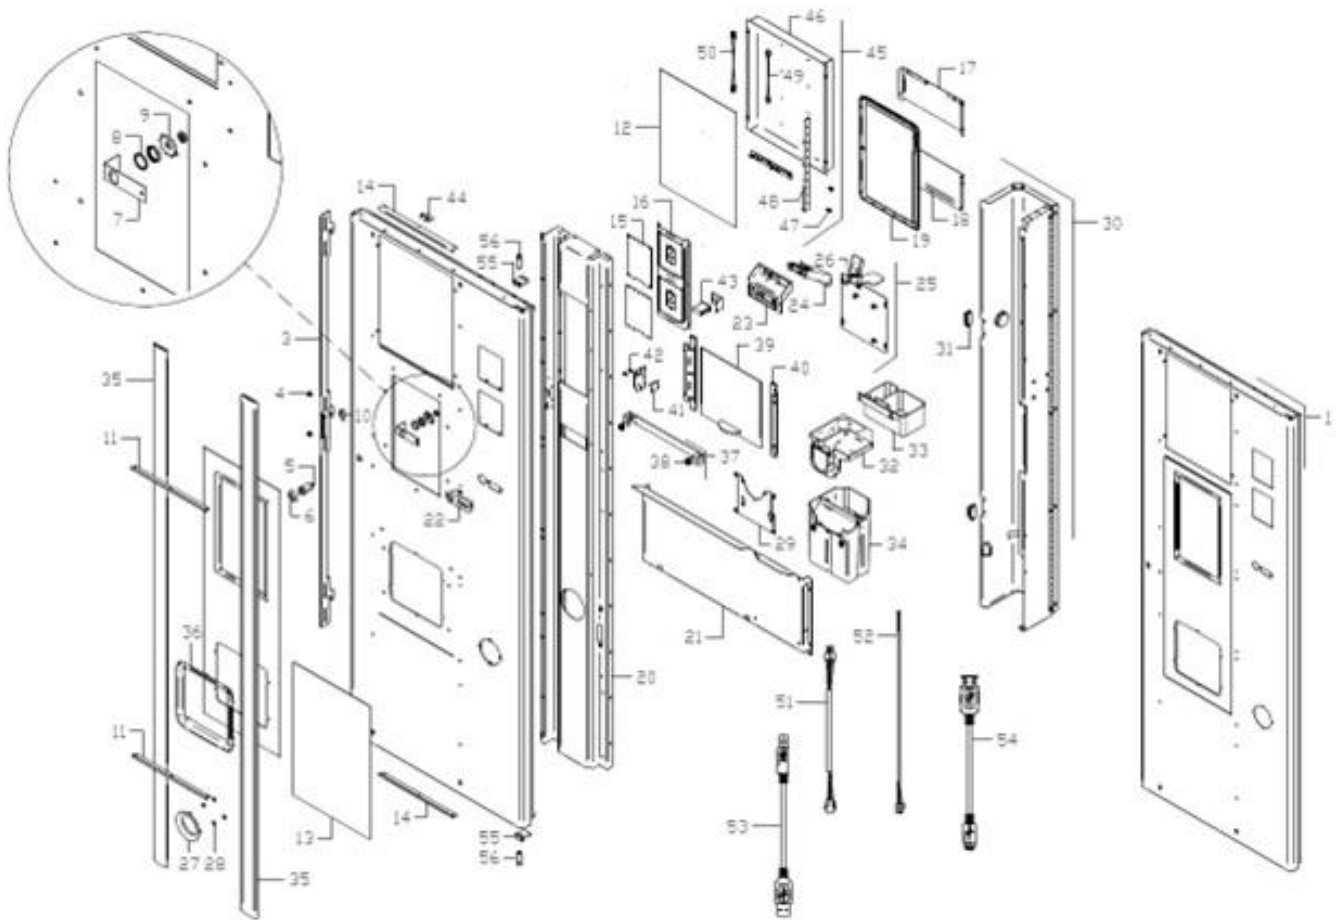

Model Machine

MACFAS003

FAS - 500T MONO CAMPANA

MACFAS003.T.0003

TAVOLA NR. 3 - ARTICOLO FAS - 500T MONO CAMPANA

Web	Pos.	Item	Replace by	Description

Model Machine

MACFAS003

FAS - 500T MONO CAMPANA

Press - CTRL + CLICK go to item in a new window

Нажмите - Ctrl + правая кнопка мыши что бы открыть запчасть в новом окне

	1	C725146	DOOR + CENTRAL PANEL ASSEMBLY FAS500T
	3	C825208	3 POINTS HOOKING ROD ASSEMBLY FAS500T
	4	C700081	CLOSING ROD BUSHING FAS500
	5	210363	BLOCK LOCK RIELDA MOD. 511 RS1+KEY
	6	700505	LOCK PROTECTION WASHER
	7	627951	LOCK BLOCK BRACKET FAS500T
	8	204026	NOTCHED WASHER ZN EURO-LOCKS B4283
	9	624672	120° LOCK FRAME
	10	627553	DOOR CLOSING ADJUSTABLE PLATE FAS500
	11	627828NN	ALUMINIUM T PROFILE FAS500T
	12	C400757	UPPER DOOR LEXAN FAS500T C18
	13	C400758	DOWN DOOR LEXAN FAS500T C18
	14	C725132IV	LEXAN L PROFILE WITH INSERTS FAS500T
	15	627549	PAYMENT SYSTEMS COVER FAS500
	16	C725040	UPPER PAYMENT SYSTEM SUPPORT
	17	627949	UPPER SUPPORT TABLET HANNSPREE 13.3
	18	627950	DOWN SUPPORT TABLET HANNSPREE 13.3
	19	310714CO	TABLET 13.3 P. HANNSPREE+SW
	20	627823	DOOR OMEGA FAS500 TABLET
	21	627786	DOWN COVER FAS500 TABLET
	22	826922	COINS RETURN BUTTON ASSEMBLY RAL7004 TG
	23	C400497	HP CONNECTORS HOLDER
	24	826494	COIN CHUTE
	25	C825051	CHANGE-GIVER SUPP. + COIN RET. LEVER
	26	211063	SPRING 0.8X9XL
	27	401076TG	CHANGE GIVER FRAME RAL7004 TG
	28	210101	STOPPER RING 82-32-201-20
	29	628100	COINS BOX SUPPORT FAS500T
	30	C825062	BOX ASSEMBLY
	31	15100041A	MAGNETIC BLACK CLOSING
	32	726460	COINGIVER BODY + BLOCK
	33	C400491	COIN SHUTE
	34	C725050	COIN BOX
	35	C400688TG	DOOR FRONT PROFILE FAS500T TG
	36	401449TG	WINNING DOOR FRAME RAL 7004 TG
	37	C825190	DECELERATORS SUPPORT ASS. 650
	38	205140	DAMPER+CLIP REV. CF BEIGE 0.12 NCM Z16
	39	C400658	DELIVERY DOOR FAS T
	40	C400223	WINDOW SLIDE
	41	082829	PROG. BUTTONS VEND. MACHINES TABLET
	42	210287	PLASTIC RIVET RICHCO SR-4060-BK
	43	C855151	KIT MECHANICAL COUNTER FAS300T/400T/500T
	44	627547	MICRO PRESS DOOR BLADE FAS500
	45	C825202	UPPER LIGHTED COVER ASS. FAS500T
	46	627825	UPPER PANEL COVER FAS500 TABLET
	47	210289	PLASTIC RIVET RICHCO SR-3045-B RMS-52
	48	310368	LED LIGHTING BAR SGG-12D12W-A0
	49	C300262	LIGHTED PANEL INTERFACE CABLE FAS 500T
	50	310366	LED BAR CONNECTION CABLE