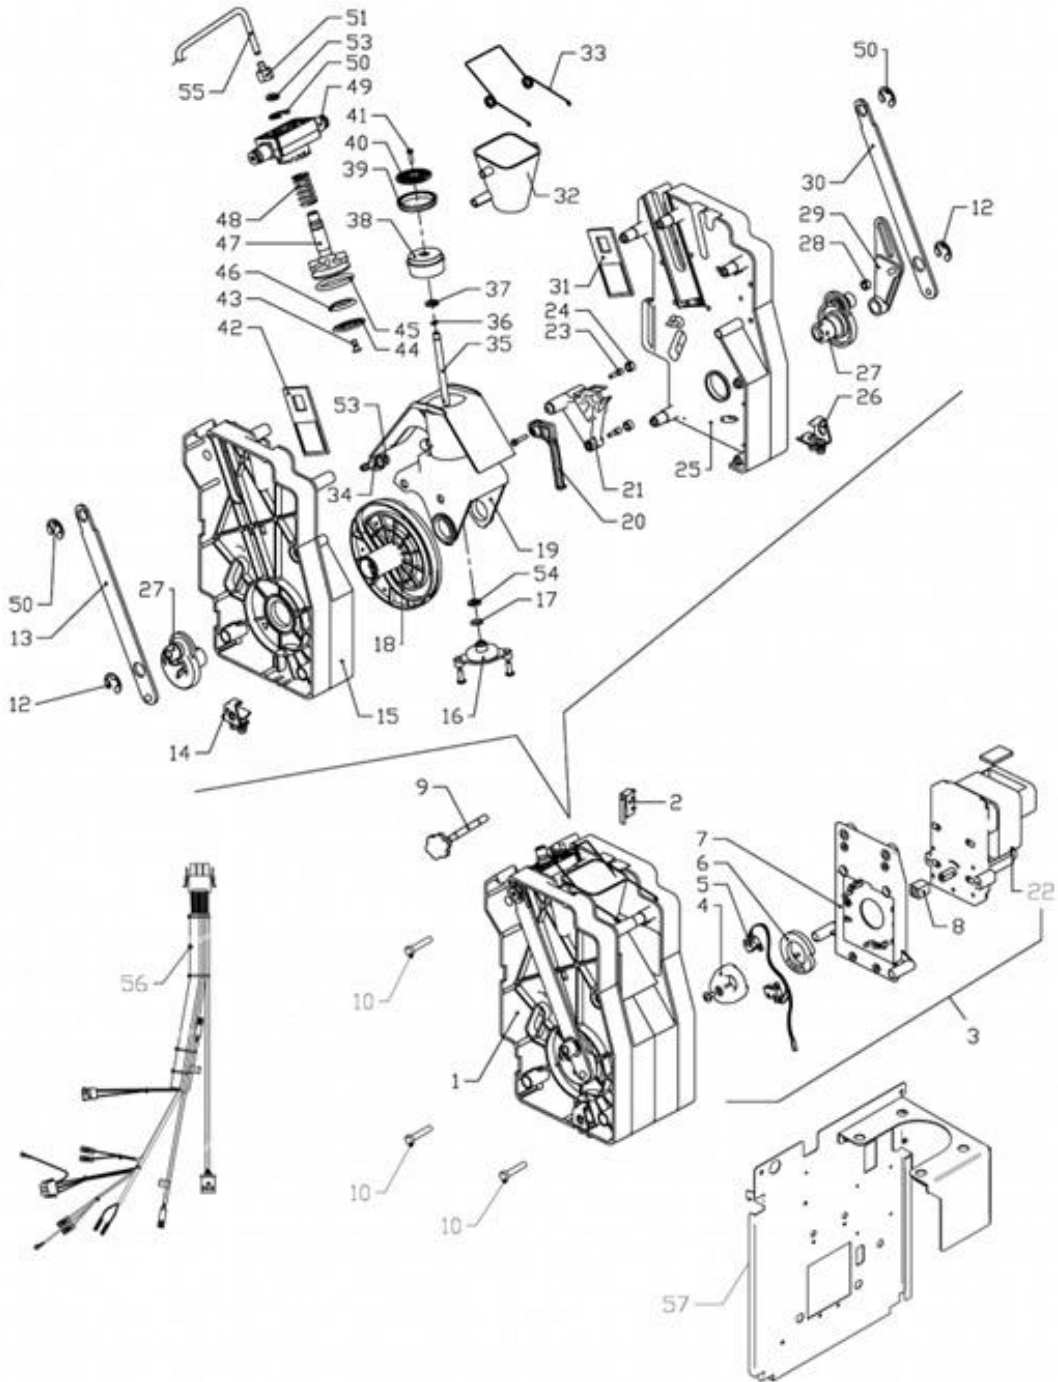

Model Machine

MACFAS003

FAS - 500T MONO CAMPANA

MACFAS003.T.0009

TAVOLA NR. 9 - ARTICOLO FAS - 500T MONO CAMPANA

Web	Pos.	Item	Replace by	Description