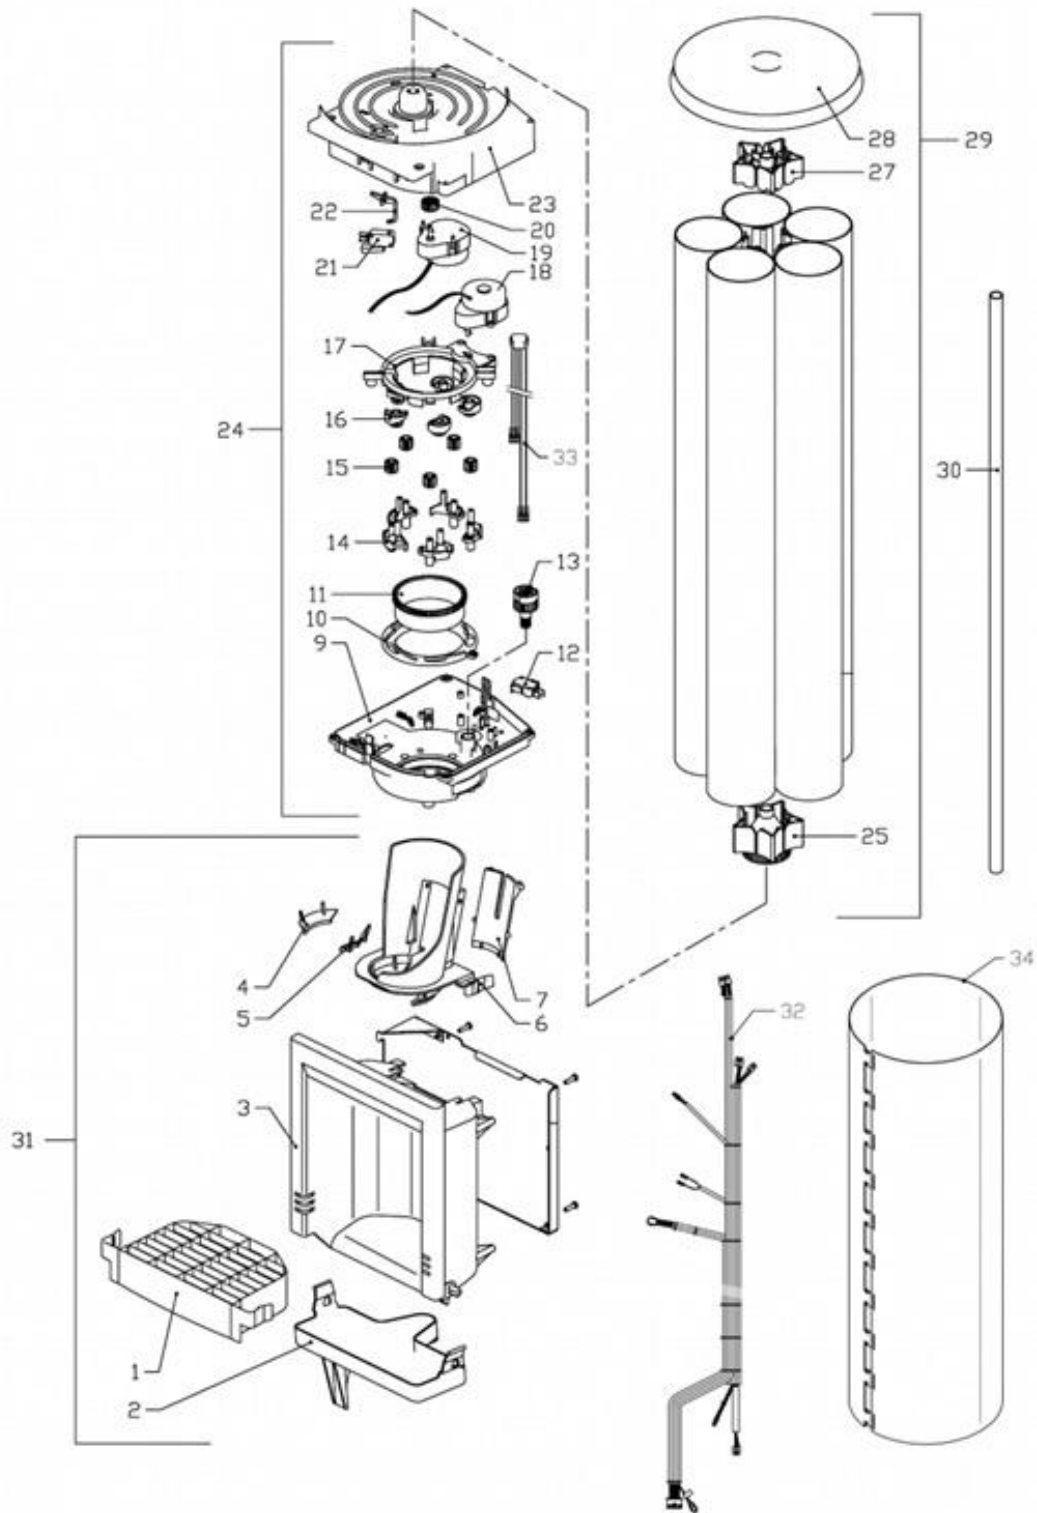

Model Machine

MACFAS003

FAS - 500T MONO CAMPANA

MACFAS003.T.0005

TAVOLA NR. 5 - ARTICOLO FAS - 500T MONO CAMPANA

Web	Pos.	Item	Replace by	Description

Model Machine

MACFAS003

FAS - 500T MONO CAMPANA

Press - CTRL + CLICK go to item in a new window

Нажмите - Ctrl + правая кнопка мыши что бы открыть запчасть в новом окне

	1	C400149	CUP STATION GRID
	2	C400148	DRIP TRAY
	3	C400147	CUP STATION
	4	C400152	LEFT CUP REDUCTION
	4	C400347	SPECIAL LEFT CUP REDUCTION
	5	C400153	RIGHT CUP REDUCTION
	5	C400348	SPECIAL RIGHT CUP REDUCTION
	6	C400150	CUP CHUTE
	7	C400151	CUPS TILTING CHUTE
	9	C400114	CUPS DISPENSER BOTTOM
	10	C400115	CUPS DISPENSER SELECTION DRUM
	11	C400116	CUPS DISPENSER CROWN WHEEL
	12	16300521A	MICROSWITCH XGK2-81-S20-Z1
	13	C400117	CUPS DISPENSER COPULING PINION
	14	C400118	CUPS DISPENSER LINK
	15	C400119	CUPS DISP. Z10 PINION
	16	C400120	CUPS DISP. DE26 VOLUTE
	17	C400121	CUPS DISP. COVER
	18	C302026	20S SAIA MOTOR + PIN S.1.5 L10
	19	C302026	20S SAIA MOTOR + PIN S.1.5 L10
	20	C400124	COLUMN ROTATION MOTOR Z14 PINION
	21	310453	MICROSWITCH NC 15GR
	22	C400123	CUPS PRESENCE LEVER
	23	C400122	CUPS DISP. BASE
	24	C850022	CUPS DISPENSER ASSEMBLY
	25	C400125	LOWER BUSH
	27	C400127	UPPER BUSH
	28	C400504	CUPS CAROUSEL CAP
	29	C850468	CUPS STORAGE ASSEMBLY
	30	C700080	CUPS CAROUSEL PIVOT
	31	C850028	CUP STATION ASSEMBLY
	32	C300247	NOZZLES AND CUPS DISPENSER WIRING FAS500T
	33	C310291	CUPS COLUMN HARNESS
	34	631787	CUPS COLUMN COVER FAS500