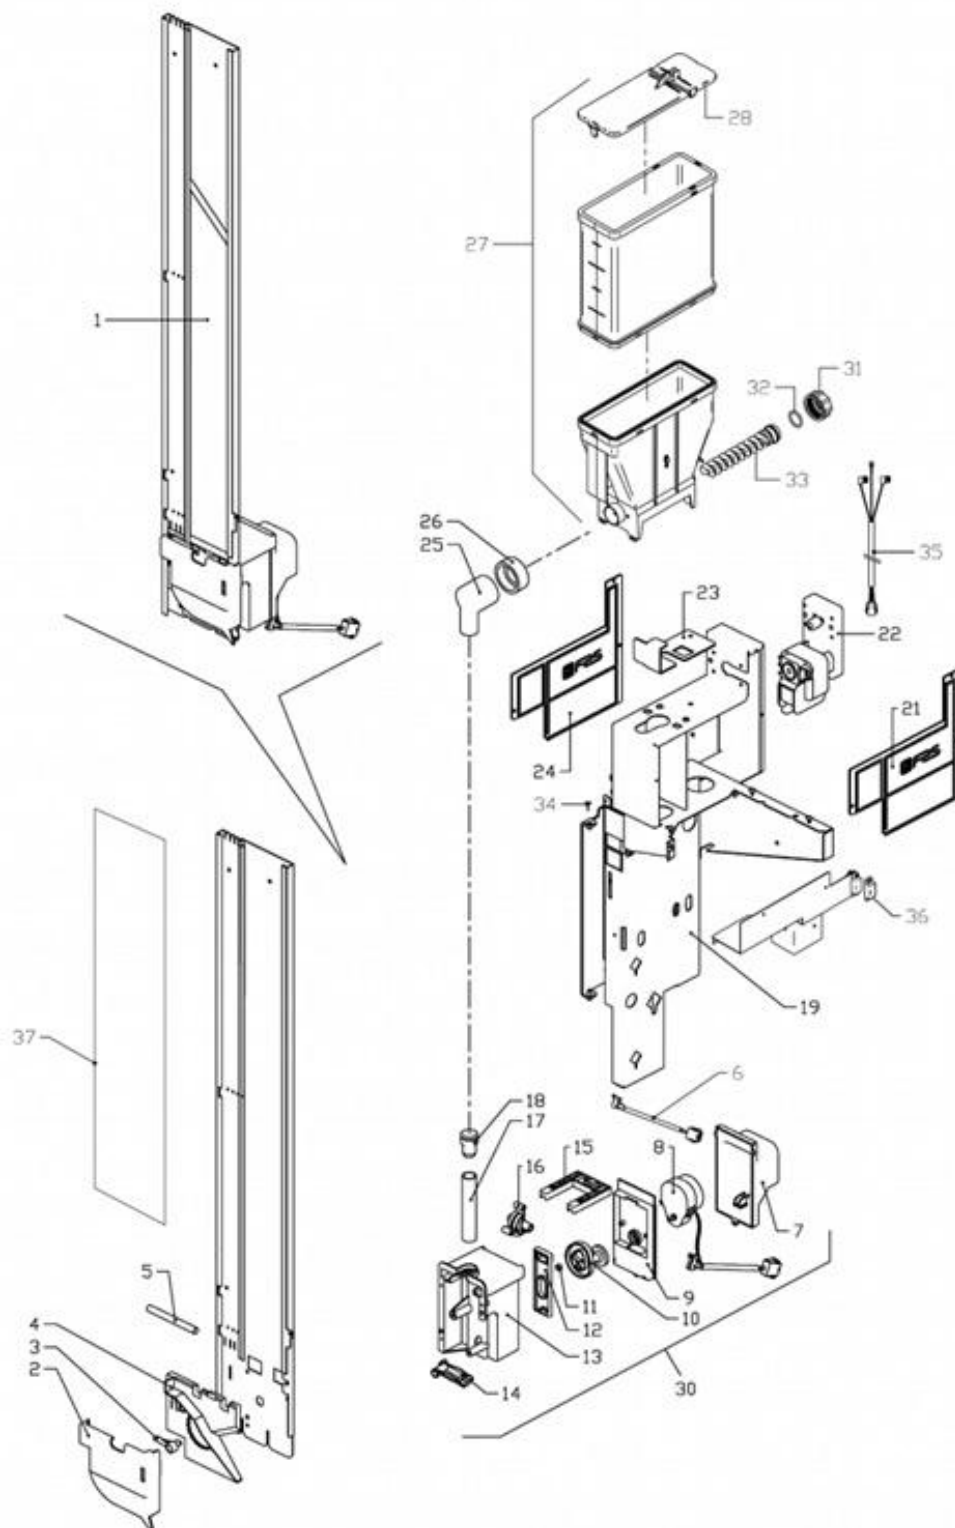

Model Machine

MACFAS003

FAS - 500T MONO CAMPANA

MACFAS003.T.0006

TAVOLA NR. 6 - ARTICOLO FAS - 500T MONO CAMPANA

Web	Pos.	Item	Replace by	Description

Model Machine

MACFAS003

FAS - 500T MONO CAMPANA

Press - CTRL + CLICK go to item in a new window

Нажмите - Ctrl + правая кнопка мыши что бы открыть запчасть в новом окне

	1	C850094	SUGAR/STIRRER DISPENSER ASSEMBLY
	2	C400130	STIRRER CHUTE
	3	C400138	STIRRER DISPENSER ECCENTRIC
	4	C400131	STIRRER REGULATOR
	5	15200035A	STIRRER PRESSING WEIGHT 90MM
	5	15220001A	STIRRER PRESSING WEIGHT 105MM
	6	C300121	SUGAR/STIRRER WIRING
	7	C400140	SUGAR DISPENSER COVER
	8	C845016	CABLED SUGAR/STIRRER MOTOR
	9	C400133	STIRRER MOVEMENT REAR BODY
	10	C400137	STIRRER DISPENSER CAMS
	11	15200050A	DISPENSER CAM BUSHING
	12	C400392	SLIDING BAR
	13	C400129	STIRRER MOVEMENT FRONT BODY
	14	C750098	SUGAR TILTING CHUTE
	15	C400132	STIRRER EXPELLER
	16	C400467	SUGAR DISPENSER TRANSMISSION
	17	108099	SUGAR HOSE SHA50 18X15X375
	18	C400142	SUGAR HOSE REDUCTION
	19	C850547	CUPS DISPENSER STIRRER SUPPORT ASS. 650
	21	C400492	SUGAR MOTOR COMPARTMENT COVER
	22	C302012	MOTORGear MOD. K9115860
	23	631463	SUGAR CANISTER LEVER
	24	C400492	SUGAR MOTOR COMPARTMENT COVER
	25	C400141	SUGAR DISPENSER PIPE
	26	C400139	SUGAR PIPE REDUCTION
	27	C850472	MEDIUM CANISTER 75 ASSEMBLY
	28	C400196	75MM CANISTER COVER
	30	C850092	SUGAR/STIRRER DISPENSER MECHANISM
	31	C400209	LOCKING CANISTER SCREW RING NUT
	32	221058	O-RING 3075
	33	C400195	CANISTER SCREW L141,5 FDA
	34	15200046A	SCREW
	35	C300092	CABLAGGIO MOTORID. ZUCCHERO 2006
	36	15100041A	MAGNETIC BLACK CLOSING
	37	C855037	STIRRER HOLDER ADHESIVE + INSTR.