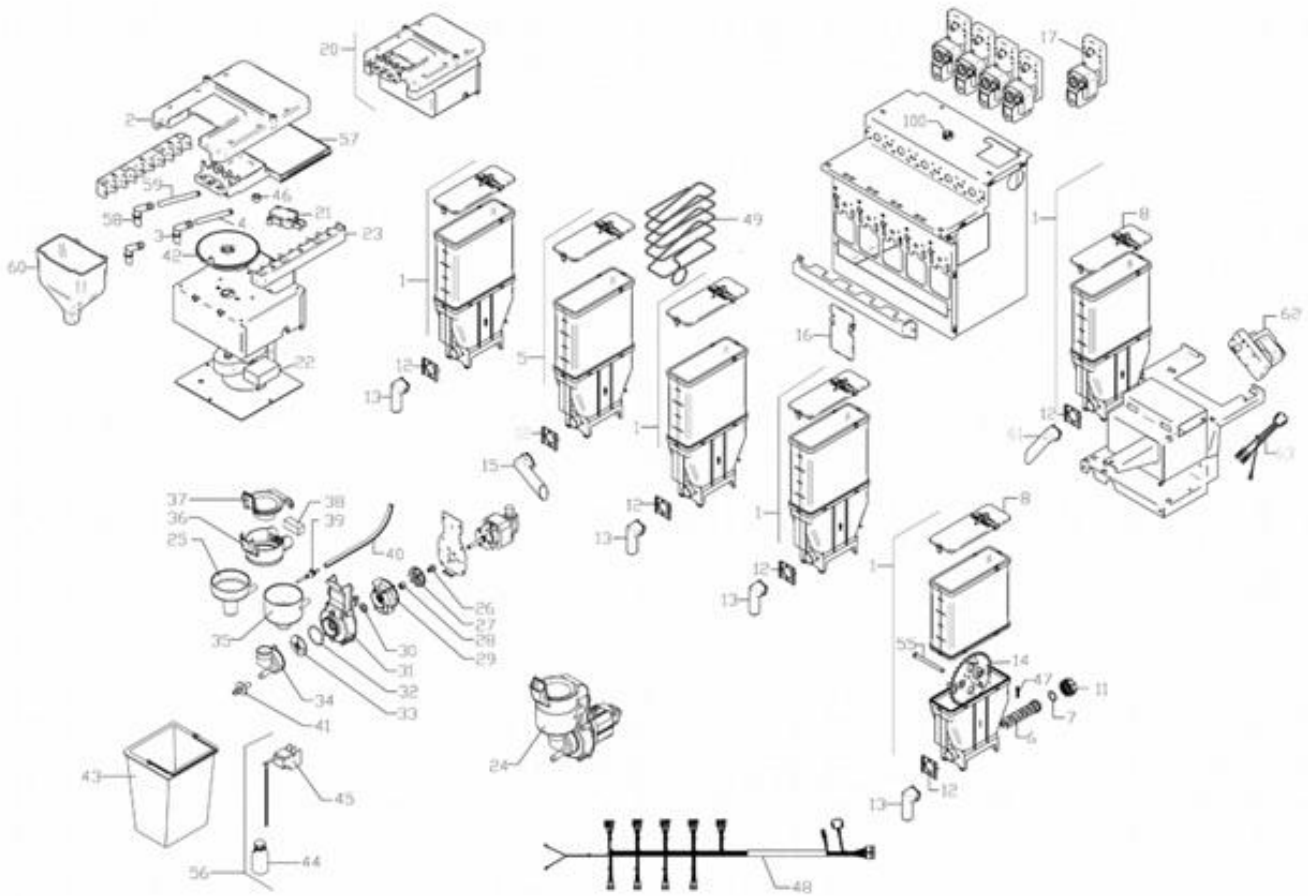

Model Machine

MACFAS003

FAS - 500T MONO CAMPANA

MACFAS003.T.0004

TAVOLA NR. 4 - ARTICOLO FAS - 500T MONO CAMPANA

Web	Pos.	Item	Replace by	Description

Model Machine

MACFAS003

FAS - 500T MONO CAMPANA

Press - CTRL + CLICK go to item in a new window

Нажмите - Ctrl + правая кнопка мыши что бы открыть запчасть в новом окне

	1	C850472	MEDIUM CANISTER 75 ASSEMBLY
	2	C400698	NOZZLES SYSTEM COVER
	3	C400799	NOZZLE FOR INSTANT REV. 1
	4	108080	SILICONE BROWN HOSE 6X9 70SH
	5	C850471	MEDIUM CANISTER + SHAKER ASS.
	6	C400195	CANISTER SCREW L141,5 FDA
	7	221058	O-RING 3075
	8	C400196	75MM CANISTER COVER
	11	C400209	LOCKING CANISTER SCREW RING NUT
	12	C400391	PIPE CLUTCH
	13	C400372	CYLINDRICAL CENTRAL PIPE
	14	C400503	CANISTER NSF WHEEL
	15	C400373	RIGHT PIPE
	16	C400222	MIXER COVER
	17	C302012	MOTORGear MOD. K9115860
	20	C850585CO	MONT.BECCUCCI FAS500T/WINNING T COLL.
	21	16300521A	MICROSWITCH XGK2-81-S20-Z1
	22	C845065	NOZZLES MOTORGear + CABLE ASSEMBLY '18
	23	C400700	NOZZLES SYSTEM GUIDE
	24	C845022	MIXER UNIT WITH CLIP WHIPPER
	25	C400409	SPECIAL MIXING BOWL
	26	C400212	FAN THROTTLE
	27	C400157	SUCTION FAN
	28	C400211	FAN THROTTLE NUT
	29	C400166	SUCTION VOLUTE
	30	221057	SHAFT GASKET
	31	C400161	SUCTION/MIXING BODY
	32	17000006A	GASKET O-RING 3131
	33	C400366	CLIP WHIPPER
	34	C400164	MIXER BODY
	35	C400377	MIXING CHAMBER
	36	C400376	SUCTION BODY
	37	C400375	MIXER CAP
	38	C400250	MIXER FILTER 37X15X15 PPI20
	39	C400404	ESPRESSO REDUCTION JOINT
	40	108038	SILICONE BROWN HOSE 5X8 70SH
	41	C400165	REDUCTION PIPE
	42	C400722	NOZZLES CAM
	43	11000005A	SQUARE BUCKET L.15
	44	11000188A	BOTTLE PL317
	45	C322019	WASTE AQUA-STOP MICROSWITCH
	46	C700058	SLIDING BUSH
	47	211211	INOX SPLIT-PIN 20X5.5 PIN 3.5
	48	C300253	MIXER/POWD.DELIV.(5M+4MIX)WIRING FAS500T
	49	211146	CANISTER RIGHT SHAKER
	55	C700068	CANISTER PIN NSF
	56	C850355	WASTE DISCH. MICROSWITCH HOLDER
	57	C400699	NOZZLES TRUCK
	58	C400800	NOZZLE FOR COFFEE REV. 1