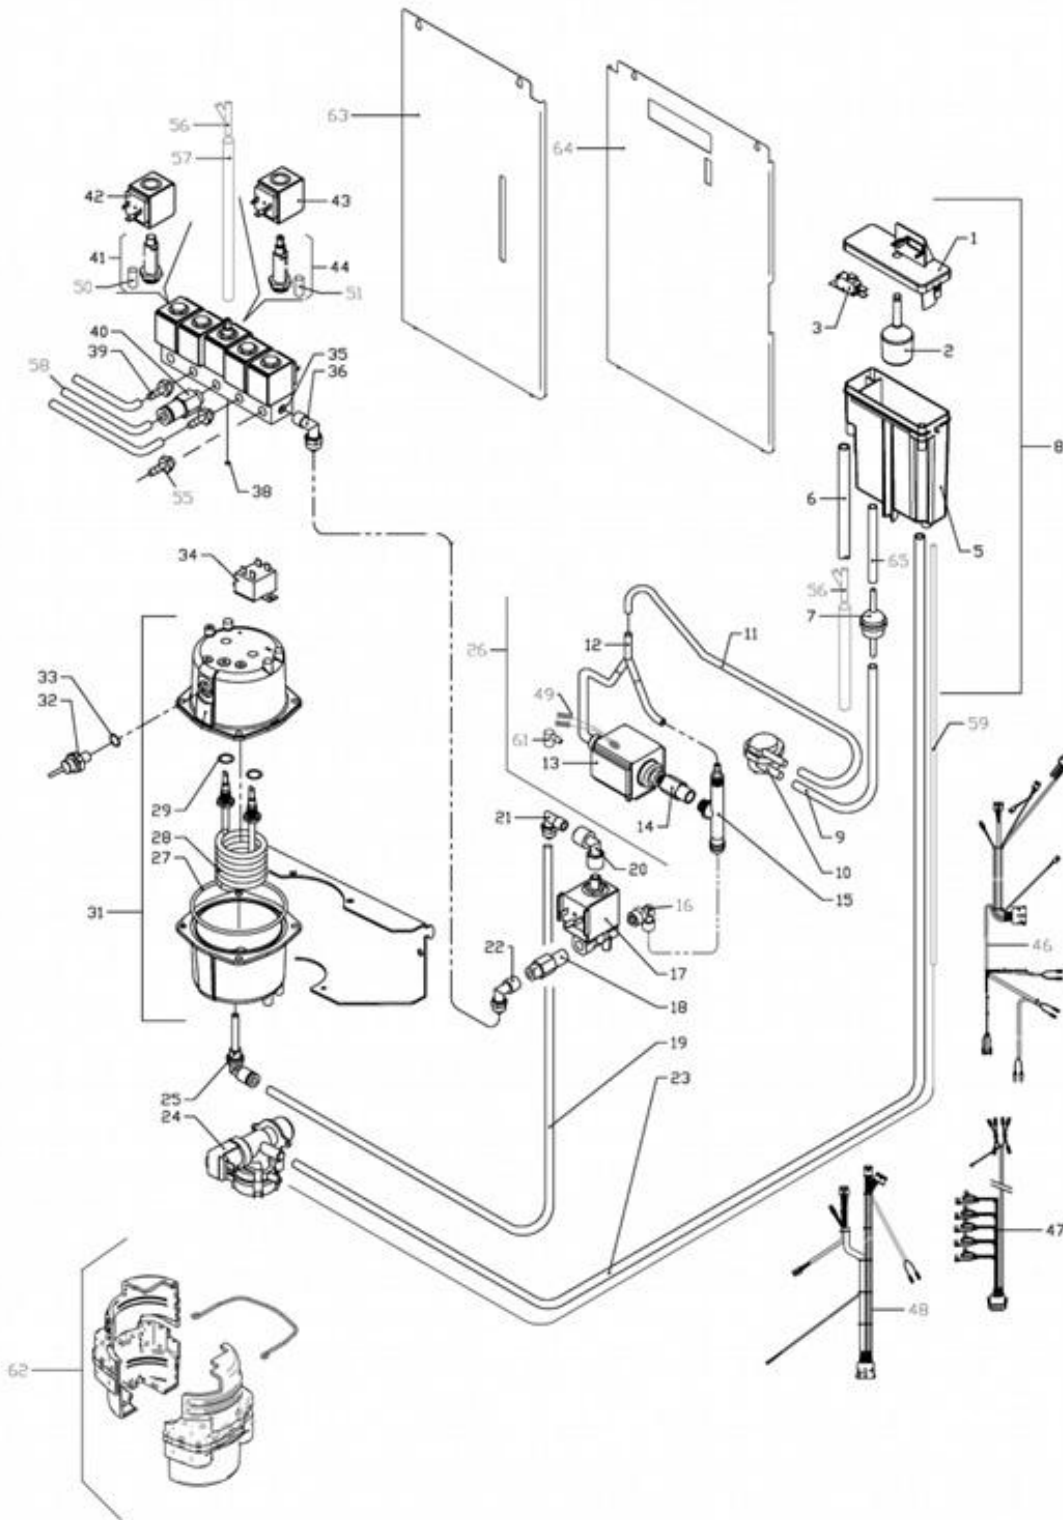

Model Machine

MACFAS003

FAS - 500T MONO CAMPANA

MACFAS003.T.0008

TAVOLA NR. 8 - ARTICOLO FAS - 500T MONO CAMPANA

Web	Pos.	Item	Replace by	Description

Model Machine

MACFAS003

FAS - 500T MONO CAMPANA

Press - CTRL + CLICK go to item in a new window

Нажмите - Ctrl + правая кнопка мыши что бы открыть запчасть в новом окне

	1	C400333	AIR-BREAK CAP
	2	C400334	AIR-BREAK FLOATER
	3	C322024	MICROSWITCH N/C SERIES VRSRCMCA1AA68
	5	C400332	AIR-BREAK BODY
	6	108041	SILICONE BROWN HOSE 8X12 70SH
	7	C390011	NET FILTER 200M
	8	C850603	AIR-BREAK 650 ASSEMBLY
	9	11000126A	TRANSPARENT SILICONE HOSE 5X8
	10	C389005	FLOWMETER DIGMESA DN 1,8
	11	11000126A	TRANSPARENT SILICONE HOSE 5X8
	12	11000193A	Y JOINT PIPE 8
	13	C390017	PUMP HD ODE PX50 230V-A2P-N02-01
	14	16001034A	NO RETURN VALVE 1/8 M/F
	15	205169	T BY-PASS A VALVE CALIBR. 12+/-0,5 TM4
	16	15200301A	MALE ANGLE JOINT 6/4-1/8
	17	C320022	3 WAYS ELECTROV. D 2,5 V220/230 50-60HZ
	18	16001034A	NO RETURN VALVE 1/8 M/F
	19	11000139A	CALIBRATED LEGRIS TEFLON PIPE 4X6
	20	210243	ANGLE JOINT 1/8 F/F E2109001
	21	15200301A	MALE ANGLE JOINT 6/4-1/8
	22	15200301A	MALE ANGLE JOINT 6/4-1/8
	23	108013	BROWN PIPE 7X11 60SH
	24	C320024	WATER INLET VALVE
	25	C750230	WATER INLET CONNECTION PIPE INOX TM4
	26	C850581	COFFEE BREWER PUMP 12 BAR ASS. 650
	27	221109	O-RING 4362 LS.R. RED SH.70+-5 TIGER
	28	C322014	BOILER RESISTANCE 1450W-230
	29	17000045A	SILICON O-RING 109 70SH
	31	C850567	PRESSURE BOILER BODY ASS.650
	32	C389007	PROBE PT1000 CL.B POZZ. ATT. 1/4 AISI316
	33	17000069A	VITON O-RING 0120-30
	34	C322015	BIMETALLIC THERMOSTAT
	35	C320041	GR.ELETT.A MASS.5 C/FOR.V230-50 316 TM4
	36	15200301A	MALE ANGLE JOINT 6/4-1/8
	38	221090	O-RING 2025
	39	210241	STRAIGHT JOINT + O-RING
	40	Y53265010 0	RAPID JUNCTION 4-1/8
	41	C750234	KIT 2 WAYS SLEEVE 5W KT100R1V25-HJ
	42	310371	COIL LBA05230AS
	43	310372	COIL BDA08223DS
	44	C750235	KIT 3 WAYS SLEEVE 8W KT130H1V30-H
	46	C300249	BOILER GROUP WIRING FAS500T
	47	C300227	W.GCD ELECTROVALVES/PRESS.BOILER HARNESS
	48	C300248	C.BREW./VOL.C./AIR-BREAK WIRING FAS500T
	49	C322030	THERMAL PROTECTION FOR ODE VIB. PUMP
	50	C750150	2 WAY MOBILE CORE ASS. COD. R452867/VX
	51	C750237	MOVABLE CORE 3 WAYS COD. R450865/VX
	55	210241	STRAIGHT JOINT + O-RING
	56	11000052A	Y JOINT 80.26.043-10