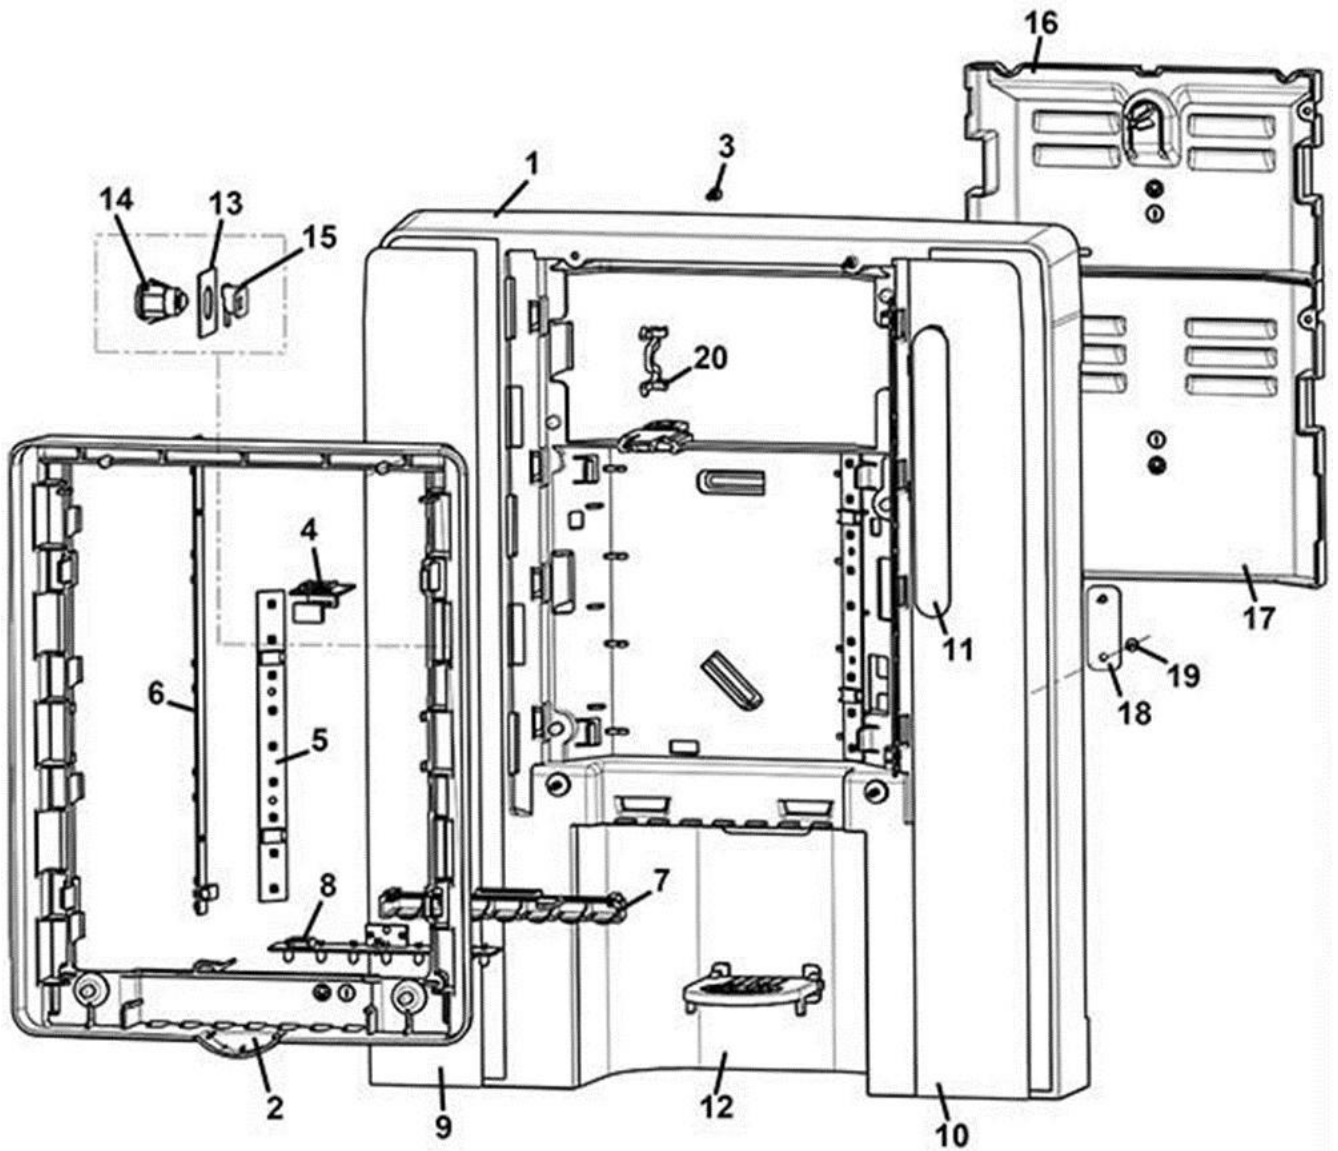

## Model Machine

MACREA001

RHEA COMPACT XS GRANDE PRO

*Press - CTRL + CLICK go to item in a new window*

*Нажмите - Ctrl + правая кнопка мыши что бы открыть запчасть в новом окне*

	1	Z001A122100-04NA	CABINET BLACK
	2	ELE0060520	GROUND PIN
	3	ELE0062020	BOARD SUPPORT
	4/a	SCH0008964-01	CPU/POWER BOARD
	4/b	SCH0008964CL	§CPU/PWR BOARD 100/120V FOR 100/120V VERSION
	5	Z0110001058	WATER INLET VALVE 24V DC
	6/a	Z0130013030NA	PLUG+FAN (BLACK)
	6/b	Z0130013034NA	PLUG+FAN 16A (BLACK) FOR 120V VERSION
	7	ELE0000462	FAN 24V DC-LOW SPEED
	8	ELE0000461	FAN 24V DC-HIGH SPEED
	9	Z0010027064	FAN SUPPORT
	10	Z0010027065	FAN CONNECTOR
	11/a	ELE0003508CL	FUSE HOLDER+FUSE 12A
	11/b	ELE0003509CL2	FUSE HOLDER+FUSE 15A UL FOR 120V VERSION
	12/b	ELE0002014	BIPOLAR SWITCH 15A 250V FOR 120V VERSION
	12/a	ELE0002014CL3	BIPOLAR SWITCH 15A 250V
	13/b	ELE0002318	MAINS SOCKET 115/250V 20/16A FOR 120V VERSION
	13/a	ELE0002322	MAINS SOCKET 250V 10A
	14	VIT0002010	SCREW ST HEAD CAP M3.5X9.5
	16	TEOL000001CL3	EXTRACTOR TUBE D.20 220MM
	17	Z0010027043NA	EXTRACTOR TUBE BLACK
	18	Z0010024161NA	WIRING SUPPORT (BLACK)
	20	Z0600016455	H2O OUTLET PLUG
	21	VIT0002009	SCREW ST HEAD CAP M3.5X6.5
	22	GUA0011010	PLUG
	23/a	ELE0055008	SUPPLY CABLE+PLUG+SCHUK.SOCKET
	23/b	ELE0055019	SUPPLY CABLE+PLUG 15A+SOCKET FOR 120V VERSION
	24	Z0100006001-01	F/F CYLINDRIC 3/4-3/8 REDUCT.