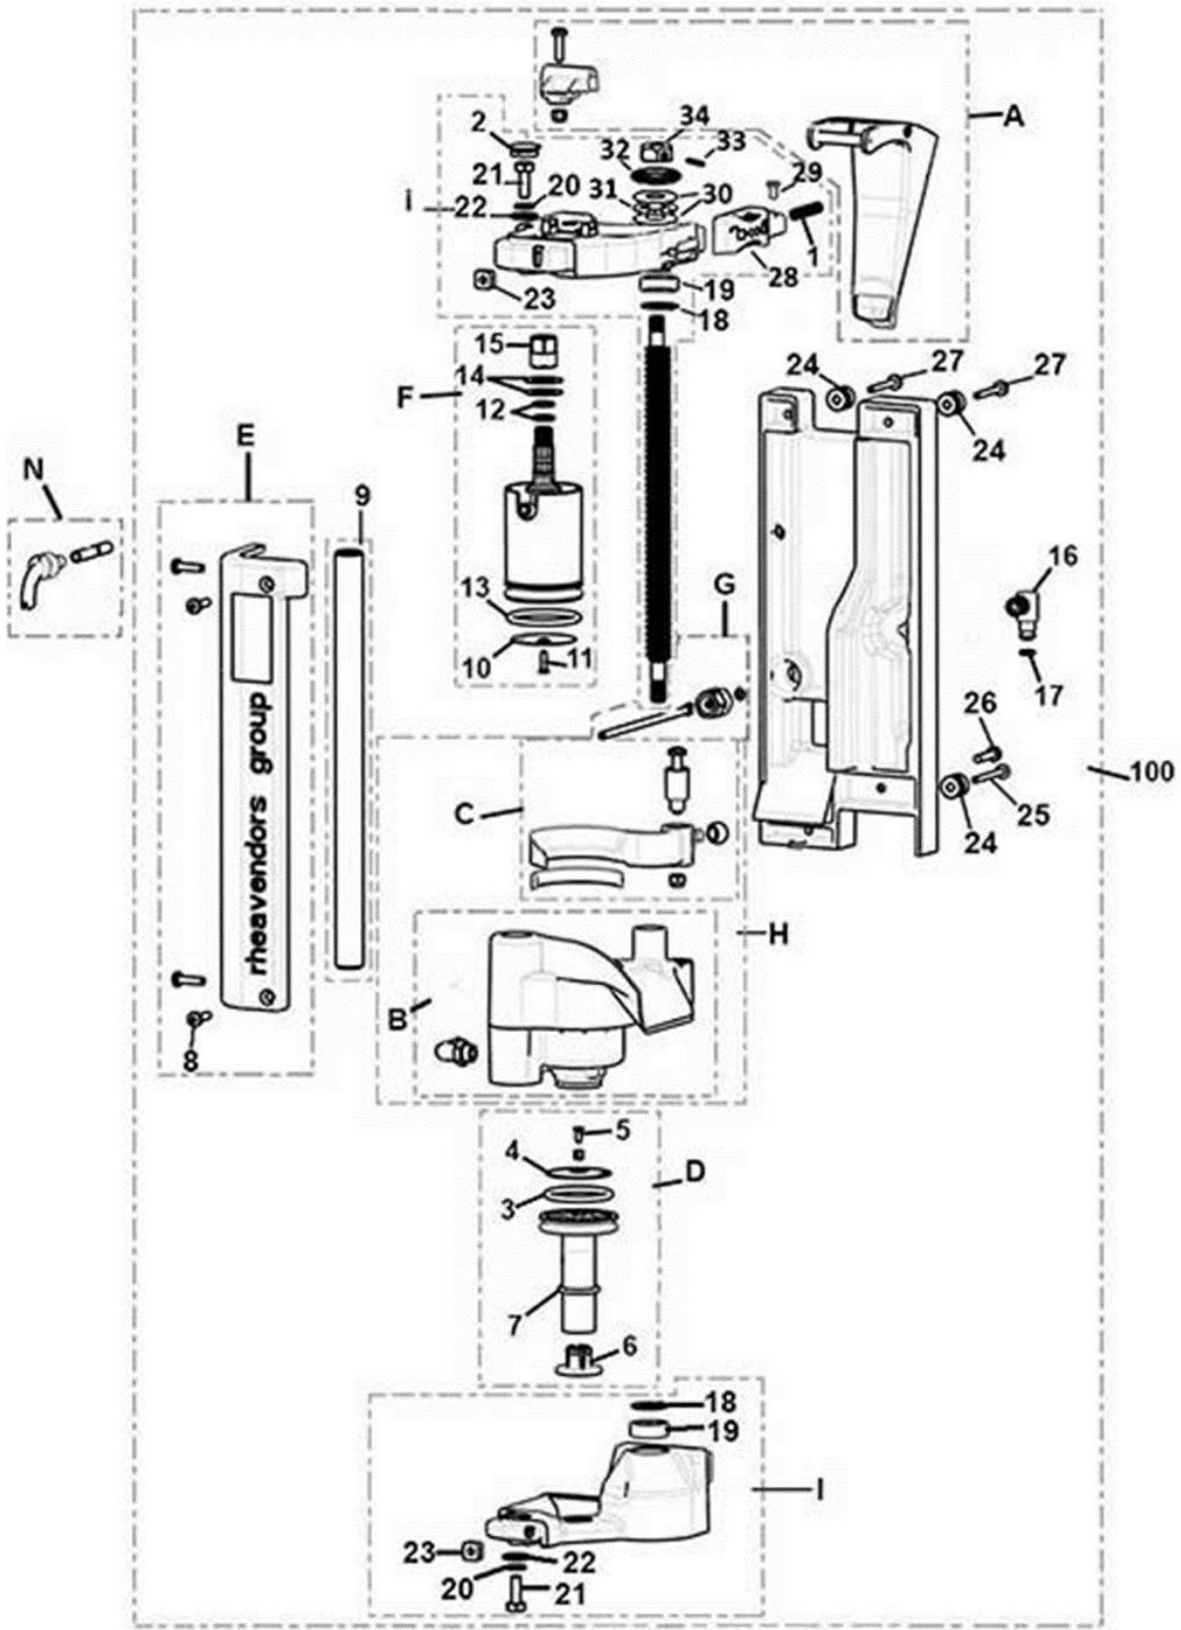

## Model Machine

MACREA001

RHEA COMPACT XS GRANDE PRO

*Press - CTRL + CLICK go to item in a new window*

*Нажмите - Ctrl + правая кнопка мыши что бы открыть запчасть в новом окне*

	N	Z0020039539R	§ SPOUT DELIVERY D.4
	I	Z0250014005R2	§UPPER SUPPORT WITHOUT CHUTE
	A	Z0250014008R	§ CHUTE D. 45
	L	Z0250014012R	§ LOWER SUPPORT
	E	Z0250014019R	§ FRONTAL COVER
	H	Z0250014020R	§ INFUSION CHAMBER D.45
	B	Z0250014022R	§ INFUSION CHAMBER D.45 INCLUDED INTERNAL COMPONENTS AND ELBOW
	C	Z0250014024R	§ BRUSH D.45
	D	Z0250014028R	§ LOWER FILTER HOLDER D.45
	F	Z0250014045R	§ UPPER FILTER HOLDER D.45
	G	Z0250014086R	§ WATER INLET TUBE
	1	Z0250014081	SPRING
	2	GUA0011022	PLUG
	3	GUA0000097	OR 4131 RED SILICONE LSR70
	4	Z0250014029	COFFEE FILTER DIAM. 37.3
	5	VIT0000121	SCREW COUNT FLAT HEAD M3X8
	6	Z0250014027R1	LOWER PISTON LOCK+SET SCREW
	7	GUA0000103	OR 3075 SILICON
	8	VIT0001009	SCREW HEAD TAP CAP M4X16
	9	Z0250014013-04	CYLINDRICAL GUIDE
	10	Z0250008211	COFFEE FILTER D 37.3
	11	VIT0000129	SCREW COUNT HEAD M3X12
	12	GUA0000045	OR 108 VITON 80 BLACK
	13	GUA0000067	OR 4143 RED SILICONE LSR70
	14	Z0250014048	SPRING
	15	Z0250014086	NUT
	16	Z0250014085	MALE CONNECTOR
	17	GUA0000004	OR 104 NBR AL 75 BLACK
	18	Z0250014077	SPACER
	19	VIT0009320	BEARING
	20	VIT0003113	SPRING WASHER 6,4
	21	VIT0000249	SCREW HEX HEAD M6X16
	22	Z0250014079	WASHER D.15 D.6,5 SP.1,5
	23	VIT0009112	NUT M4
	24	Z0250014072	PIN
	25	VIT0000033	SCREW HEAD TAP CAP M4X35
	26	VIT0001011	SCREW HEAD TAP CAP M4X20
	27	VIT0001006	SCREW HEAD TAP CAP M4X30
	28	Z0250014082	BREWER STOPPER BUTTON
	29	VIT0002009	SCREW ST HEAD CAP M3.5X6.5
	30	VIT0009318	SPACER WASHER
	31	VIT0009317	BEARING
	32	GUA0001007	V RING GASKET VA16
	33	VIT0007011	SET SCREW 4X4
	34	Z0250014071	NUT M8
	100	Z0250014000CL	COFFEE BREWER VARIFLEX D 45