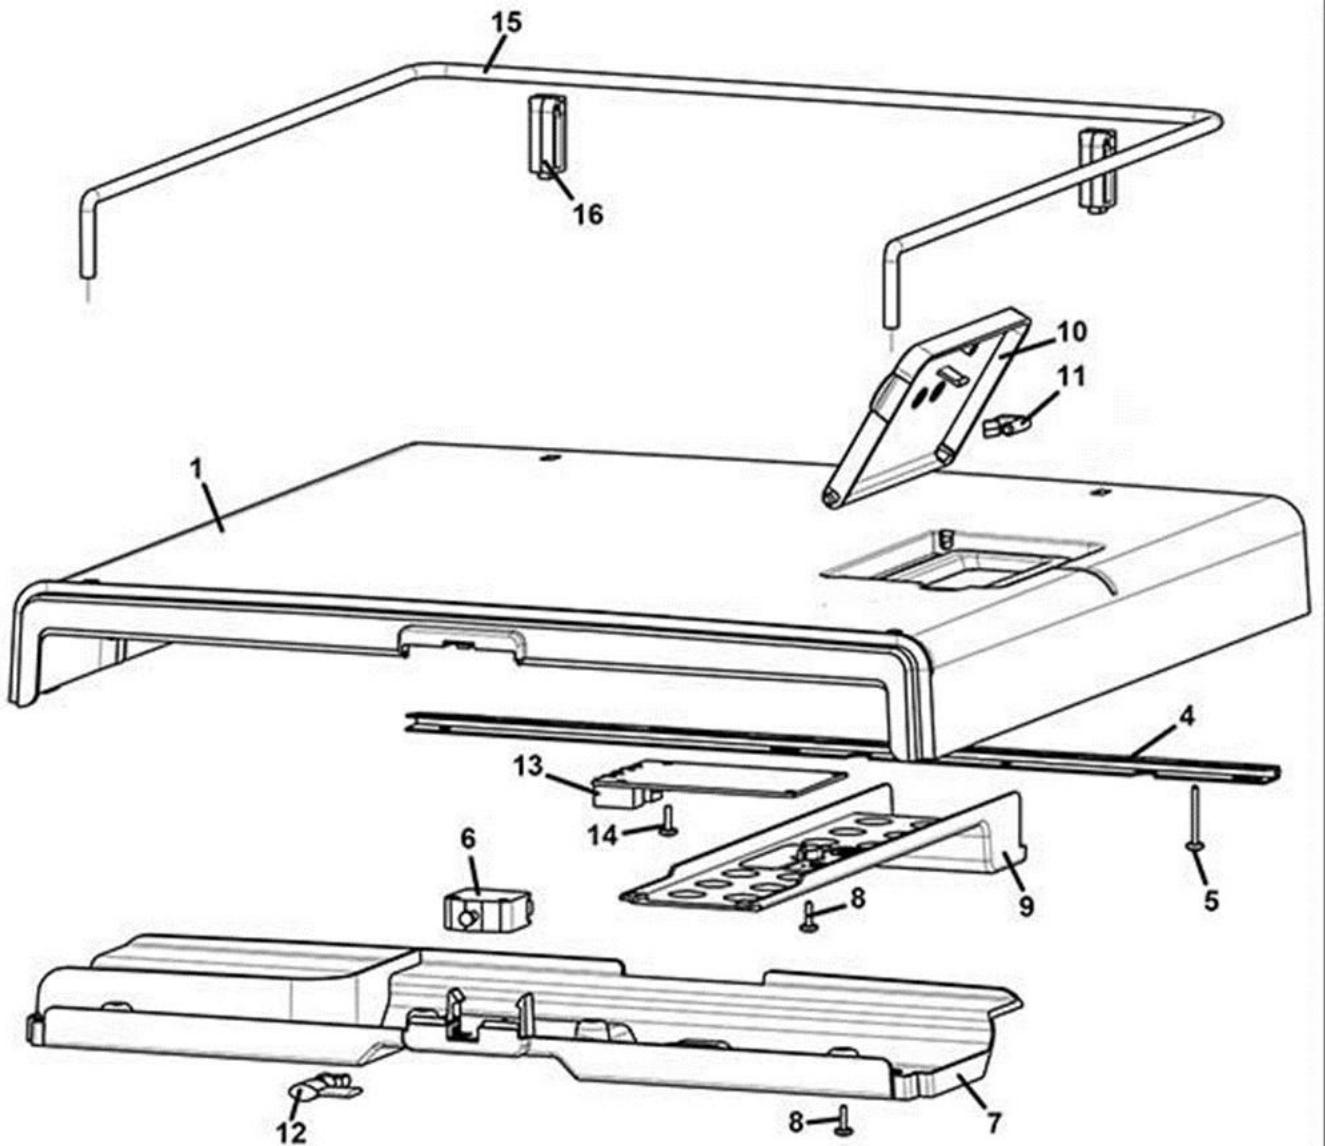

Model Machine

MACREA001

RHEA COMPACT XS GRANDE PRO

MACREA001.T.0002

TAVOLA NR. 2 - ARTICOLO RHEA COMPACT XS GRANDE PRO

Web	Pos.	Item	Replace by	Description

Model Machine

MACREA001

RHEA COMPACT XS GRANDE PRO

Press - CTRL + CLICK go to item in a new window

Нажмите - Ctrl + правая кнопка мыши что бы открыть запчасть в новом окне

	1	Z0010024116-03NA	UPPER COVER XS-08 RAL 9005
	4	Z0010024012	HINGE D.5,5 L.390
	5	VIT0002456	SCREW HEAD TAP M3.5X25
	6	ELE0002019	SWITCH 16A 250V
	7	Z0010024114NA	UPPER COVER CLOSING BLACK
	8	VIT0002469	SCREW HEAD TAP M3.5X10
	9	Z0010024119NA	CABLE COVER
	10	Z0010024118NA	INLET WATER LID XS08 RAL 9005
	11	Z0020037124NA	PIN
	12	Z0270011109IC	SERVICE KEY RAL2011
	13	SCH0006261	RFID CARD READER_1
	14	VIT0002452	SCREW HEAD TAP M3.5X12
	15	Z0010024124	GUARD RAIL 1 THREAD
	16	Z0010027272AG	RING SUPPORT TRASPARENT