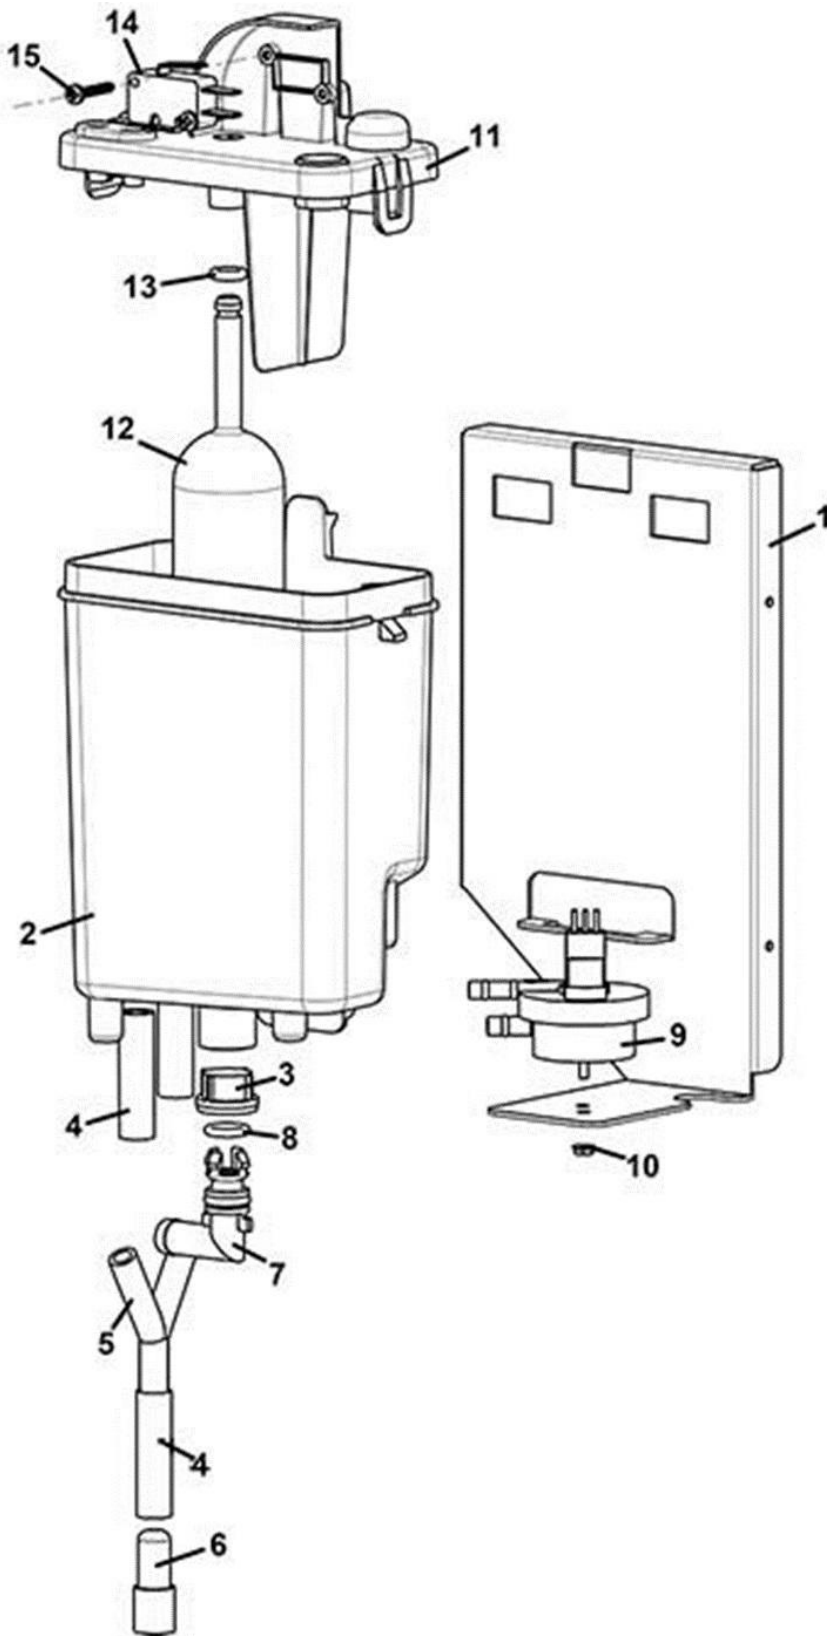

Model Machine

MACREA001

RHEA COMPACT XS GRANDE PRO

MACREA001.T.0011

TAVOLA NR. 11 - ARTICOLO RHEA COMPACT XS GRANDE PRO

Web	Pos.	Item	Replace by	Description

Model Machine

MACREA001

RHEA COMPACT XS GRANDE PRO

Press - CTRL + CLICK go to item in a new window

Нажмите - Ctrl + правая кнопка мыши что бы открыть запчасть в новом окне

	4/a	TSIL07/11T-10	SILICON HOSE 7X11 MT.10
	4/b	TSIL07/11T-50	SILICON HOSE 7X11 MT.50
	1/a	Z0010027244-05	AIR BREAK HOLDER BRACKET
	1/b	Z0010028248-06	HYDRAULIC HOLDER
	2	Z0800013041	AIR BREAK TANK
	3	Z0110020007	PLASTIC FILTER DIAM. 20
	5	Z0100001065	CONNECTOR "Y"
	6	650001057	DRAINER PLUG
	7	Z0800009211	ELBOW CONNECTOR
	8	GUA0000043	OR 109 NBR AL 75 BLACK
	9	Z0110007003	VOLUMETRIC COUNTER
	10	VIT0004701	NUT M3
	11	Z0800013043	AIR BREAK COVER
	12	Z0800013046	AIR BREAK WASTE FLOAT
	13	GUA0000082	SILICON GASKET D.6
	14	ELE0001514	MICROSWITCH 3A 125-250VA
	15	VIT0002013	SCREW ST HEAD CAP M2.9X19
	16	Z0010028247CL	§ PLUMBED AIR BREAK