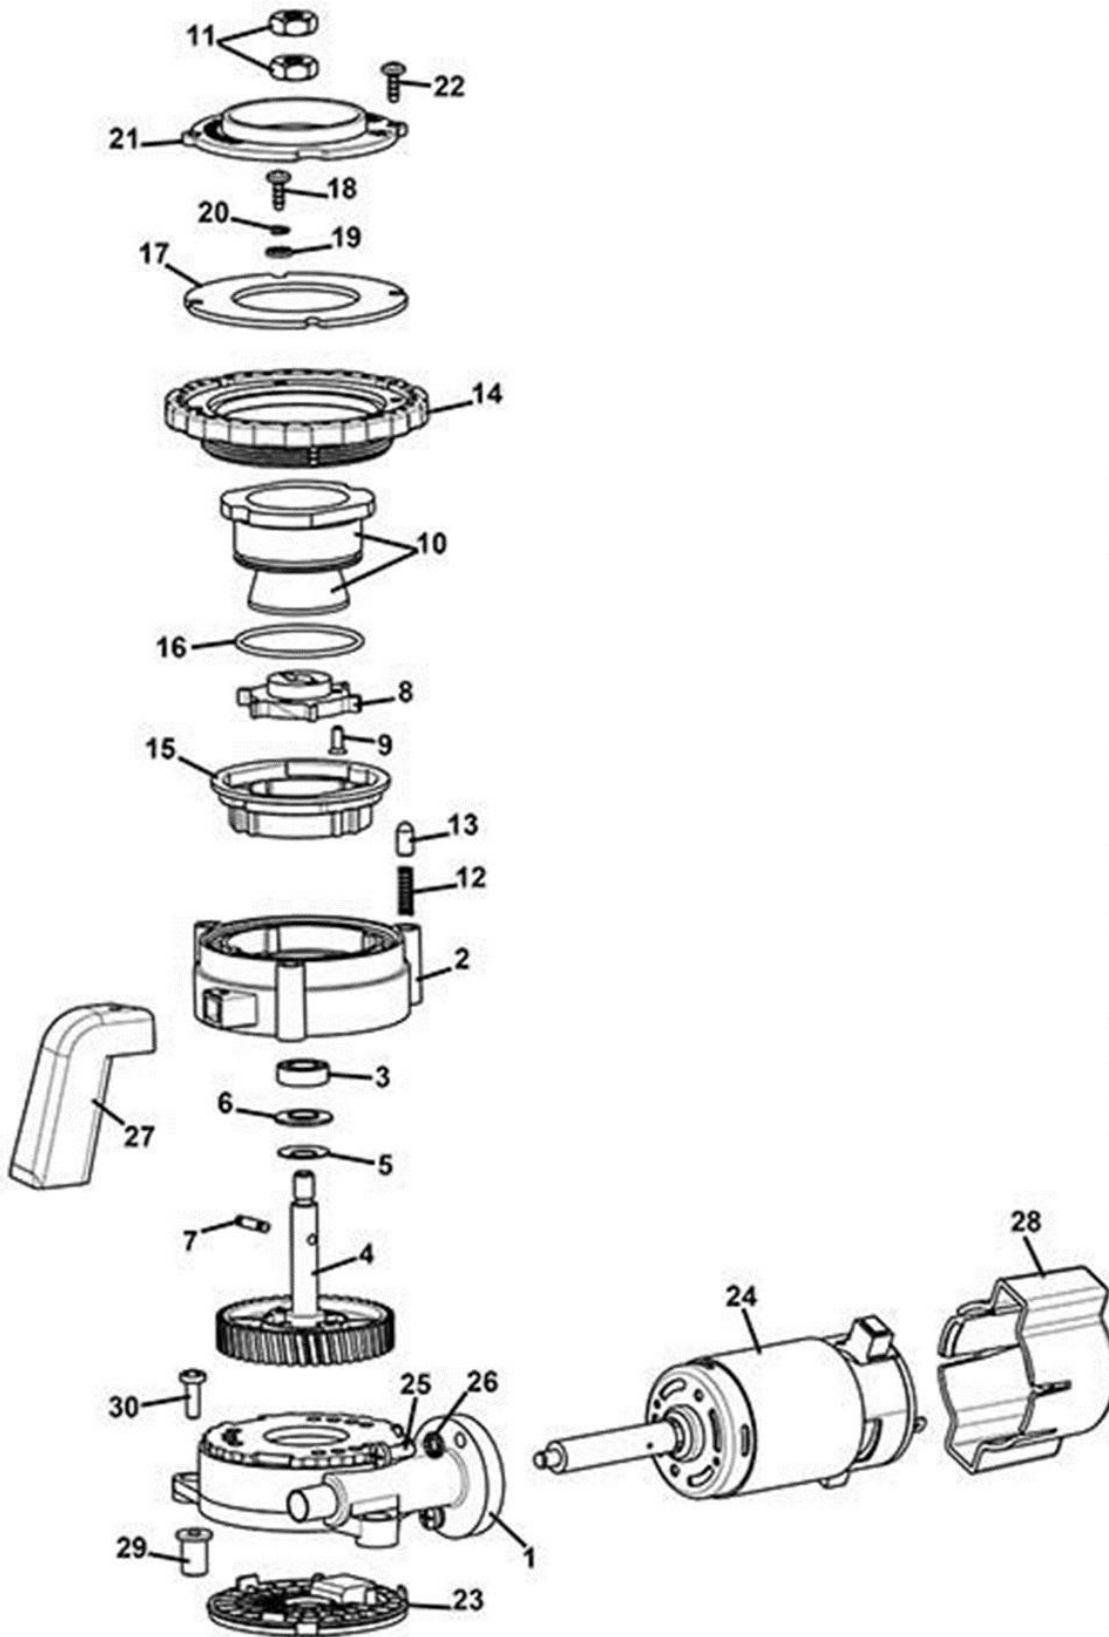

Model Machine

MACREA001

RHEA COMPACT XS GRANDE PRO

MACREA001.T.0012

TAVOLA NR. 12 - ARTICOLO RHEA COMPACT XS GRANDE PRO

Web	Pos.	Item	Replace by	Description

Model Machine

MACREA001

RHEA COMPACT XS GRANDE PRO

Press - CTRL + CLICK go to item in a new window

Нажмите - Ctrl + правая кнопка мыши что бы открыть запчасть в новом окне

	24/a	Z0090003047	GRINDER MOTOR 230V DC
	24/b	Z0090003048	GRINDER MOTOR 120V
	1	Z0320001639NAR	§ MOTOR SUPPORT BLACK+PLUG
	2	Z0320001602NAR	GRINDER BLADES SUPPORT
	3	VIT0009325	BEARING
	4	Z0320001608R	§ WHEEL+SHAFT+MAGNETS
	5	Z0320001629	CUP SPRING 16X8,2 SP. 0,4
	6	Z0320001625	BUSH
	7	Z0320001704	GRINDER ROTATION PIN REINFORCE
	8	Z0320001636	EJECTOR
	9	VIT0000121	SCREW COUNT FLAT HEAD M3X8
	10	Z0320001680	CONIC BLADES PLUS
	11	Z0320001642	LOWER GRINDER FIXING NUT
	12	Z0320001643	SPRING D.4X15X0,6
	13	Z0320001624	REGULATION PIN
	14	Z0320001605NAR	§ REGULATION RING NUT BLACK
	15	Z0320001635-03NA	GRINDER SUPPORT BLACK
	16	GUA0000124	SILICONE OR 2137
	17	Z0320001622	UPPER GRINDER FIXING
	18	VIT0002010	SCREW ST HEAD CAP M3.5X9.5
	19	Z0320001666	SPACER D.4X7X2
	20	VIT0003103	SPRING WASHER 4,3
	21	Z0320001607NA	DUCT BLACK
	22	VIT0002010	SCREW ST HEAD CAP M3.5X9.5
	23	Z0320001604NA	PLUG BLACK
	25	VIT0000013	SCREW HEAD TAP CAP M4X12
	26	VIT0003103	SPRING WASHER 4,3
	27	Z0320004736-04	GRINDER CHUTE R.2011
	28	Z0320001615NA	GRINDER SENSOR COVER BLACK
	29	Z0320001628	NO-VIBRATION BUSH
	30	VIT0000012	SCREW HEAD TAP CAP M4X10
	100	Z0320001601CL3AL	§GRINDER VRFX 15° BREWER PLUS FROM POS.1 TO POS. 28
	101	Z0320001601CL3C2	§ GRINDER-VFX 15°-PREGRINDED FROM POS.1 TO POS. 28
	102	Z0320001601CLE	§ GRINDER-BLACK 15° 120V FROM POS.1 TO POS. 28