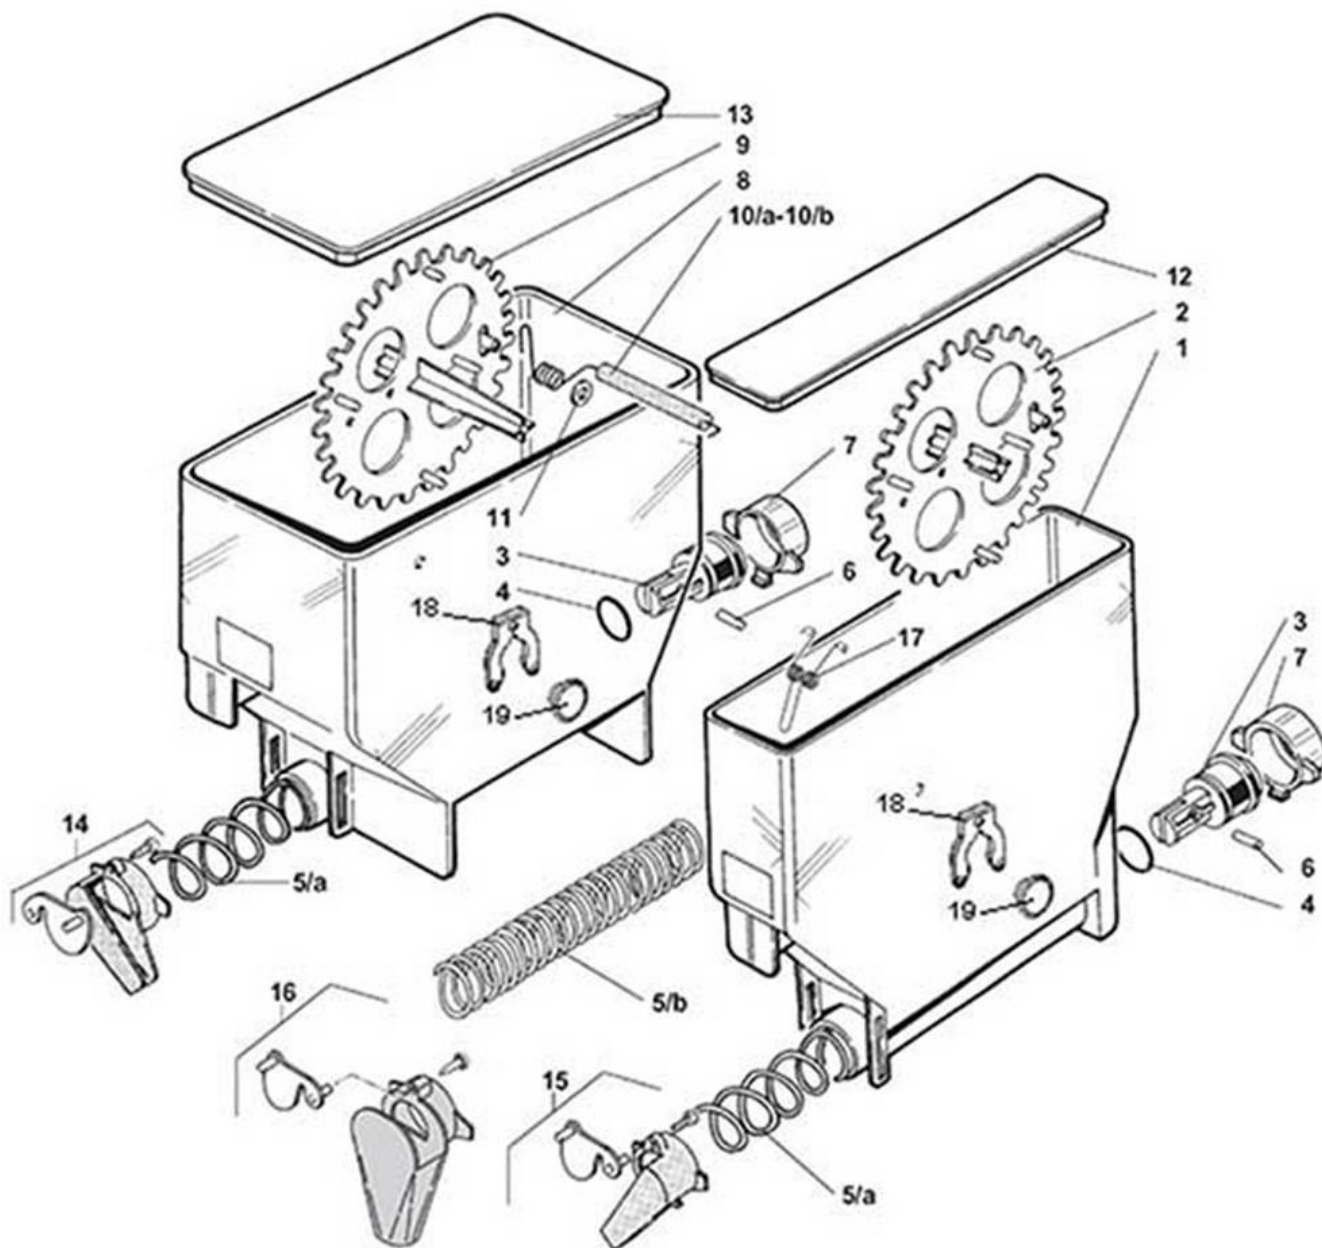

## Model Machine

MACREA001

RHEA COMPACT XS GRANDE PRO

*Press - CTRL + CLICK go to item in a new window*

*Нажмите - Ctrl + правая кнопка мыши что бы открыть запчасть в новом окне*

	N	Z0020039539R	§ SPOUT DELIVERY D.4
	I	Z0250014005R2	§UPPER SUPPORT WITHOUT CHUTE
	L	Z0250014012R	§ LOWER SUPPORT
	E	Z0250014019R	§ FRONTAL COVER
	H	Z0250014030R	§ CHAMBER D.36
	B	Z0250014032R	§ INFUSION CHAMBER D.36 INCLUDED INTERNAL COMPONENTS AND ELBOW
	A	Z0250014033R	§ CHUTE D. 36
	C	Z0250014034R	§ BRUSH D.36
	D	Z0250014038R	§ LOWER FILTER HOLDER D.36
	F	Z0250014040R	§ UPPER FILTER HOLDER D.36
	G	Z0250014086R	§ WATER INLET TUBE
	1	Z0250014081	SPRING
	2	GUA0011022	PLUG
	3	GUA0000080	OR 4112 RED SILICONE LSR70
	4	Z0250008019	COFFEE FILTER
	5	VIT0000121	SCREW COUNT FLAT HEAD M3X8
	6	Z0250014027R1	LOWER PISTON LOCK+SET SCREW
	7	GUA0000103	OR 3075 SILICON
	8	VIT0001009	SCREW HEAD TAP CAP M4X16
	10	Z0250008099	COFFEE FILTER
	11	VIT0000129	SCREW COUNT HEAD M3X12
	12	GUA0000045	OR 108 VITON 80 BLACK
	13	GUA0000080	OR 4112 RED SILICONE LSR70
	14	Z0250014048	SPRING
	15	Z0250014086	NUT
	16	Z0250014085	MALE CONNECTOR
	17	GUA0000004	OR 104 NBR AL 75 BLACK
	18	Z0250014077	SPACER
	19	VIT0009320	BEARING
	20	VIT0003113	SPRING WASHER 6,4
	21	VIT0000249	SCREW HEX HEAD M6X16
	22	Z0250014079	WASHER D.15 D.6,5 SP.1,5
	23	VIT0009112	NUT M4
	24	Z0250014072	PIN
	25	VIT0000033	SCREW HEAD TAP CAP M4X35
	26	VIT0001011	SCREW HEAD TAP CAP M4X20
	27	VIT0001006	SCREW HEAD TAP CAP M4X30
	28	Z0250014082	BREWER STOPPER BUTTON
	29	VIT0002009	SCREW ST HEAD CAP M3.5X6.5
	30	VIT0009318	SPACER WASHER
	31	VIT0009317	BEARING
	32	GUA0001007	V RING GASKET VA16
	33	VIT0007011	SET SCREW 4X4
	34	Z0250014071	NUT M8
	100	Z0250014060CL	§ COFFEE BREWER VARIFLEX D.36