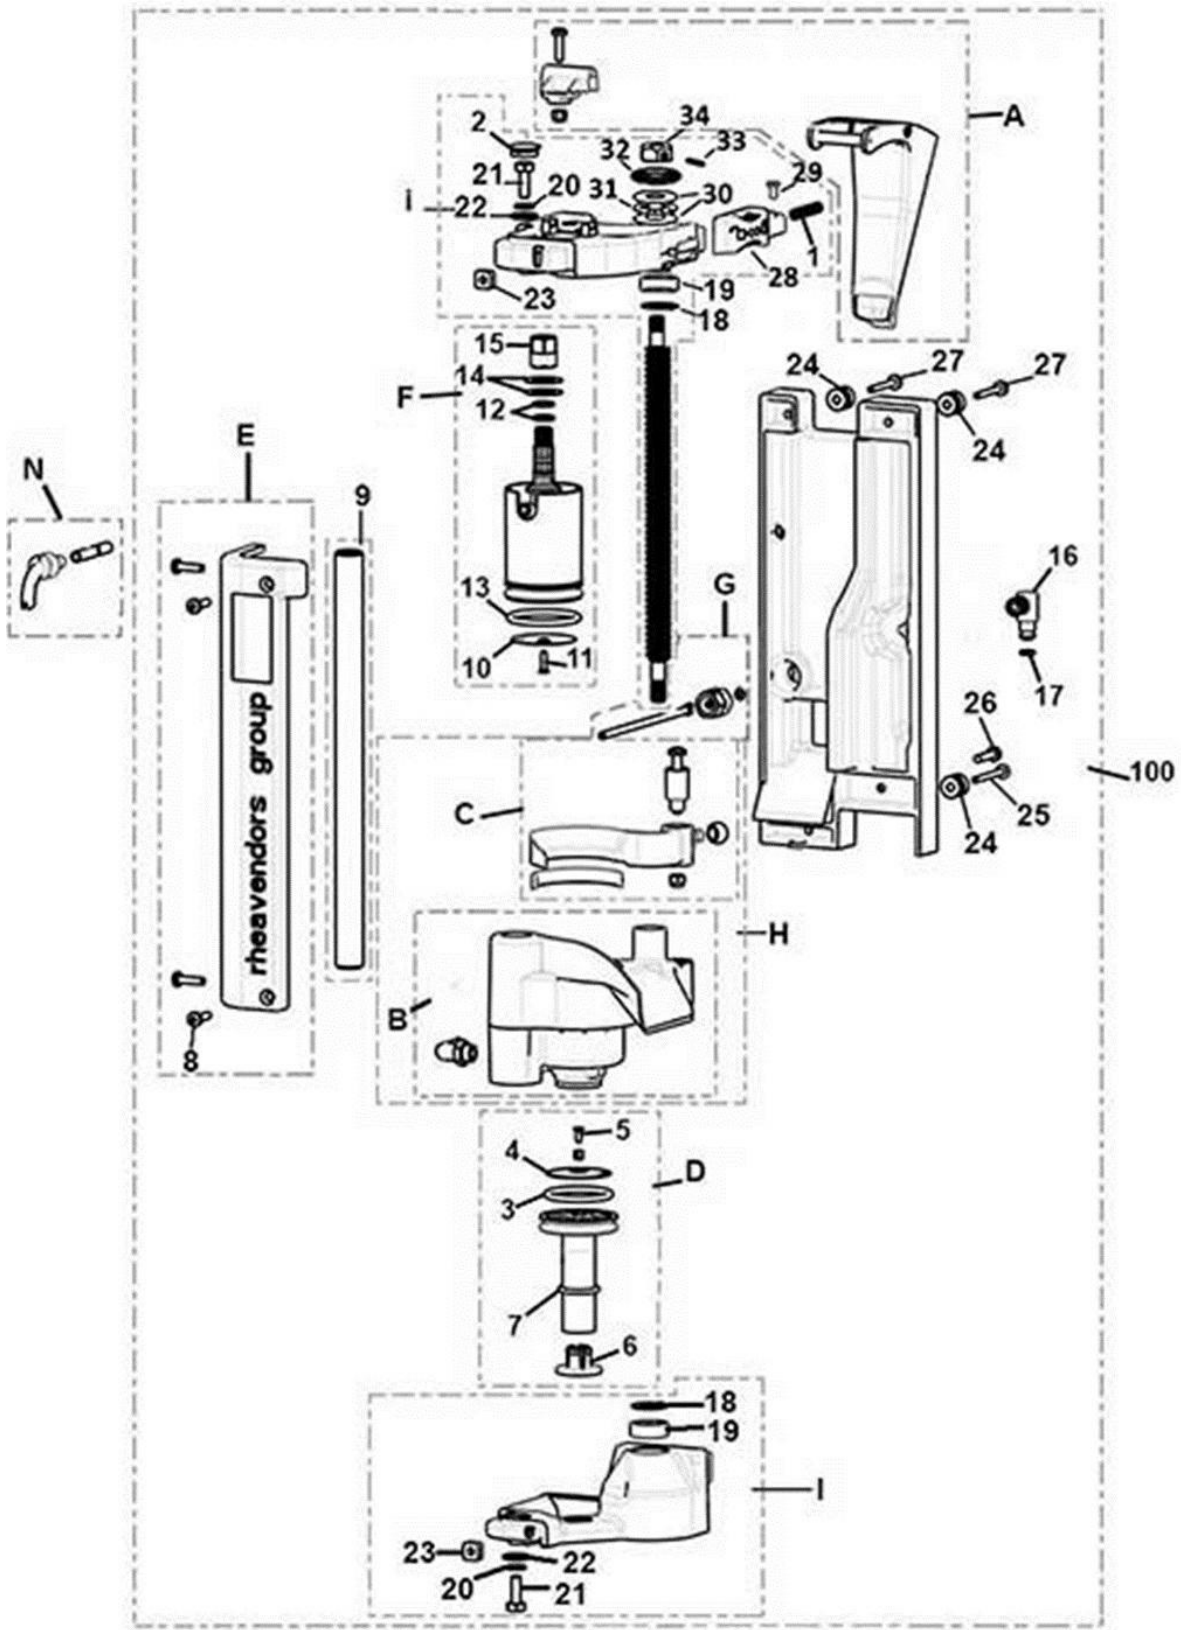

## Model Machine

MACREA001

RHEA COMPACT XS GRANDE PRO

Press - CTRL + CLICK go to item in a new window

Нажмите - Ctrl + правая кнопка мыши что бы открыть запчасть в новом окне

	1	Z0260014002	VARIFLEX BREWER SUPPORT
	2	ELE0001522	MICROSWITCH
	3	VIT0000006	SCREW HEAD TAP CAP M3X16
	4	VIT0004701	NUT M3
	6	ELE0000931	PROBE NTC 10K/TE
	7	VIT0004816	NUT M4
	8	ELE0062020	BOARD SUPPORT
	9		Heater board sold with code ELE0000467-02
	10	ELE0000467-02	FAN HEATER 24V DC + BOARD
	11	VIT0003102	SPRING WASHER 3,2
	12	VIT0000002	SCREW HEAD TAP CAP M3X6
	13	Z0250014084-02	FEMALE CONNECTOR
	14	Z0260014009-01	H2O CONNECTOR SUPPORT
	15	VIT0002009	SCREW ST HEAD CAP M3.5X6.5
	16	TTEF02/04T	PTFE PIPE 2X4
	17	Z0250014086	NUT
	18	Z0100002014	LOCKING RING SO1-4
	19	GUA0000061	OR 2010 VITON 80 BLACK
	20	Z0090002250R	§ VARIFLEX BREW. GEARBOX MOTOR FROM POS. 21 TO POS. 37 (NEW VERSION COMPONENTS)
	21	Z0090002252-01	§ MOTOR 24V DC NEW VERSION
	22	Z0090002222NA	MOTOR UPPER CASE RAL9005 NEW VERSION
	23	Z0090002223NA	MOTOR LOWER CASE RAL9005 NEW VERSION
	24	Z0090002224	FEMALE CONNECTOR SHAFT
	25/a	Z0090002255AN	PULLEY NEW VERSION FROM SERIAL 20154600000
	25/b		For machine built before Serial n. 20154599999 pls order motor Z0090002250R
	26	VIT0006703	CLAMP
	27	Z0090002226	SPACER
	28/a	Z0090002258	BELT NEW VERSION FROM SERIAL 20154600000
	28/b		For machine built before Serial n. 20154599999 pls order motor Z0090002250R
	29	VIT0009324	BEARING
	30	VIT0009320	BEARING
	31	VIT0000017	SCREW HEAD TAP CAP M5X20
	32	VIT0003104	SPRING WASHER 5,3
	33	VIT0002469	SCREW HEAD TAP M3.5X10
	34	VIT0002014	SCREW ST HEAD CAP M2.9X13
	35	Z0090002240	MOTOR SPACER
	36	Z0090002235CK	MR GV BOARD COVER R.7037
	37	GUA0010501	ELECTRICAL GROMMET DG 7,5
	38	VIT0000015	SCREW HEAD TAP CAP M4X25
	39	VIT0004815	NUT M4
	40	VIT0002401	SCREW ST HEAD CAP M3.5X9.5
	41		PARTS NO MORE AVAILABLE
	100	Z0250014086R	§ WATER INLET TUBE FROM POS. 16 TO POS. 19
	101	Z0090002224R	§ FEMALE CONNECTOR SHAFT FROM POS.24 TO POS.30 EXCLUDED POS.28