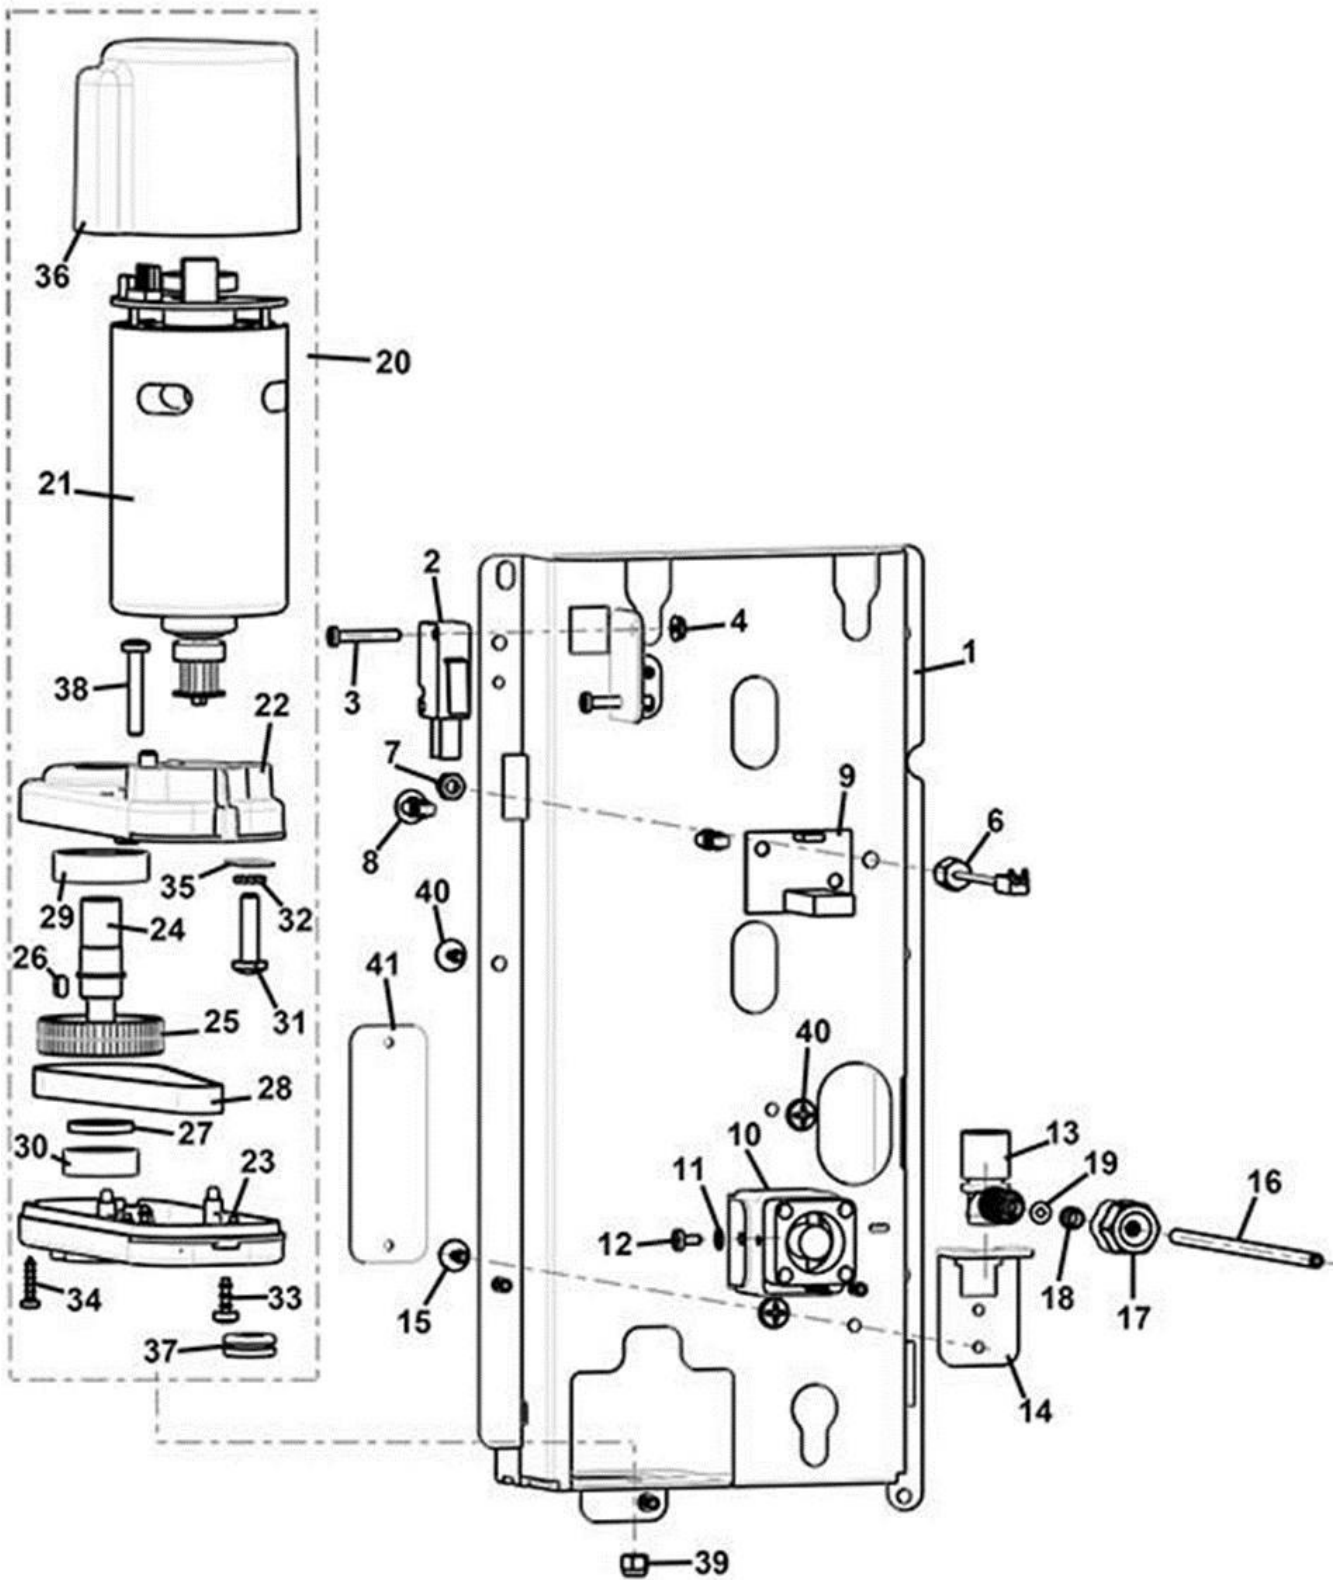

Web	Pos.	Item	Replace by	Description