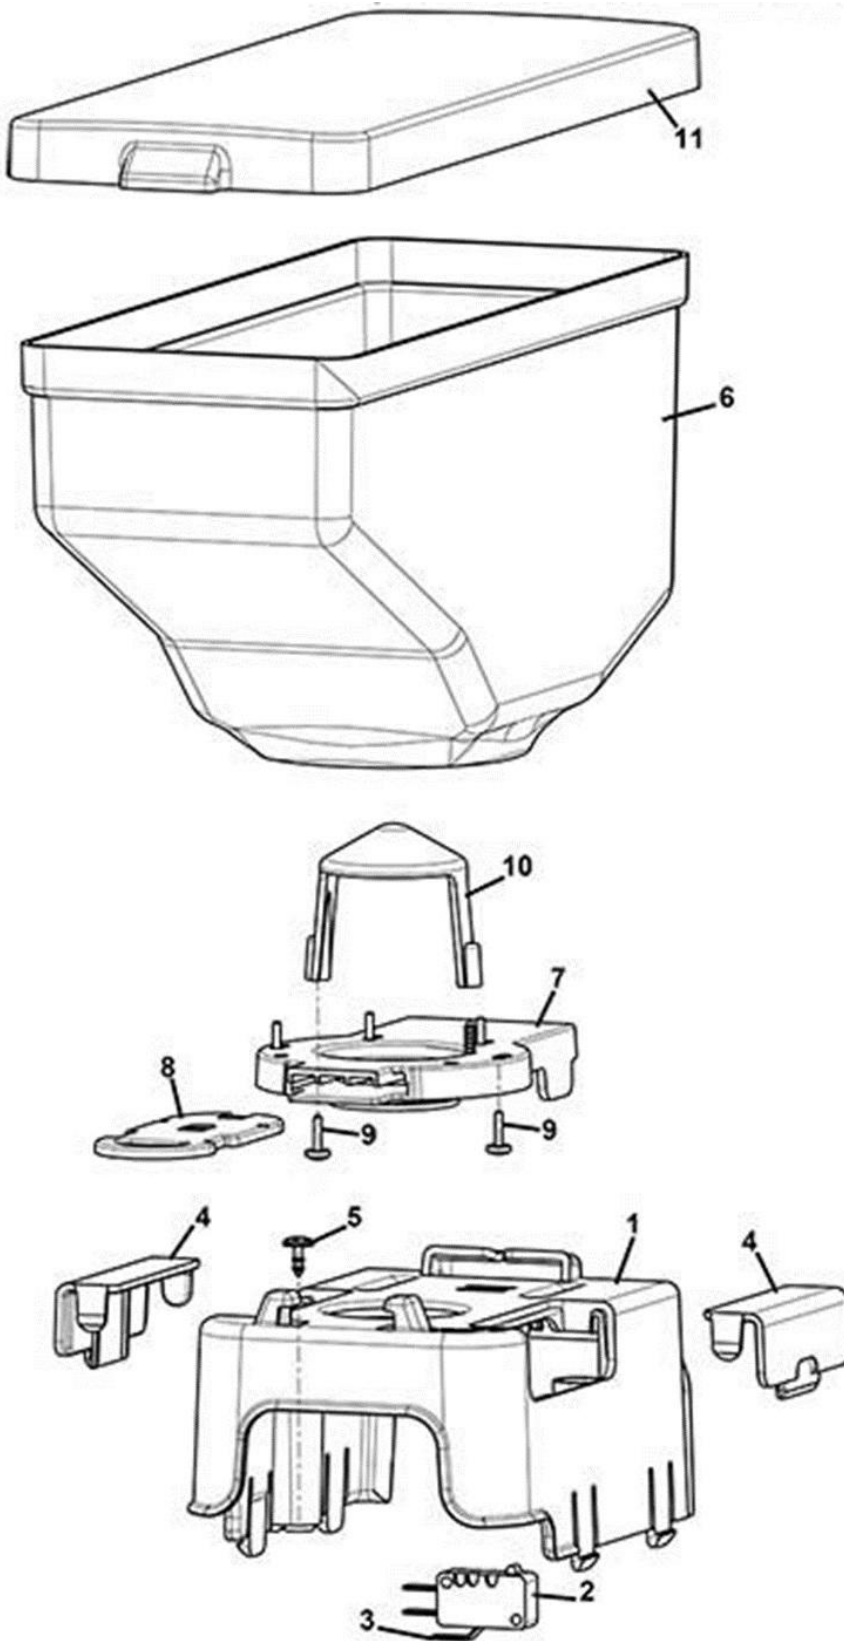

Model Machine

MACREA001

RHEA COMPACT XS GRANDE PRO

MACREA001.T.0017

TAVOLA NR. 17 - ARTICOLO RHEA COMPACT XS GRANDE PRO

Web	Pos.	Item	Replace by	Description

Model Machine

MACREA001

RHEA COMPACT XS GRANDE PRO

Press - CTRL + CLICK go to item in a new window

Нажмите - Ctrl + правая кнопка мыши что бы открыть запчасть в новом окне

	1	Z0230015738-03	GRINDER COVER
	2	ELE0001522CL	§ MICROSWITCH + LEVER + FASTON
	3	ELE0001911	MICROSWITCH LEVER
	4	Z0230015229-02	REGULATION COVER
	5	VIT0002401	SCREW ST HEAD CAP M3.5X9.5
	6	Z0230015158	COFFEE BEANS HOPPER
	7	Z0230015231-02	COFFEE BEANS HOPPER ADAPTOR
	8	Z0230015224IC	COFFEE BEANS HOPPER STOPPER
	9	VIT0002114	SCREW COUNT FLAT HEAD M3.5X16
	10	Z0230015227TR	GRINDER COVER
	11	Z0230015159	COFFEE BEANS HOPPER LID
	100	Z0230015232CL4	§ COFFEE BEANS HOPPER FROM POS.6 TO POS.11