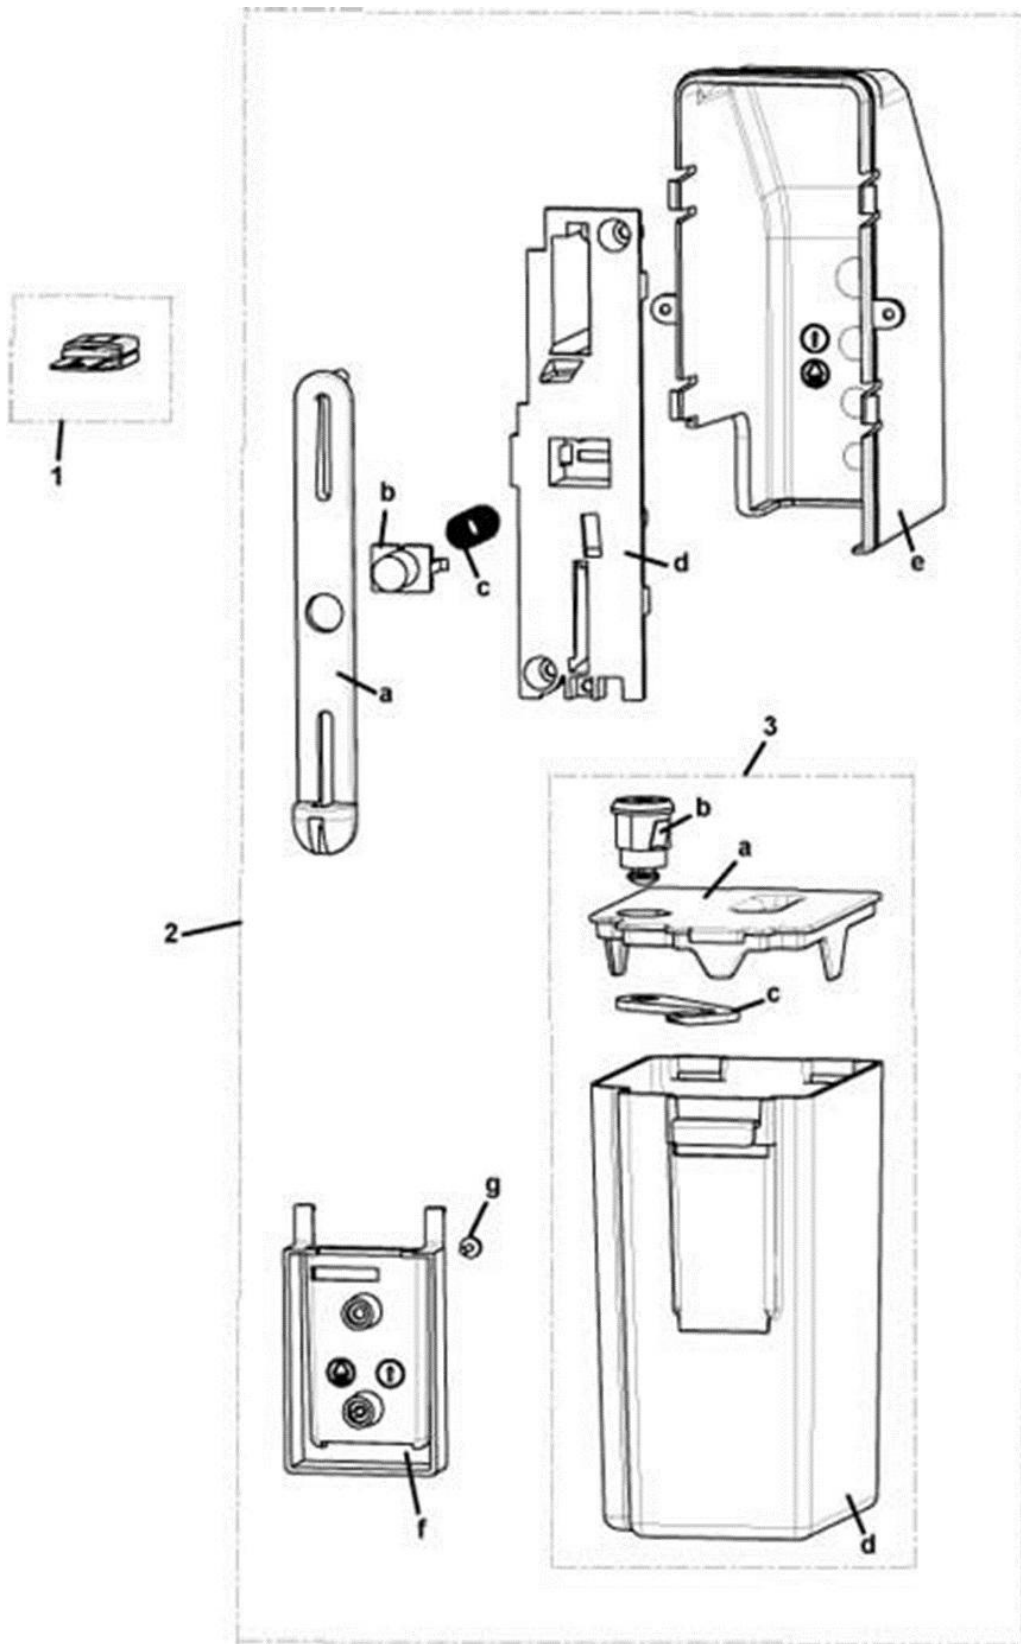

## Model Machine

MACREA001

RHEA COMPACT XS GRANDE PRO

*Press - CTRL + CLICK go to item in a new window*

*Нажмите - Ctrl + правая кнопка мыши что бы открыть запчасть в новом окне*

	1	Z0230015738-03	GRINDER COVER
	2	ELE0001522CL	§ MICROSWITCH + LEVER + FASTON
	3	ELE0001911	MICROSWITCH LEVER
	4	Z0230015229-02	REGULATION COVER
	5	VIT0002401	SCREW ST HEAD CAP M3.5X9.5
	6	Z0230015158	COFFEE BEANS HOPPER
	7	Z0230015231-02	COFFEE BEANS HOPPER ADAPTOR
	8	Z0230015224IC	COFFEE BEANS HOPPER STOPPER
	9	VIT0002114	SCREW COUNT FLAT HEAD M3.5X16
	10	Z0230015227TR	GRINDER COVER
	11	Z0230015159	COFFEE BEANS HOPPER LID
	100	Z0230015232CL4	§ COFFEE BEANS HOPPER FROM POS.6 TO POS.11