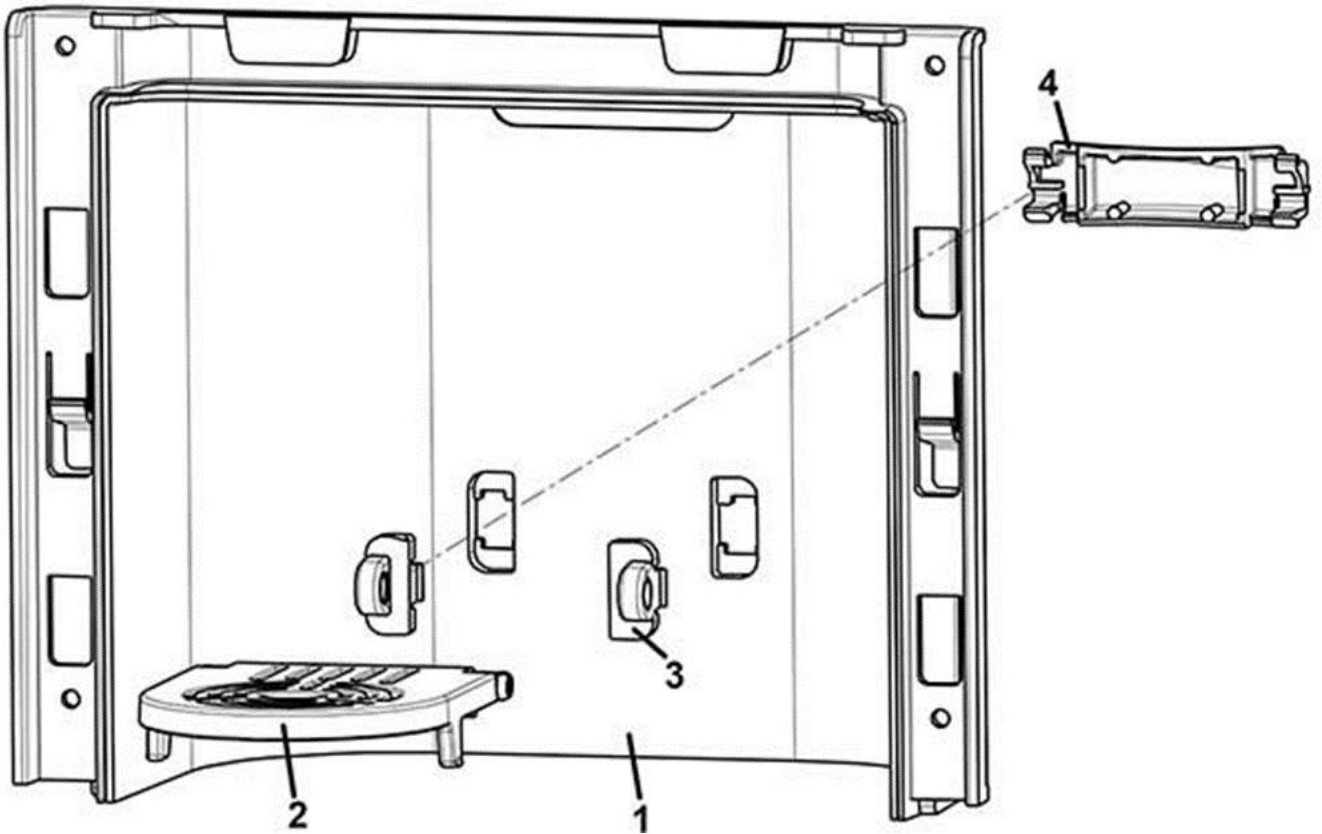

Model Machine

MACREA001

RHEA COMPACT XS GRANDE PRO

MACREA001.T.0005

TAVOLA NR. 5 - ARTICOLO RHEA COMPACT XS GRANDE PRO

Web	Pos.	Item	Replace by	Description