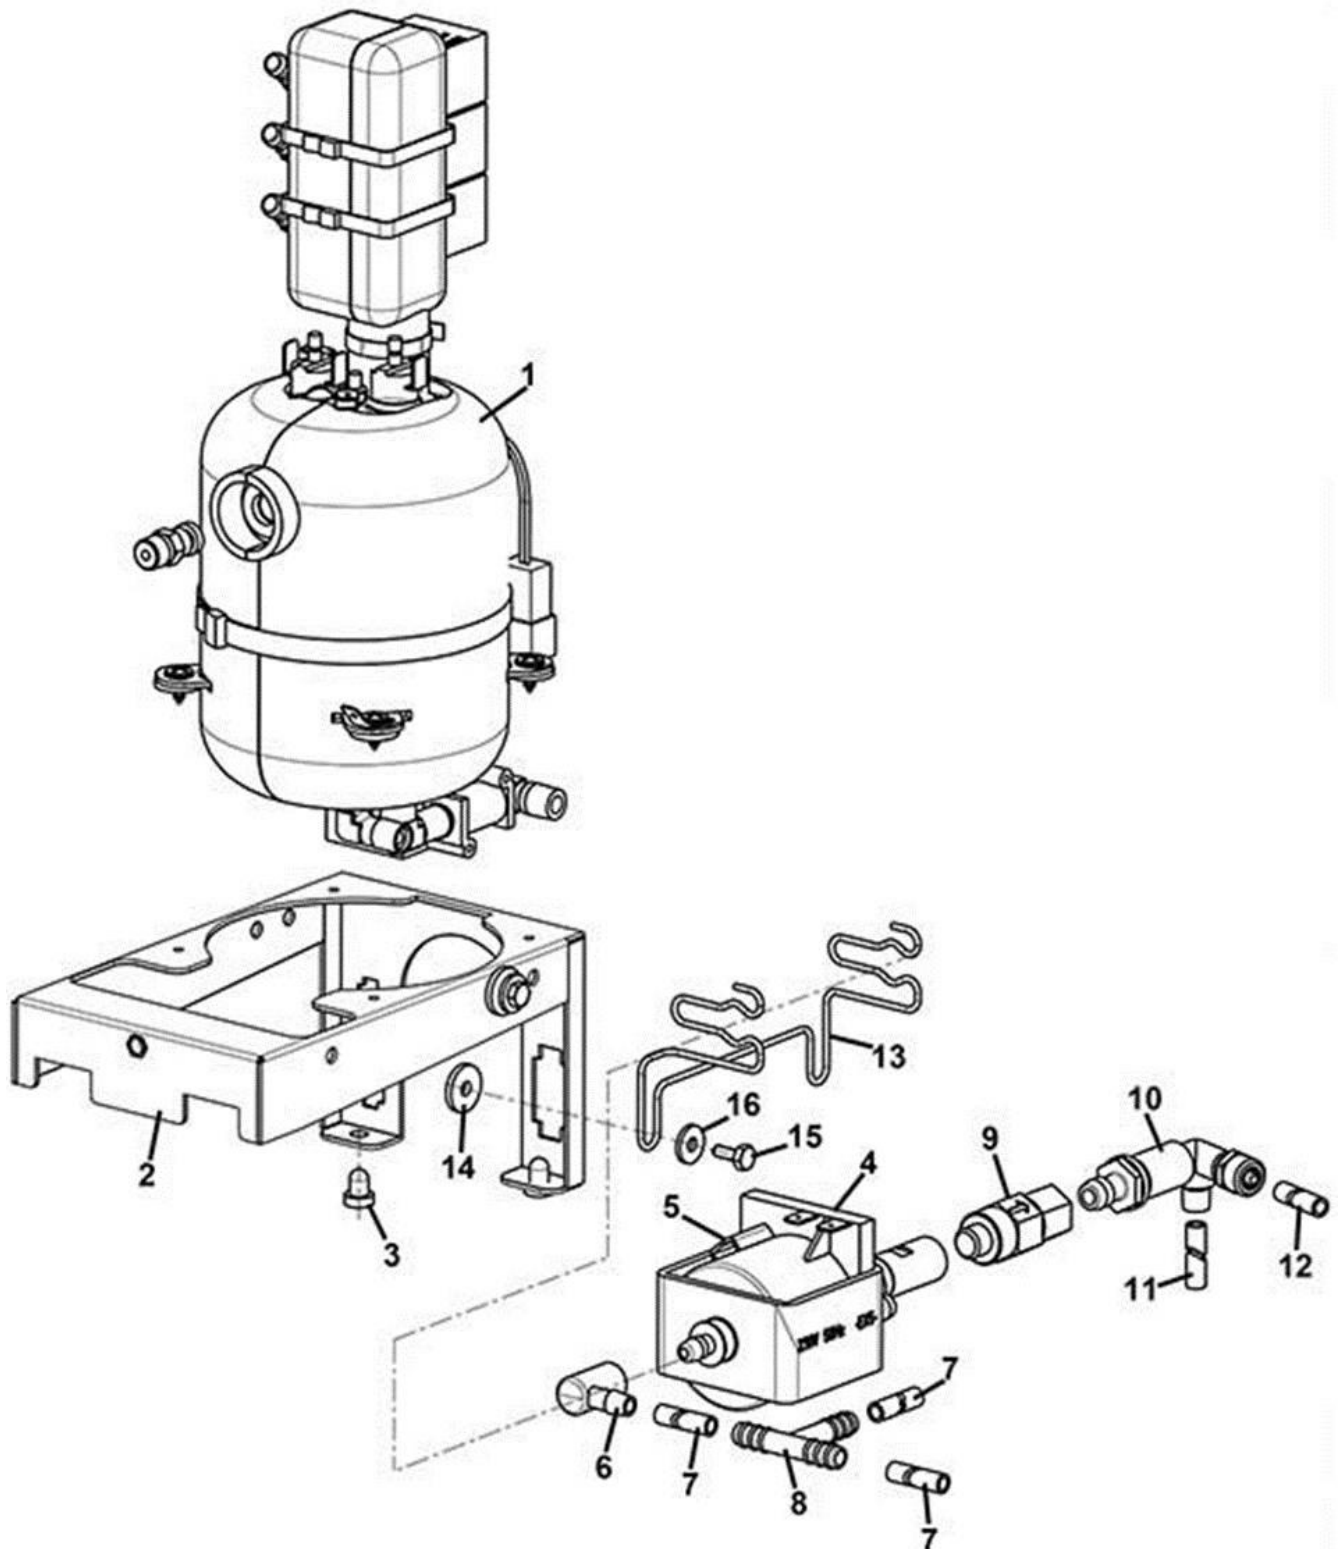

## Model Machine

MACREA001

RHEA COMPACT XS GRANDE PRO

*Press - CTRL + CLICK go to item in a new window*

*Нажмите - Ctrl + правая кнопка мыши что бы открыть запчасть в новом окне*

	1	Z0260014031-04NA	VARIFLEX MOUNTING PLATE BLACK
	2		See table PRO BREWER SUPPORT+MOTOR
	3		See table PROFESSIONAL BREWER GROUP D.45
	4	Z0250014007CL1	§ VARIFLEX BREWER COVER-TT
	5		See table ESPRESSO boiler support
	6	Z0080100084	90° CONNECTOR
	7		See table 2 MIXERS SUPPORT ASSEMBLY
	8	Z0010020836CL	§DRIP TRAY SENSOR
	9	VIT0002009	SCREW ST HEAD CAP M3.5X6.5